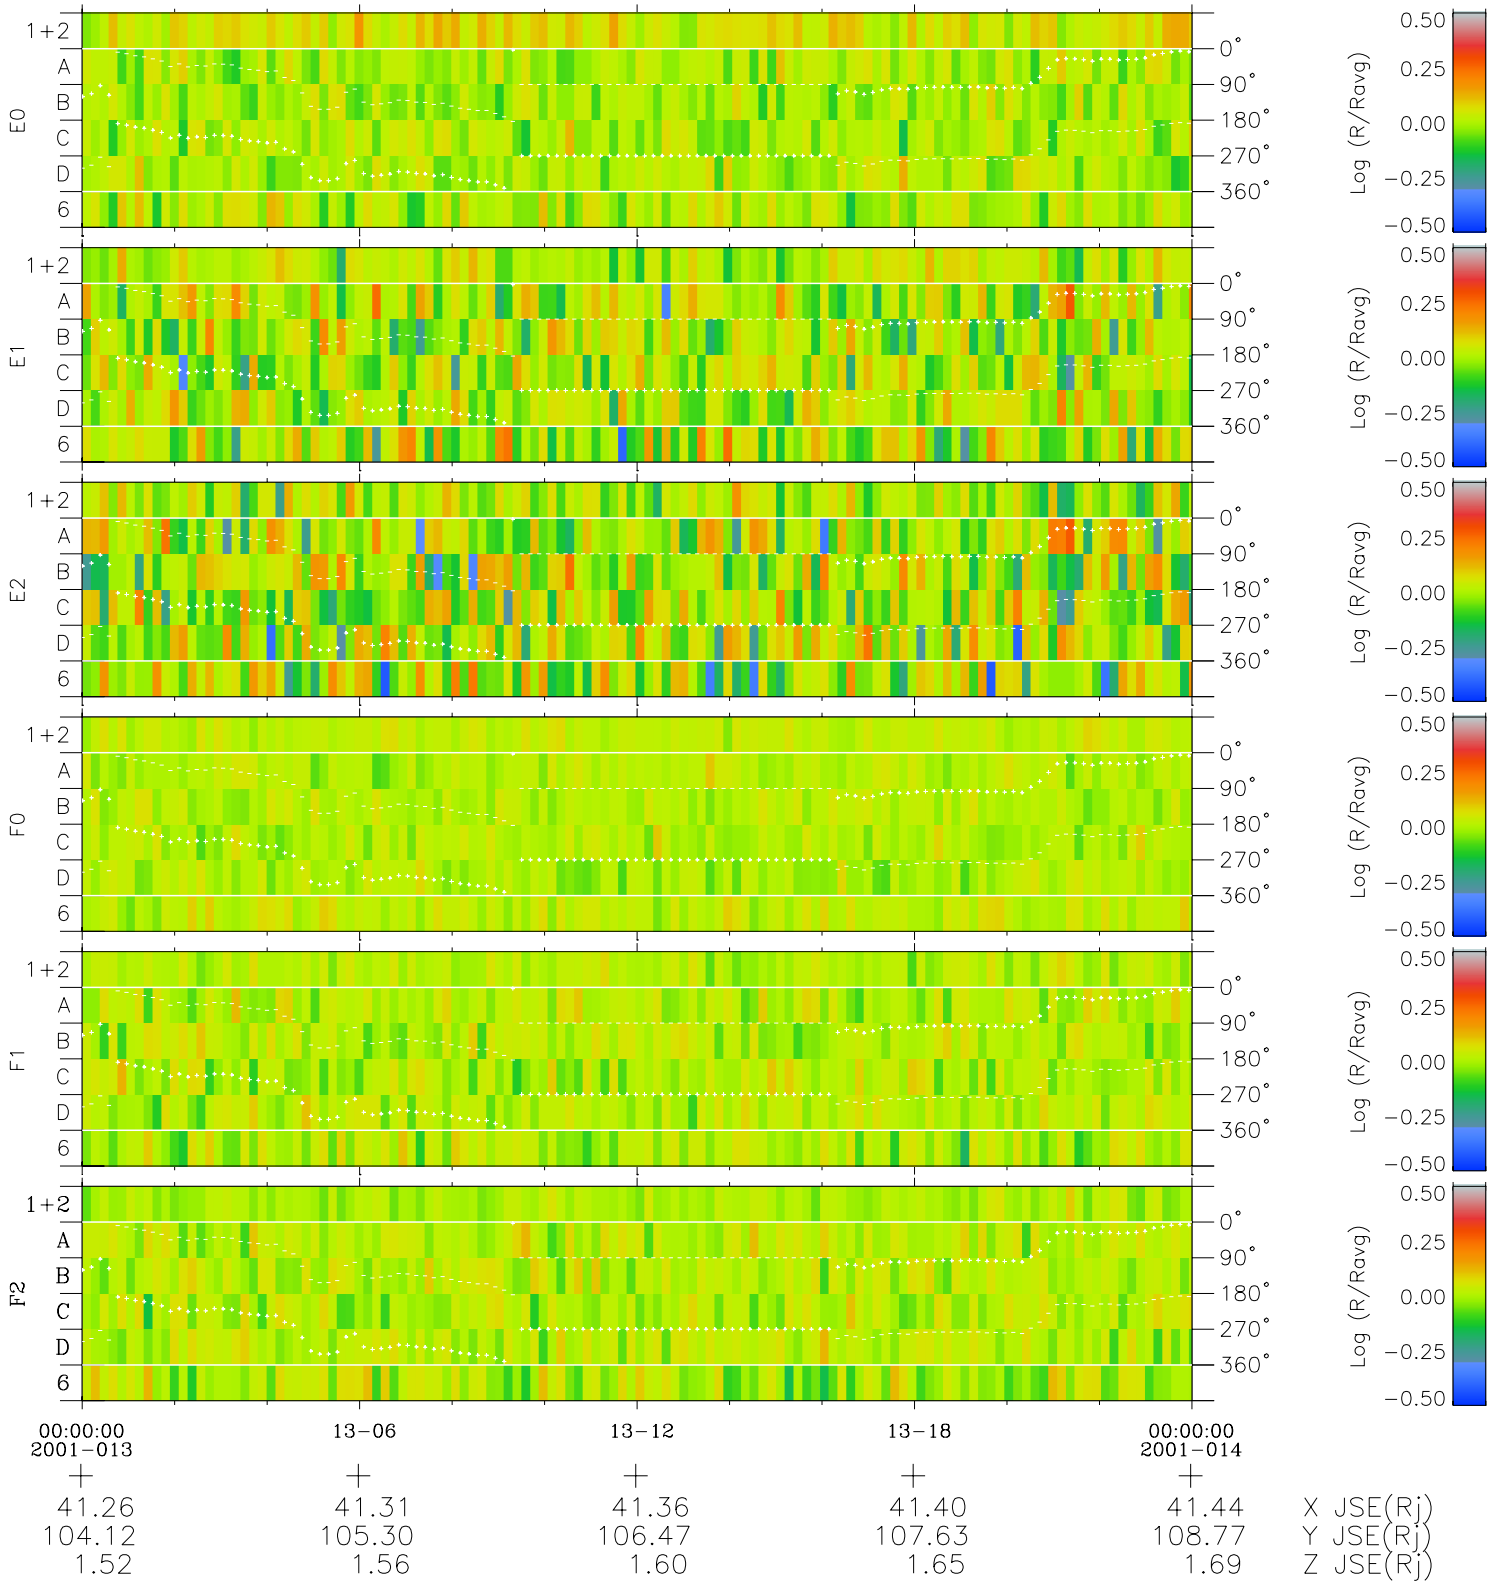

Galileo EPD Real Time Azimuth Anisotropies 01013

Software Version: RTAZIM_MEAN V 1.20
Data Production: 18-05-01
Plot Production: Mon Sep 17 22:54:03 2001
Color File: wondr3
Geofactor File: 1.1

- ◇ = Jupiter look direction
- = Corotation look direction