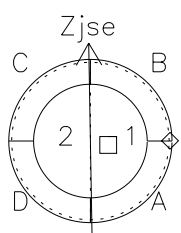

Galileo EPD Real Time Azimuth Anisotropies 01013

Software Version: RTAZIM_MEAN V 1.20
Data Production: 18-05-01
Plot Production: Mon Sep 17 22:54:03 2001
Color File: wondr3
Geofactor File: 1.1

- ◇ = Jupiter look direction
- = Corotation look direction