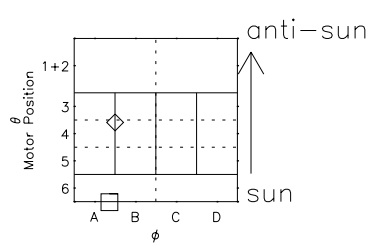

Galileo EPD Real Time Azimuth Anisotropies 01013

Software Version: RTAZIM_MEAN V 1.20
Data Production: 18-05-01
Plot Production: Mon Sep 17 22:54:03 2001
Color File: wondr3
Geofactor File: 1.1

- ◇ = Jupiter look direction
- = Corotation look direction