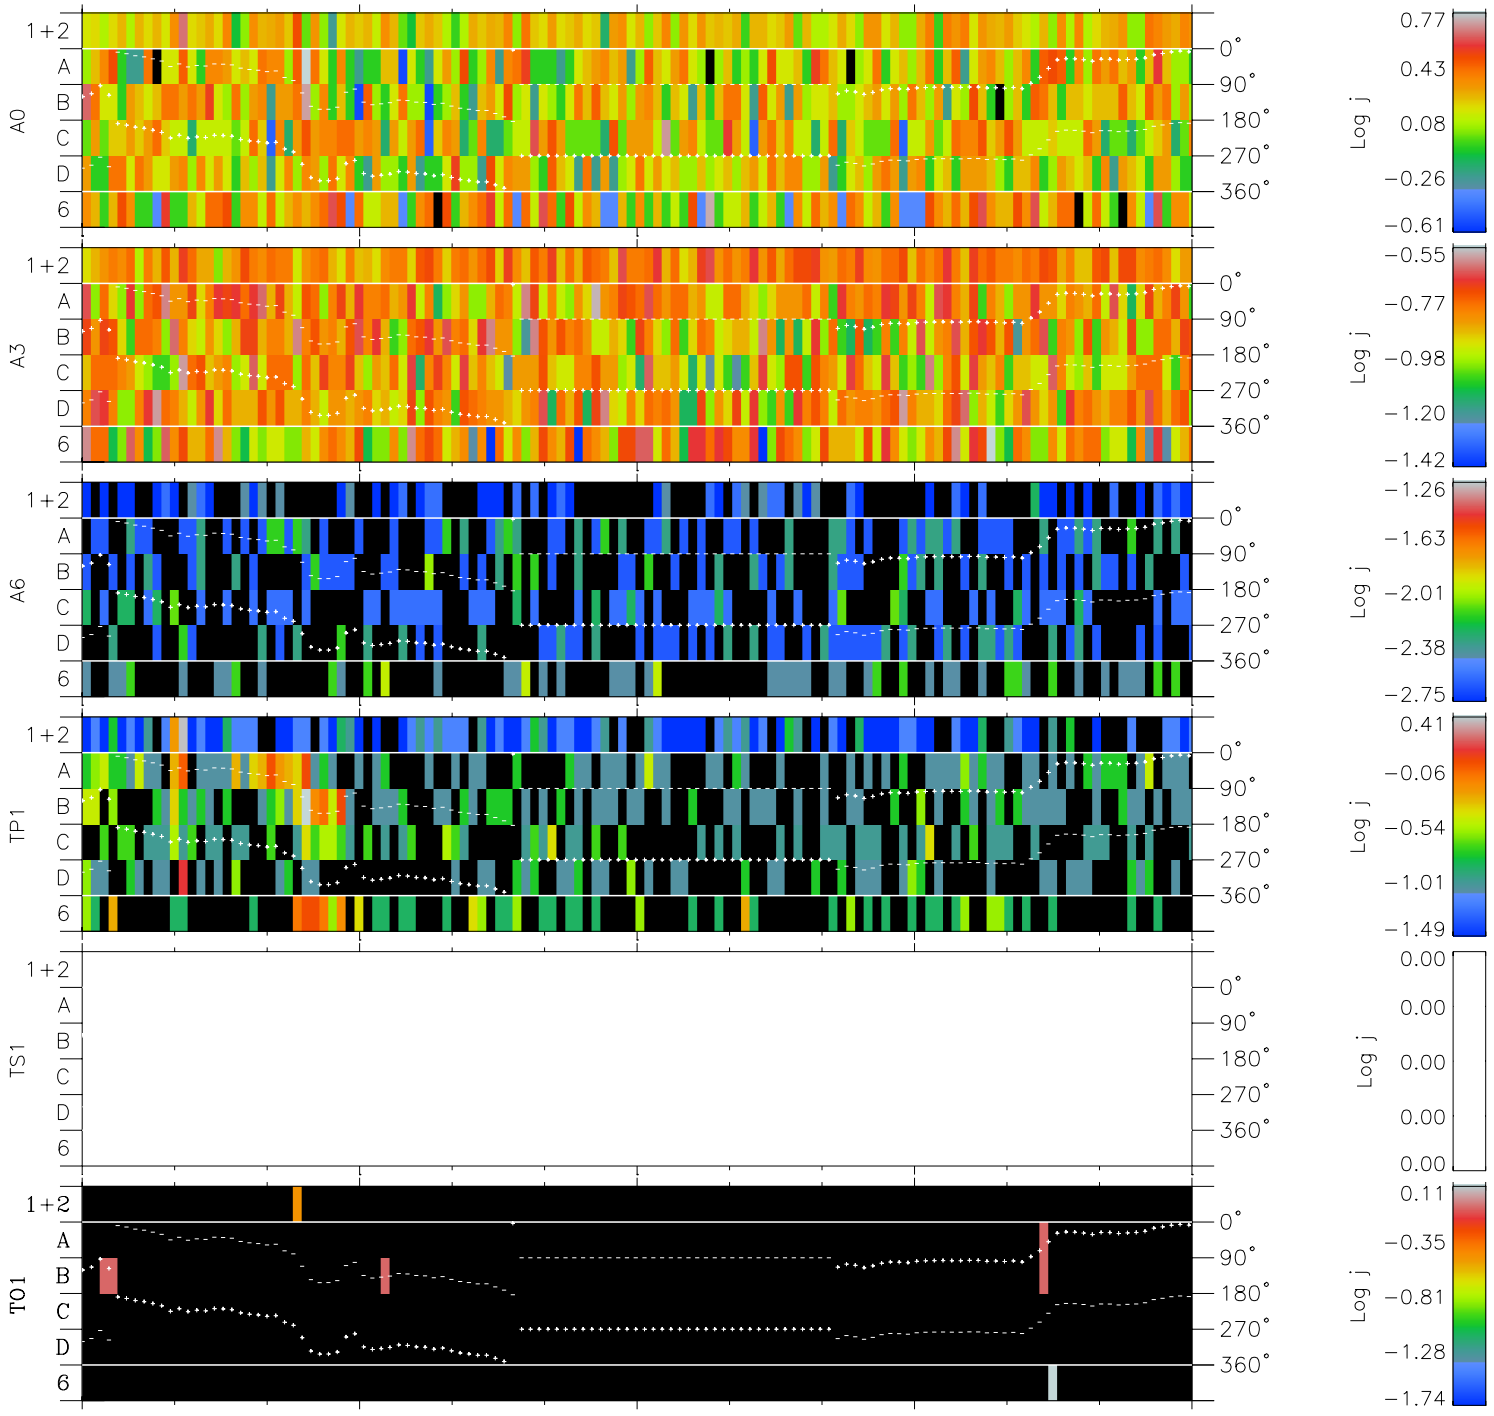

Galileo EPD Real Time Azimuth Anisotropies 01013

Software Version: RTAZIM_FLUX V 1.20
Data Production: 18-05-01
Plot Production: Mon Sep 17 22:54:08 2001
Color File: wondr3
Geofactor File: 1.1

00:00:00 2001-013	13-06	13-12	13-18	00:00:00 2001-014	
+	+	+	+	+	X JSE(R _j)
41.26	41.31	41.36	41.40	41.44	Y JSE(R _j)
104.12	105.30	106.47	107.63	108.77	Z JSE(R _j)
1.52	1.56	1.60	1.65	1.69	

- ◇ = Jupiter look direction
- = Corotation look direction