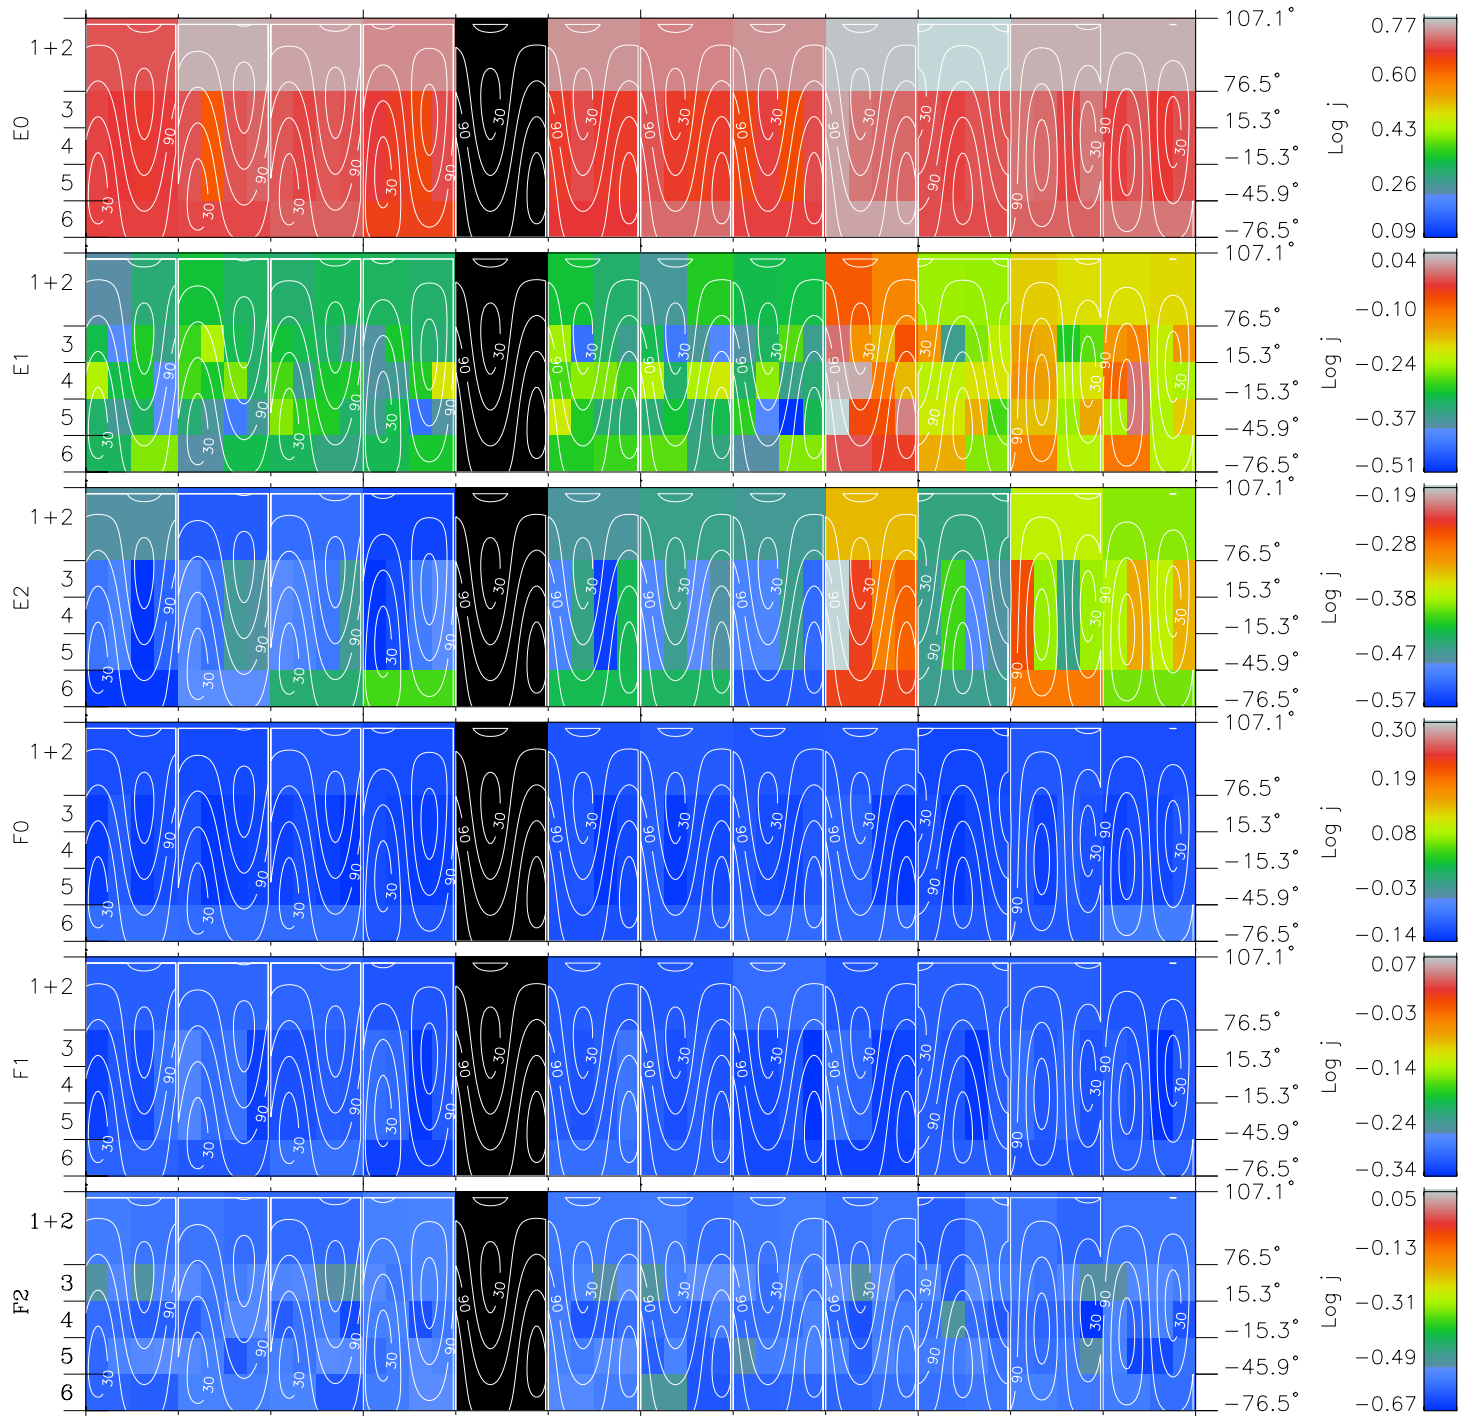

# Galileo EPD Real Time All-Sky Anisotropies 01012

Software Version: RTSKY\_FLUX V 1.20  
 Data Production: 18-05-01  
 Plot Production: Mon Sep 17 22:45:16 2001  
 Color File: wondr3  
 Geofactor File: 1.1

00:00:00 2001-012	12-06	12-12	12-18	00:00:00 2001-013	
+	+	+	+	+	X JSE(R <sub>j</sub> )
41.02	41.09	41.15	41.21	41.26	Y JSE(R <sub>j</sub> )
99.28	100.51	101.72	102.93	104.12	Z JSE(R <sub>j</sub> )
1.35	1.39	1.43	1.48	1.52	

- ◇ = Jupiter look direction
- = Corotation look direction