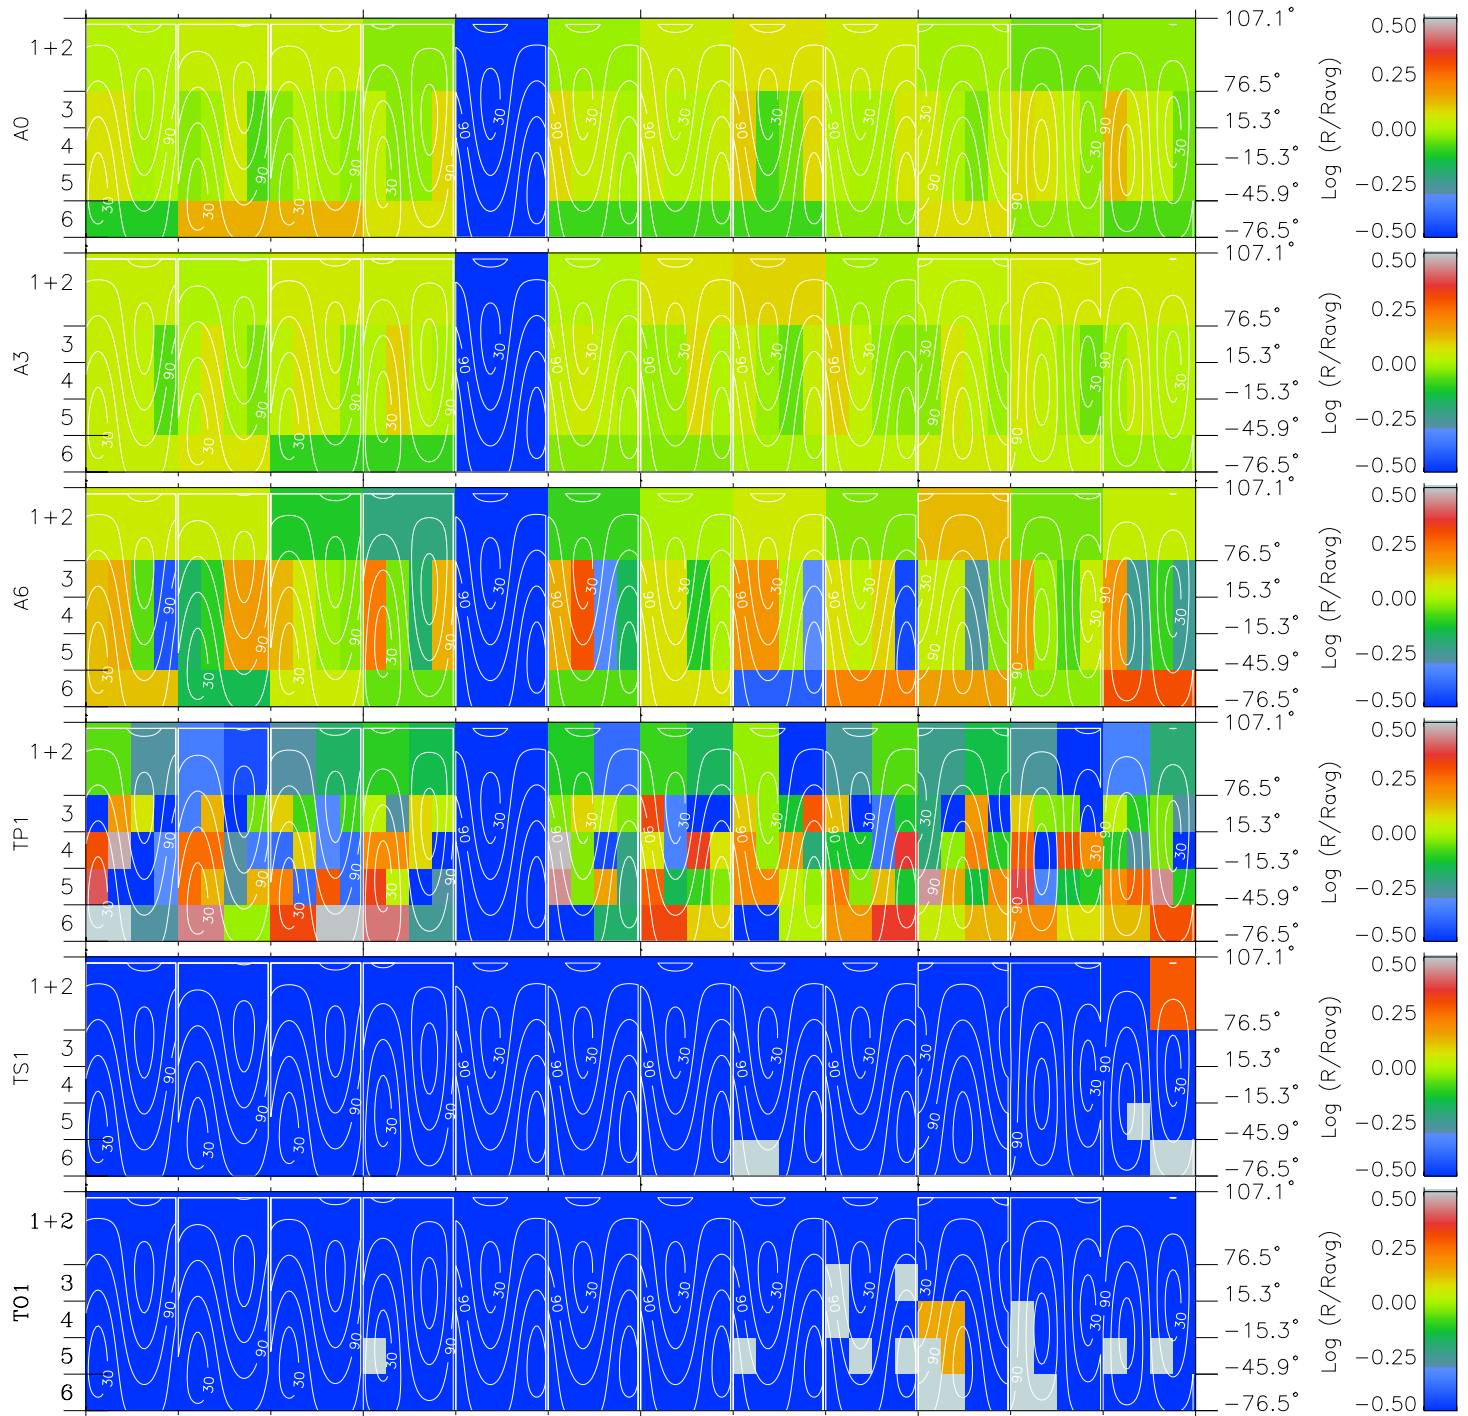

Galileo EPD Real Time All-Sky Anisotropies 01012

Software Version: RTSKY_MEAN V 1.20
 Data Production: 18-05-01
 Plot Production: Mon Sep 17 22:44:55 2001
 Color File: wondr3
 Geofactor File: 1.1

00:00:00 2001-012	12-06	12-12	12-18	00:00:00 2001-013	
+	+	+	+	+	X JSE(R _j)
41.02	41.09	41.15	41.21	41.26	Y JSE(R _j)
99.28	100.51	101.72	102.93	104.12	Z JSE(R _j)
1.35	1.39	1.43	1.48	1.52	

- ◇ = Jupiter look direction
- = Corotation look direction