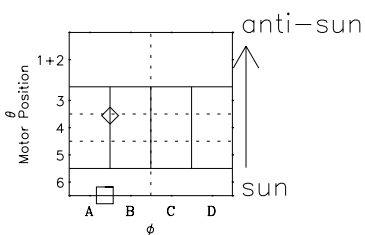

Galileo EPD Real-Time Six-Sector 01012

Software Version: RTLINE_R6 V 1.20
Data Production: 18-05-01
Plot Production: Mon Sep 17 22:46:46 2001

◇ = Jupiter look direction
□ = Corotation look direction