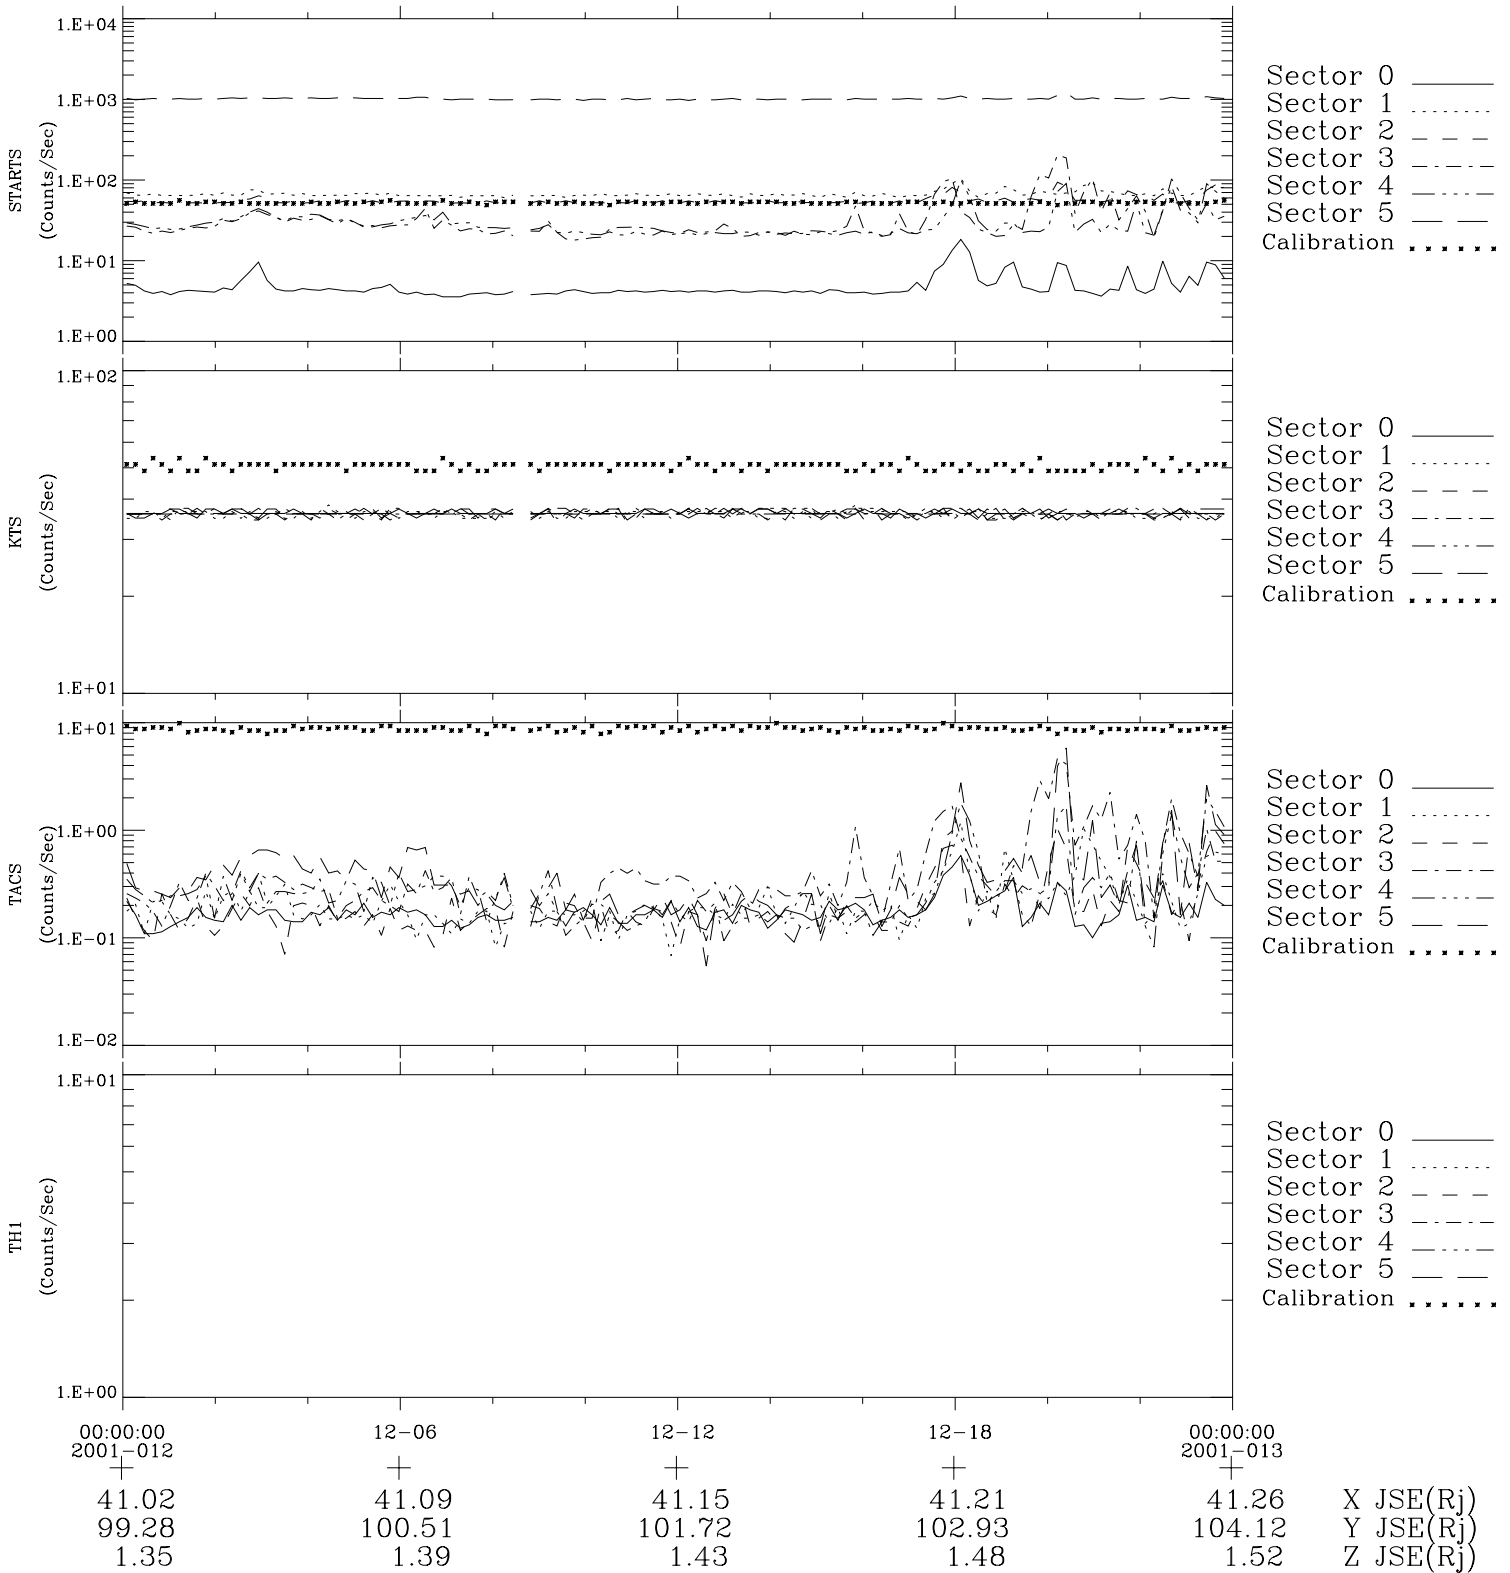

Galileo EPD Real-Time Six-Sector 01012

Software Version: RTLINE_R6 V 1.20
Data Production: 18-05-01
Plot Production: Mon Sep 17 22:46:46 2001

◇ = Jupiter look direction
□ = Corotation look direction