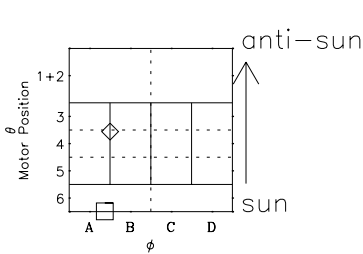

# Galileo EPD Real-Time Six-Sector 01012

Software Version: RTLINE\_R6 V 1.20  
Data Production: 18-05-01  
Plot Production: Mon Sep 17 22:46:45 2001

◇ = Jupiter look direction  
□ = Corotation look direction