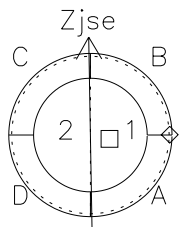

# Galileo EPD Real-Time Six-Sector 01012

Software Version: RTLINE\_R6 V 1.20  
Data Production: 18-05-01  
Plot Production: Mon Sep 17 22:46:45 2001

◇ = Jupiter look direction  
□ = Corotation look direction