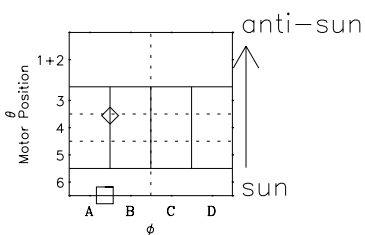

Galileo EPD Real-Time Six-Sector 01012

Software Version: RTLINE_R6 V 1.20
Data Production: 18-05-01
Plot Production: Mon Sep 17 22:46:45 2001

- ◇ = Jupiter look direction
- = Corotation look direction