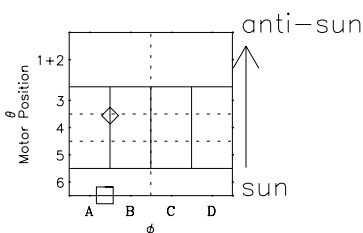

Galileo EPD Real-Time Six-Sector 01012

Software Version: RTLINE_R6 V 1.20
Data Production: 18-05-01
Plot Production: Mon Sep 17 22:46:44 2001

◇ = Jupiter look direction
□ = Corotation look direction