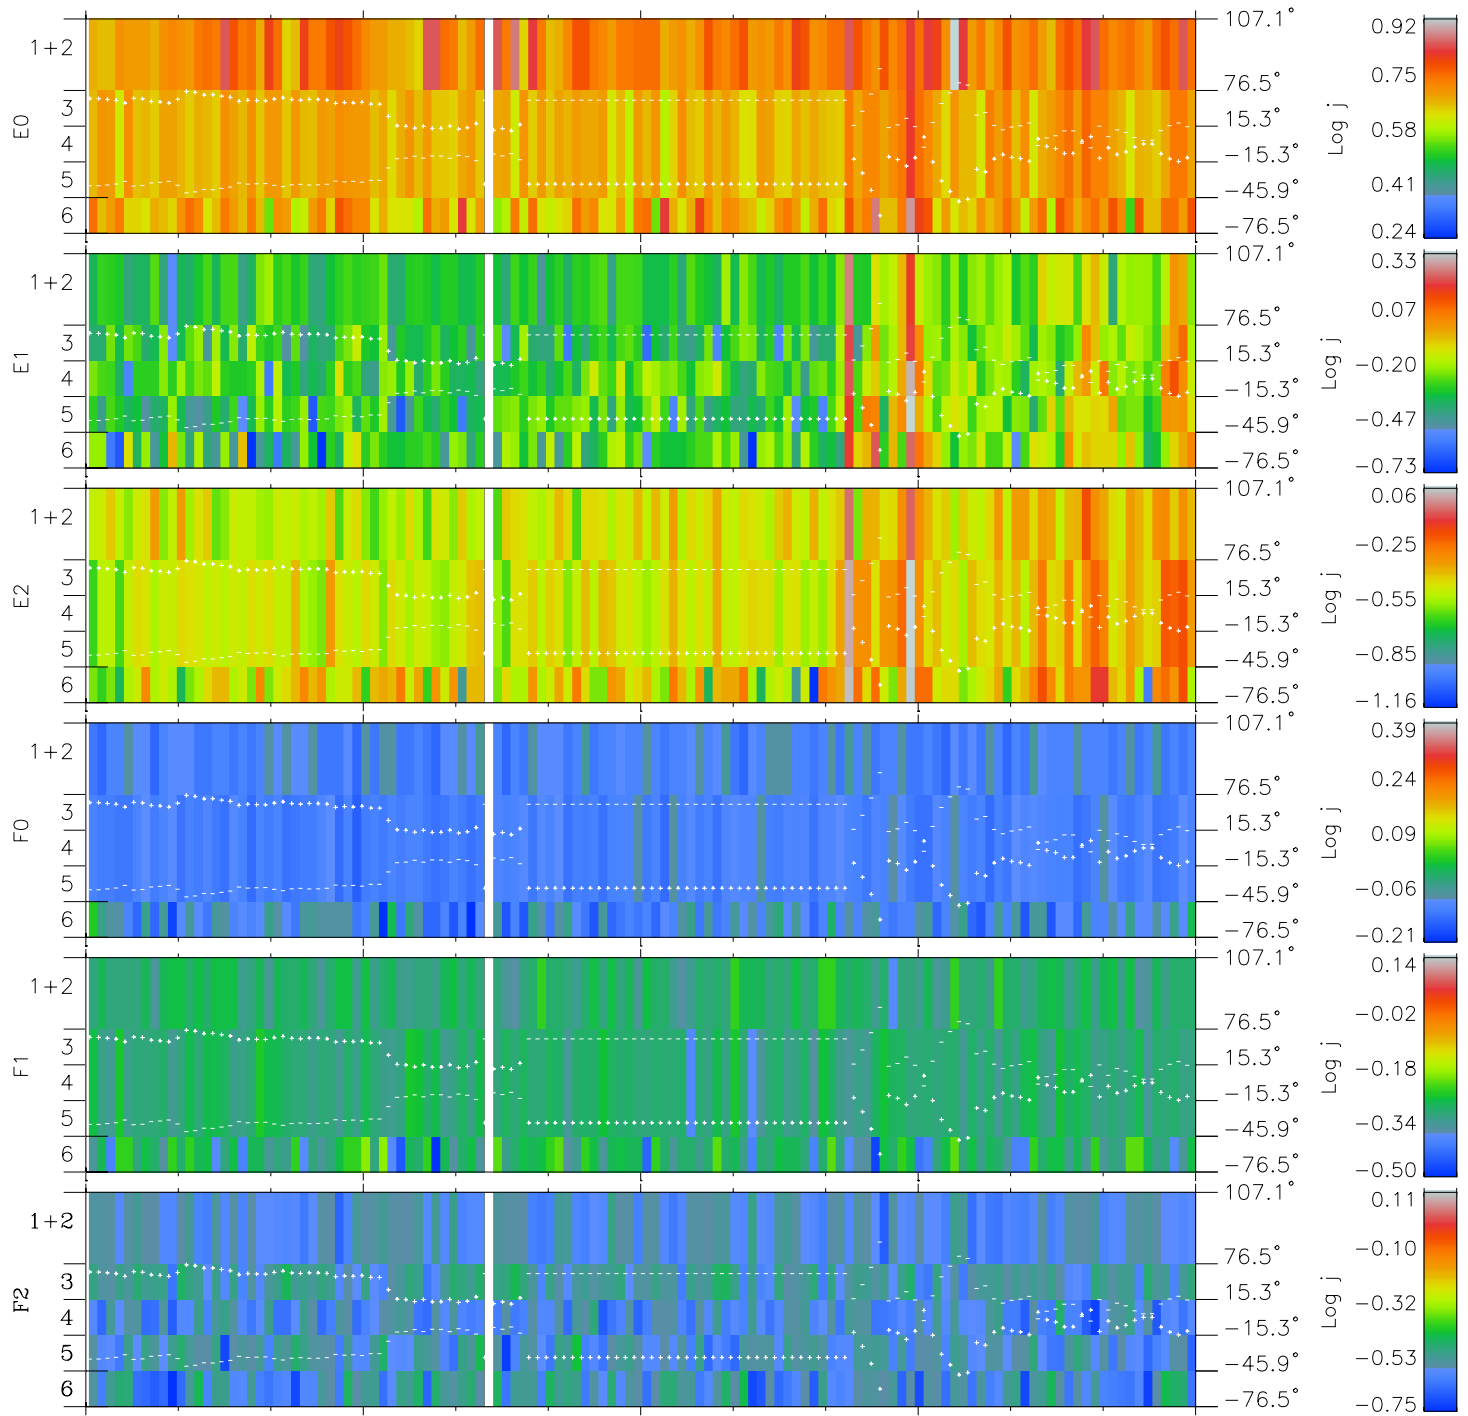

Galileo EPD Real Elevation Anisotropies 01012

Software Version: RTELEV_FLUX V 1.20
Data Production: 18-05-01
Plot Production: Mon Sep 17 22:45:52 2001
Color File: wondr3
Geofactor File: 1.1

00:00:00 2001-012	12-06	12-12	12-18	00:00:00 2001-013	
+	+	+	+	+	X JSE(R _j)
41.02	41.09	41.15	41.21	41.26	Y JSE(R _j)
99.28	100.51	101.72	102.93	104.12	Z JSE(R _j)
1.35	1.39	1.43	1.48	1.52	

- ◇ = Jupiter look direction
- = Corotation look direction