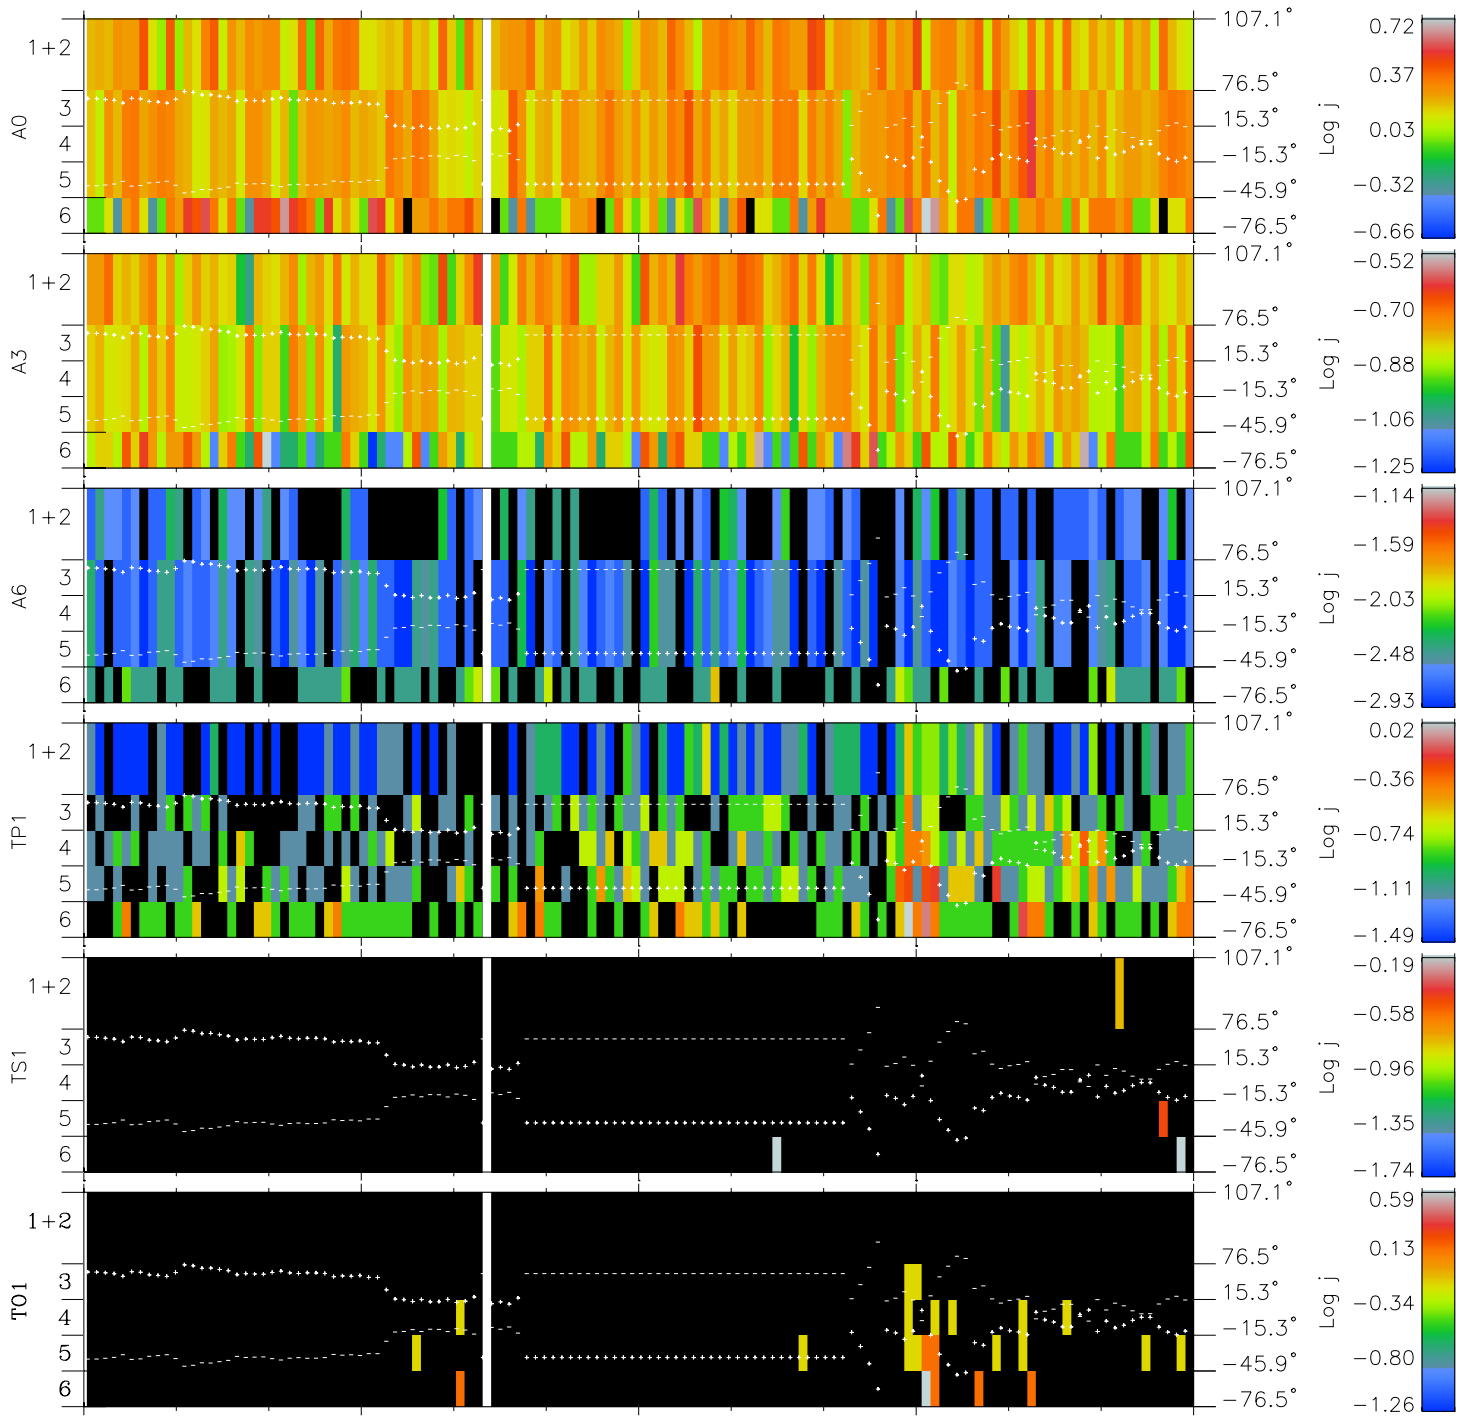

Galileo EPD Real Elevation Anisotropies 01012

Software Version: RTELEV_FLUX V 1.20
Data Production: 18-05-01
Plot Production: Mon Sep 17 22:45:47 2001
Color File: wondr3
Geofactor File: 1.1

00:00:00 2001-012	12-06	12-12	12-18	00:00:00 2001-013	
+	+	+	+	+	X JSE(R _j)
41.02	41.09	41.15	41.21	41.26	Y JSE(R _j)
99.28	100.51	101.72	102.93	104.12	Z JSE(R _j)
1.35	1.39	1.43	1.48	1.52	

- ◇ = Jupiter look direction
- = Corotation look direction