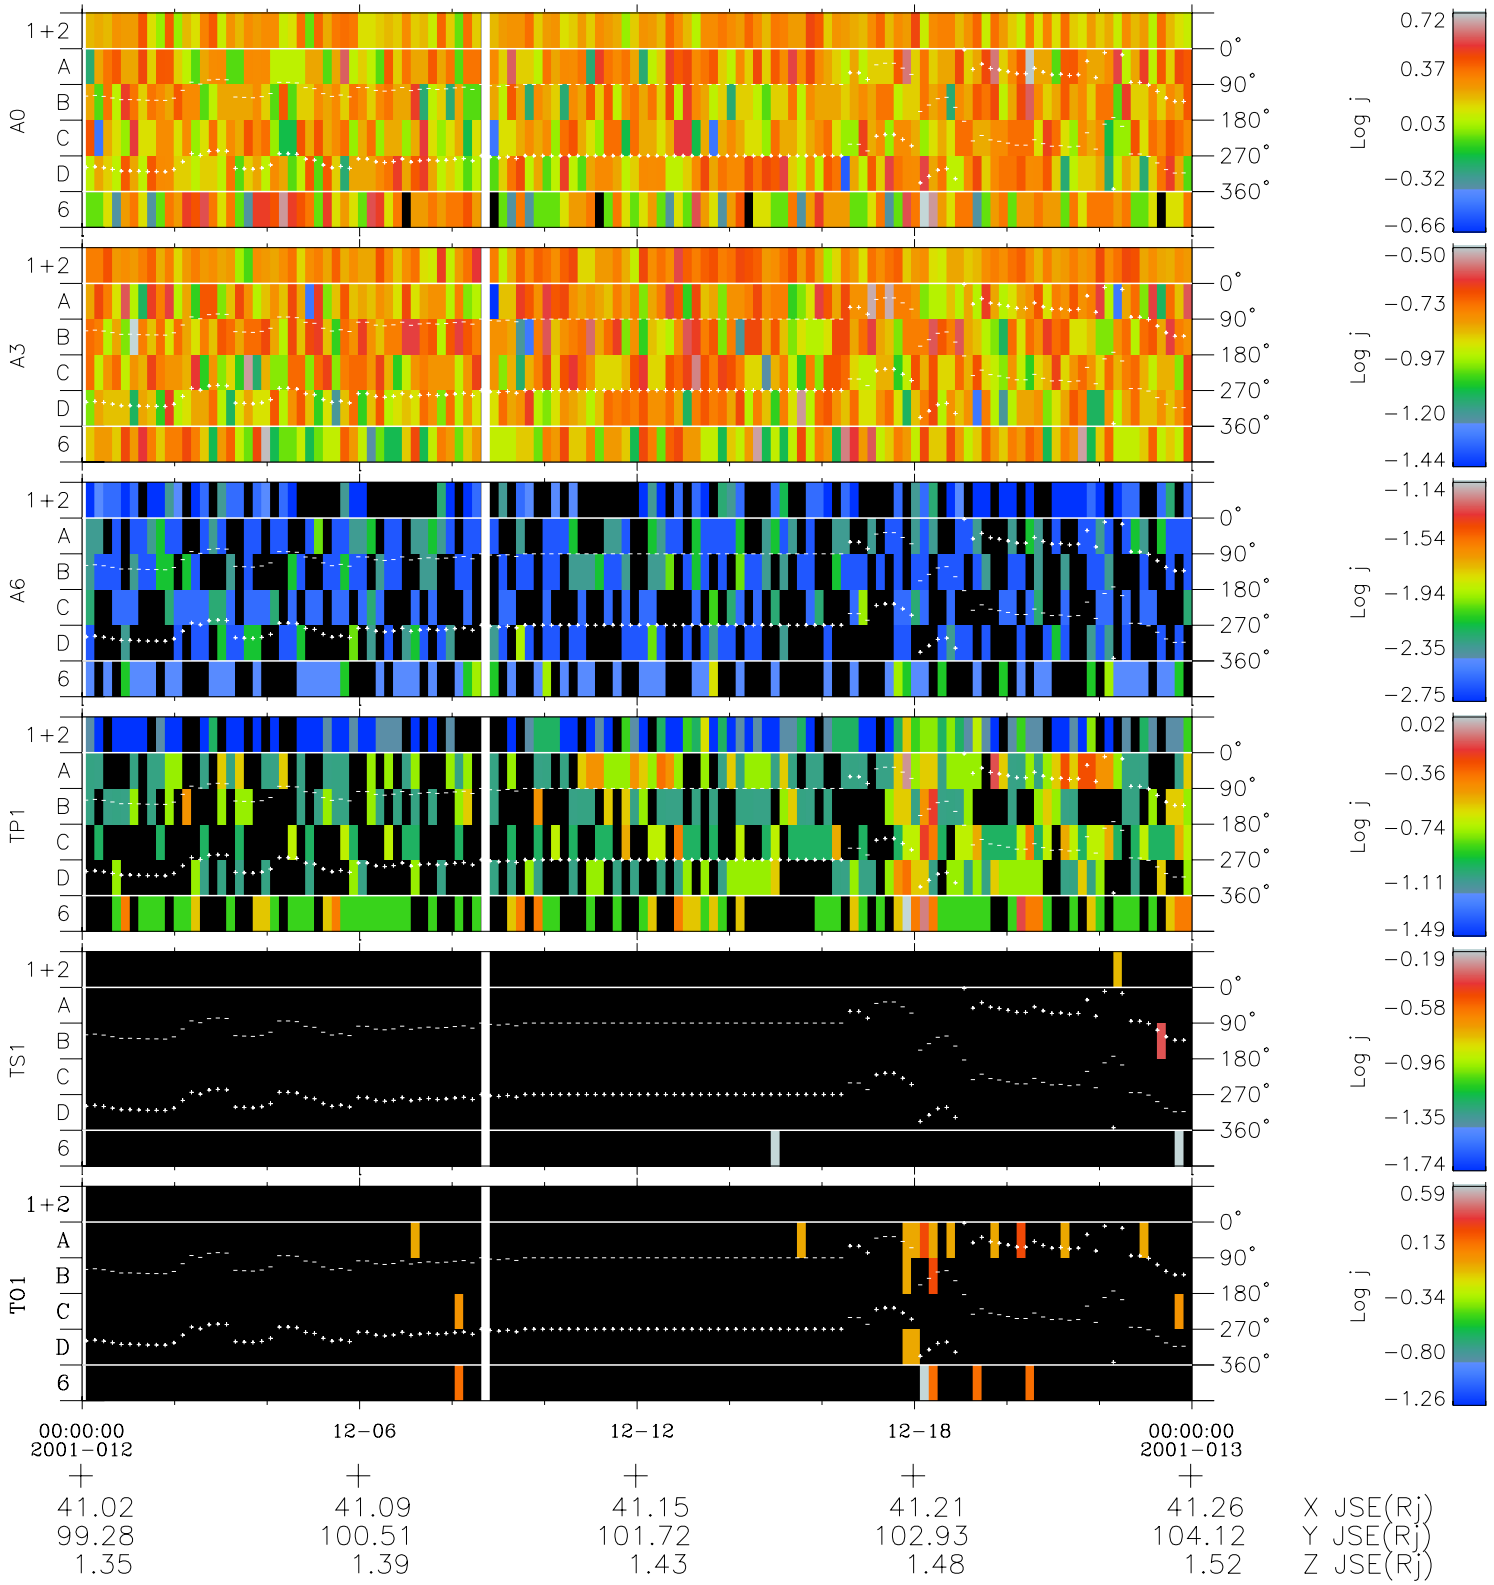

# Galileo EPD Real Time Azimuth Anisotropies 01012

Software Version: RTAZIM\_FLUX V 1.20  
Data Production: 18-05-01  
Plot Production: Mon Sep 17 22:46:18 2001  
Color File: wondr3  
Geofactor File: 1.1

◇ = Jupiter look direction  
 □ = Corotation look direction