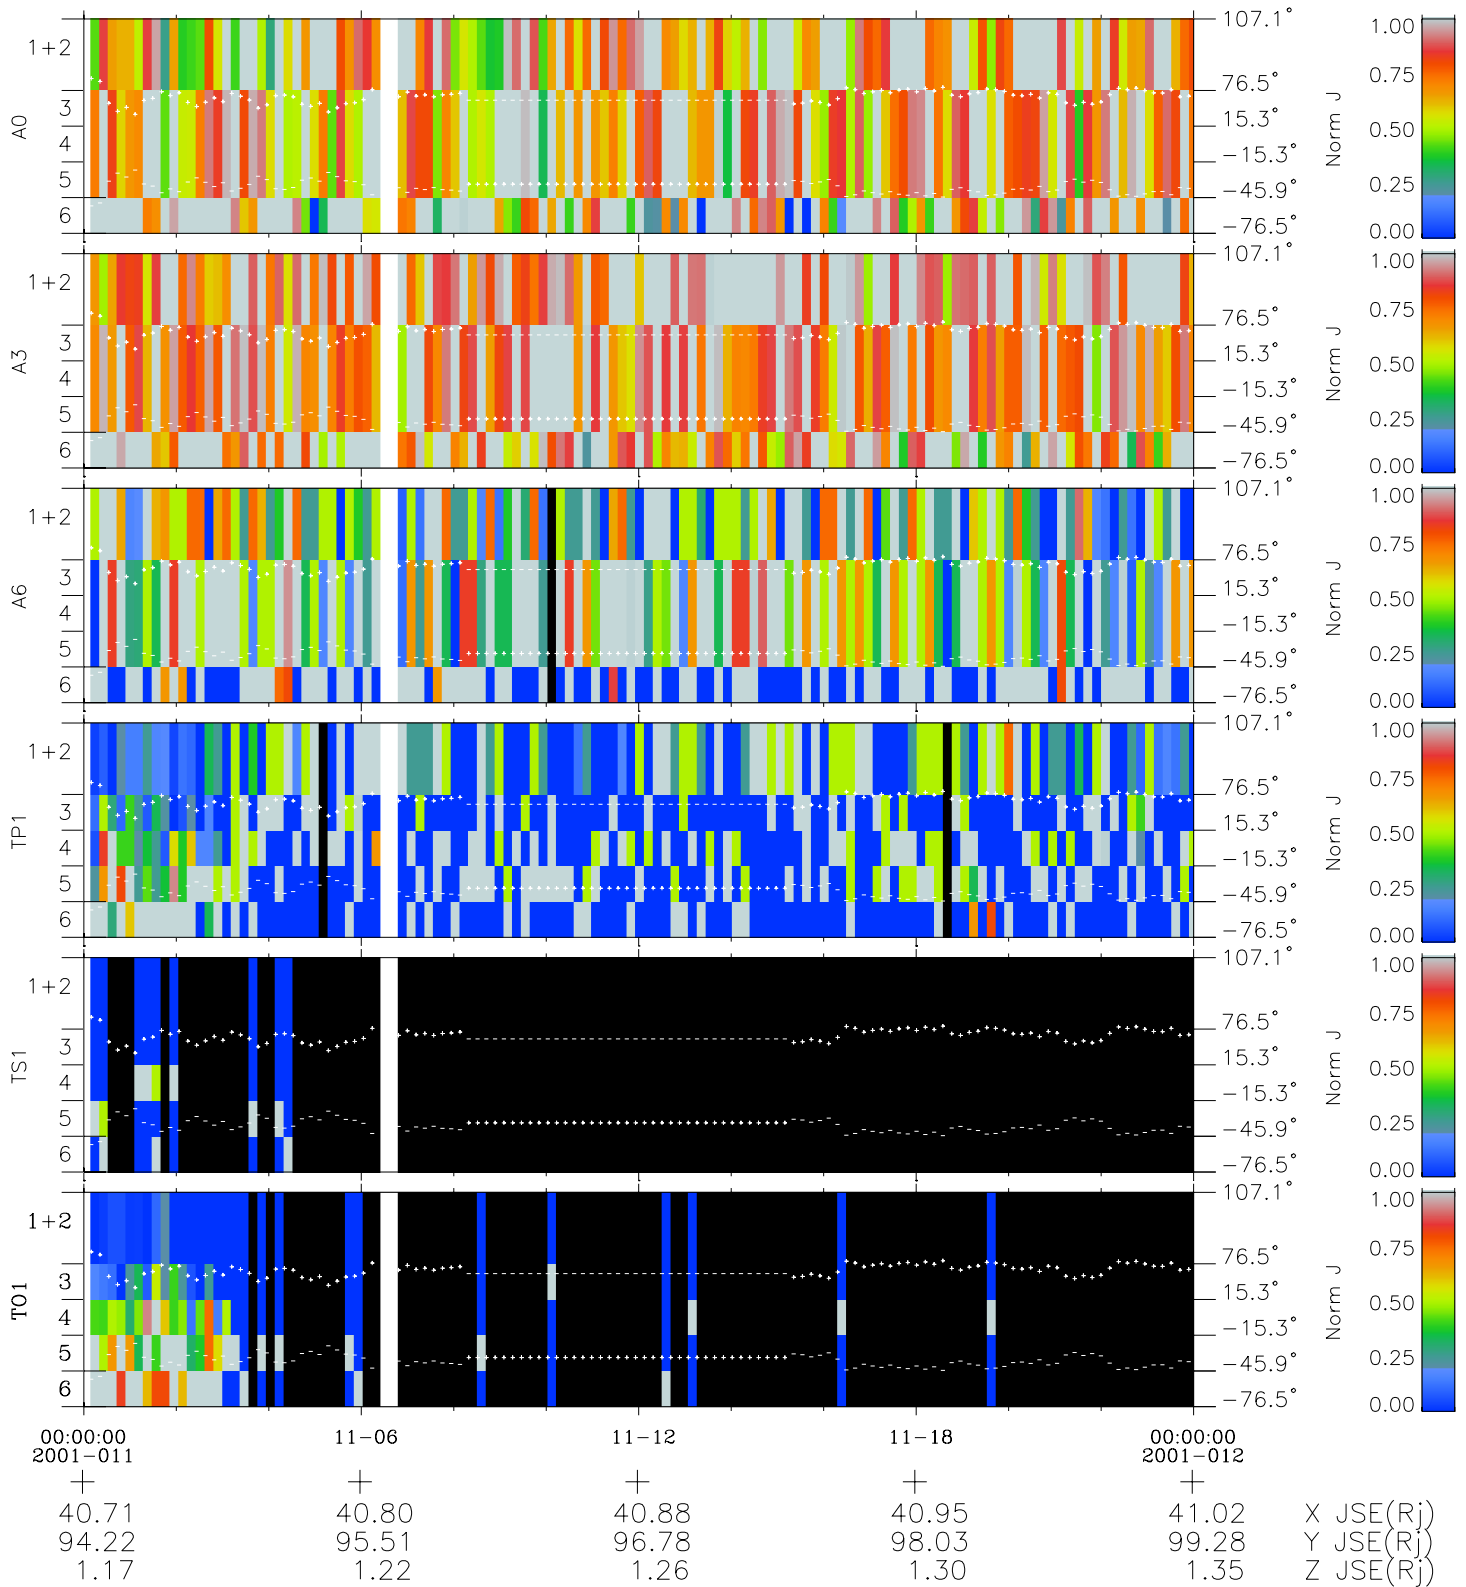

Galileo EPD Real Elevation Anisotropies 01011

Software Version: RTELEV_NORM V 1.20
Data Production: 18-05-01
Plot Production: Mon Sep 17 22:37:55 2001
Color File: wondr3
Geofactor File: 1.1

- ◇ = Jupiter look direction
- = Corotation look direction