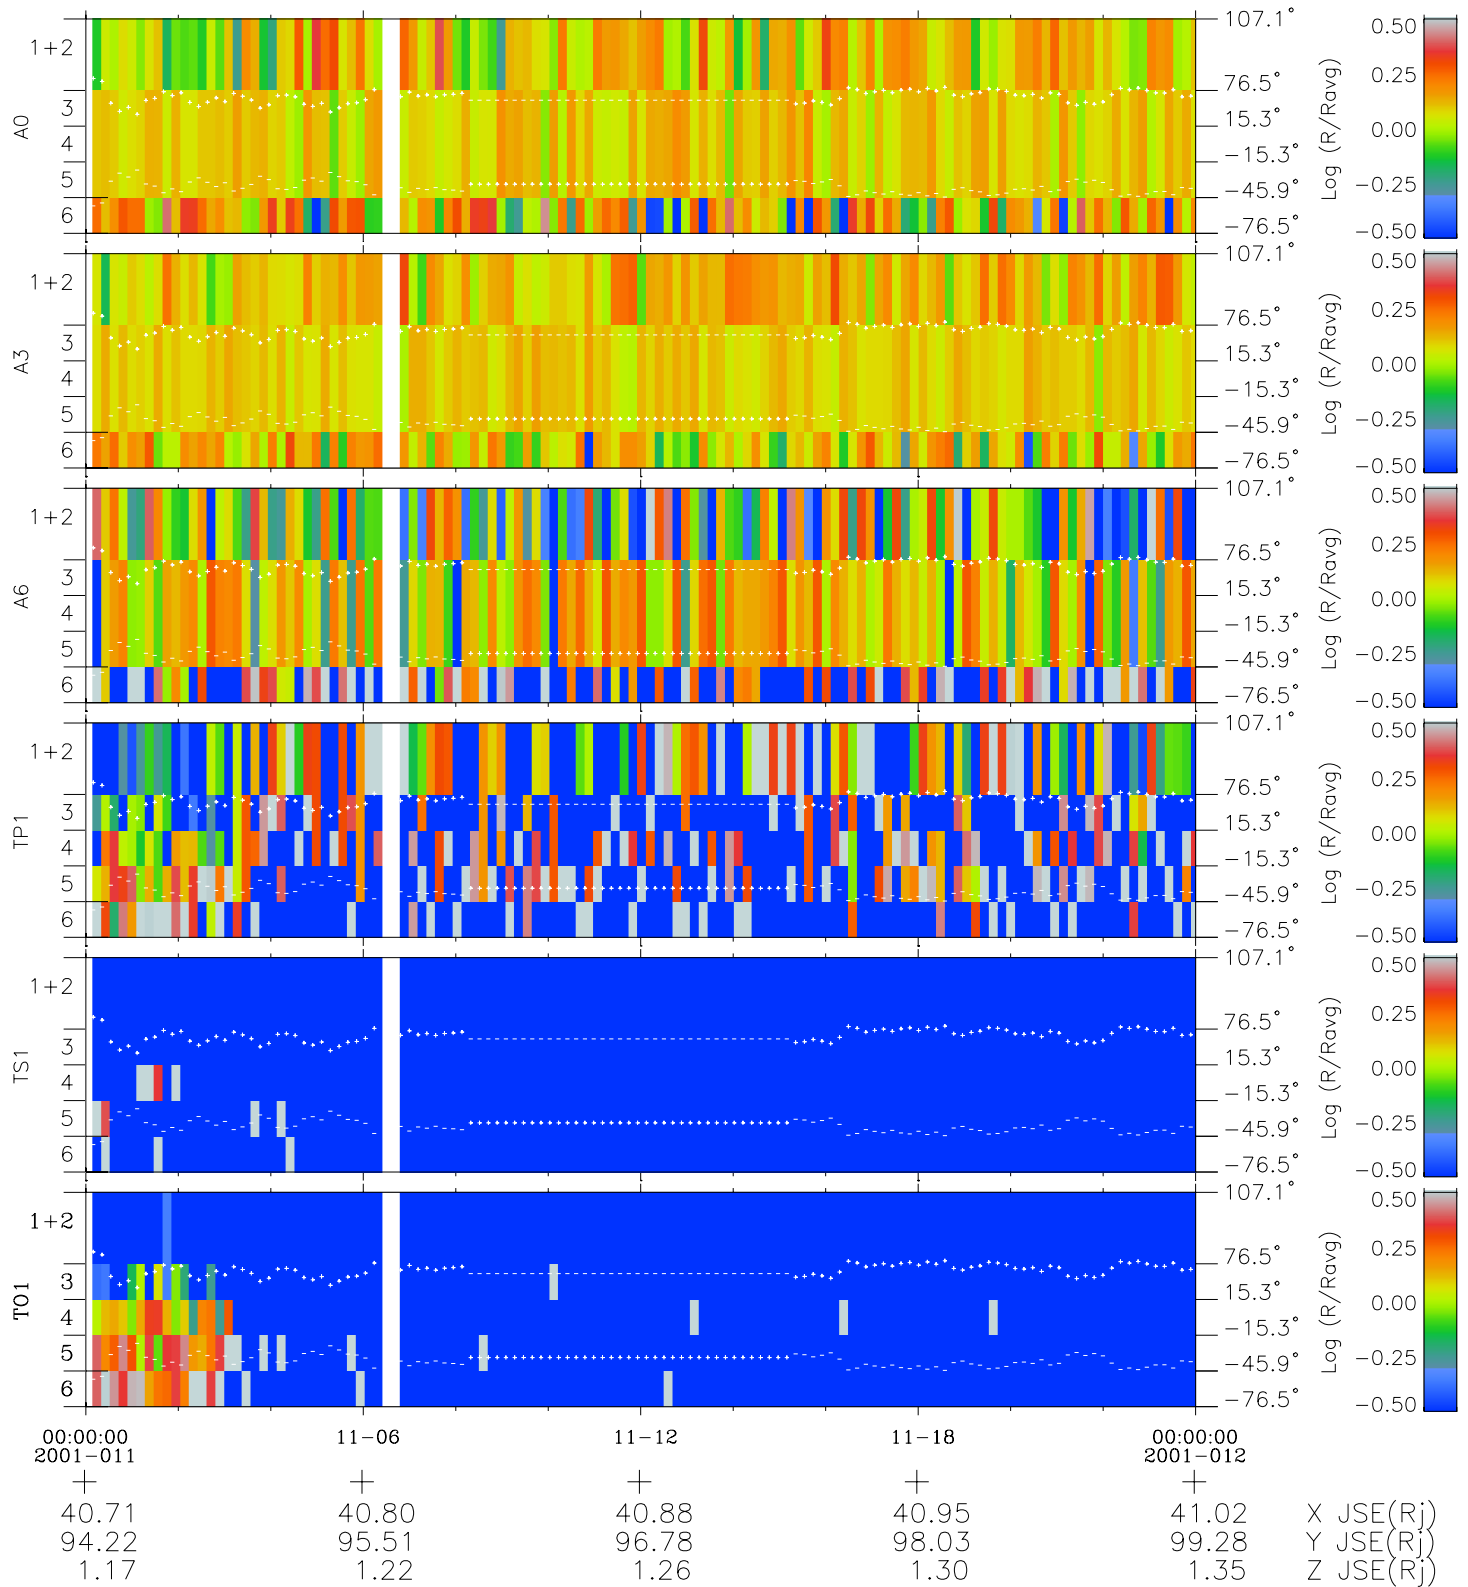

Galileo EPD Real Elevation Anisotropies 01011

Software Version: RTELEV_MEAN V 1.20
 Data Production: 18-05-01
 Plot Production: Mon Sep 17 22:37:34 2001
 Color File: wondr3
 Geofactor File: 1.1

- ◇ = Jupiter look direction
- = Corotation look direction