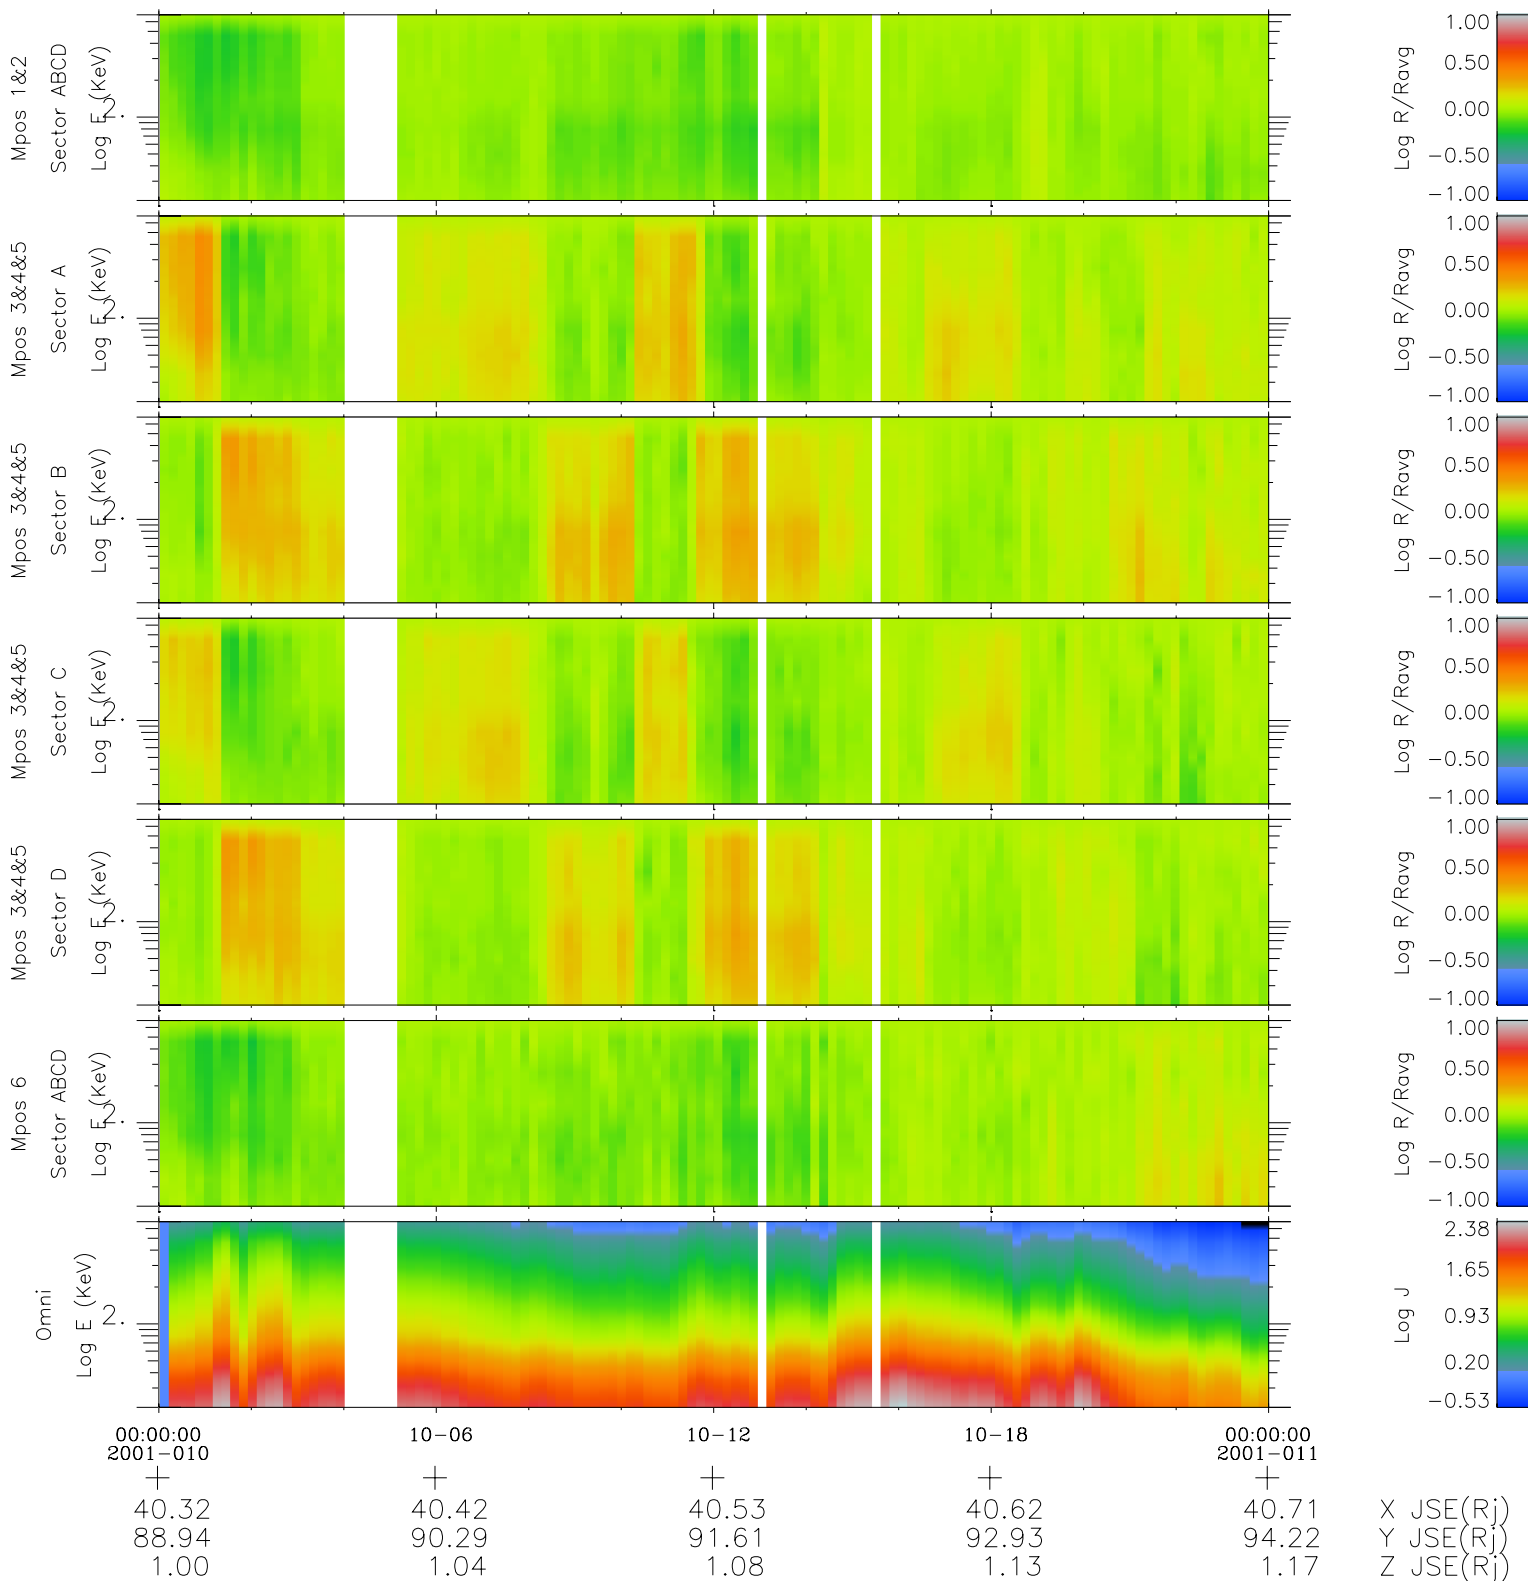

# Galileo EPD Real Time R6 Electrons Spectra 01010

Software Version: RTSPEC\_R6 V 1.20  
 Data Production: 18-05-01  
 Plot Production: Mon Sep 17 22:28:42 2001  
 Color File: wondr3  
 Geofactor File: 1.1

- ◇ = Jupiter look direction
- = Corotation look direction