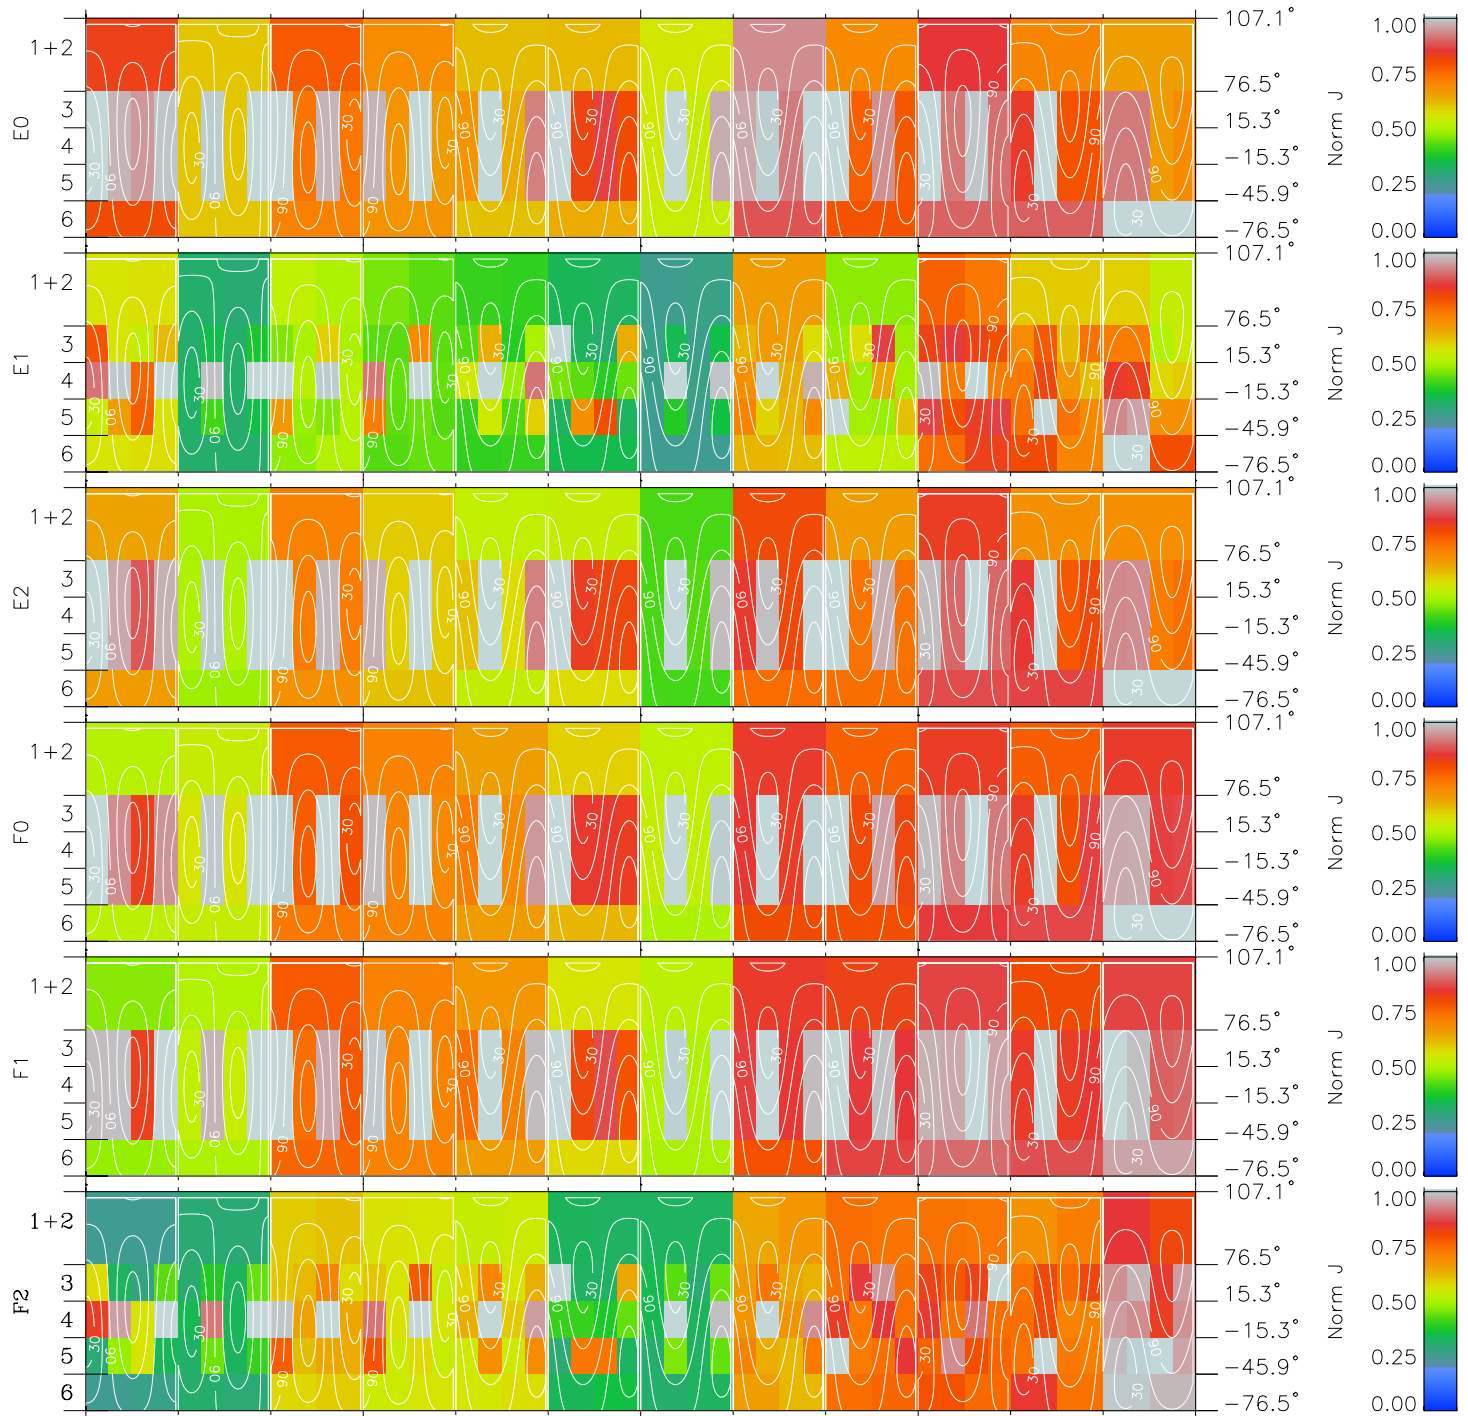

# Galileo EPD Real Time All-Sky Anisotropies 01010

Software Version: RTSKY\_NORM V 1.20  
Data Production: 18-05-01  
Plot Production: Mon Sep 17 22:29:27 2001  
Color File: wondr3  
Geofactor File: 1.1

00:00:00 2001-010	10-06	10-12	10-18	00:00:00 2001-011	
+	+	+	+	+	X JSE(R <sub>j</sub> )
40.32	40.42	40.53	40.62	40.71	Y JSE(R <sub>j</sub> )
88.94	90.29	91.61	92.93	94.22	Z JSE(R <sub>j</sub> )
1.00	1.04	1.08	1.13	1.17	

- ◇ = Jupiter look direction
- = Corotation look direction