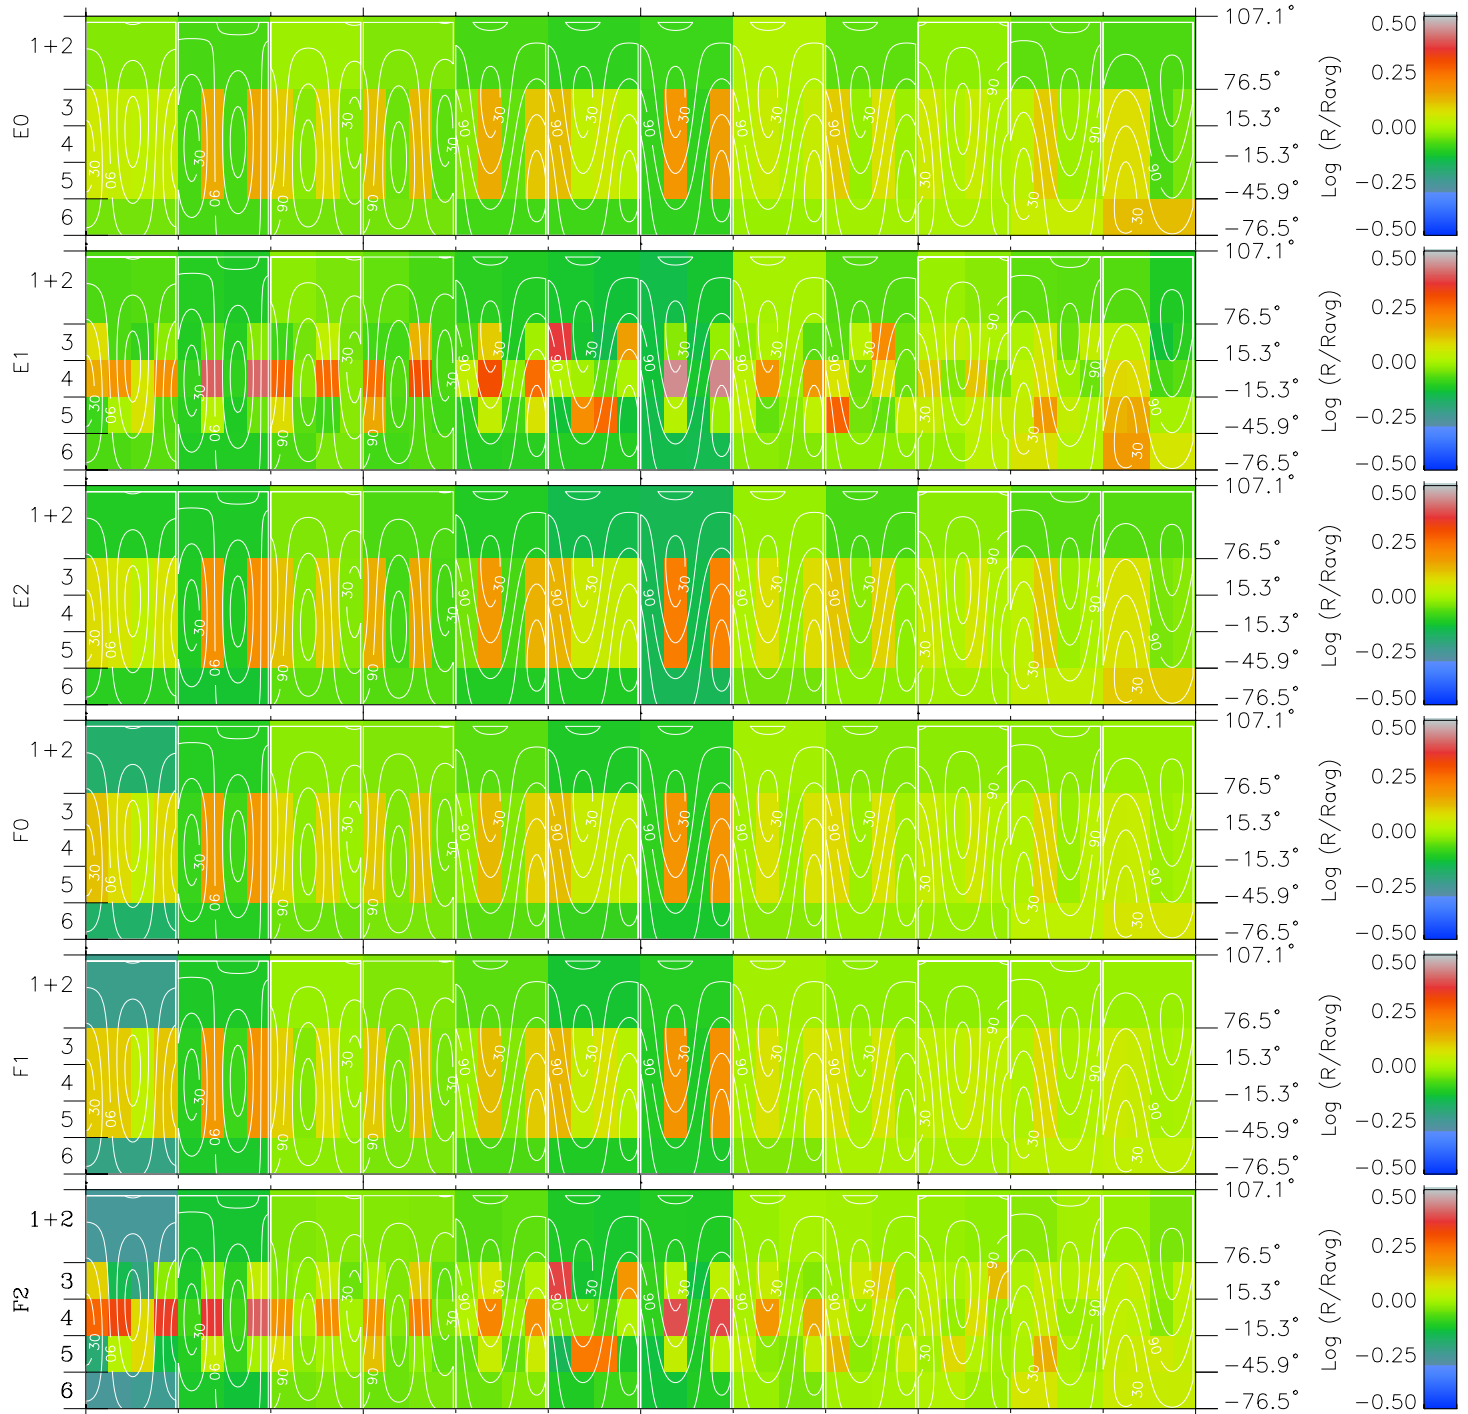

Galileo EPD Real Time All-Sky Anisotropies 01010

Software Version: RTSKY_MEAN V 1.20
 Data Production: 18-05-01
 Plot Production: Mon Sep 17 22:29:01 2001
 Color File: wondr3
 Geofactor File: 1.1

00:00:00 2001-010	10-06	10-12	10-18	00:00:00 2001-011	
+	+	+	+	+	
40.32	40.42	40.53	40.62	40.71	X JSE(R _j)
88.94	90.29	91.61	92.93	94.22	Y JSE(R _j)
1.00	1.04	1.08	1.13	1.17	Z JSE(R _j)

- ◇ = Jupiter look direction
- = Corotation look direction