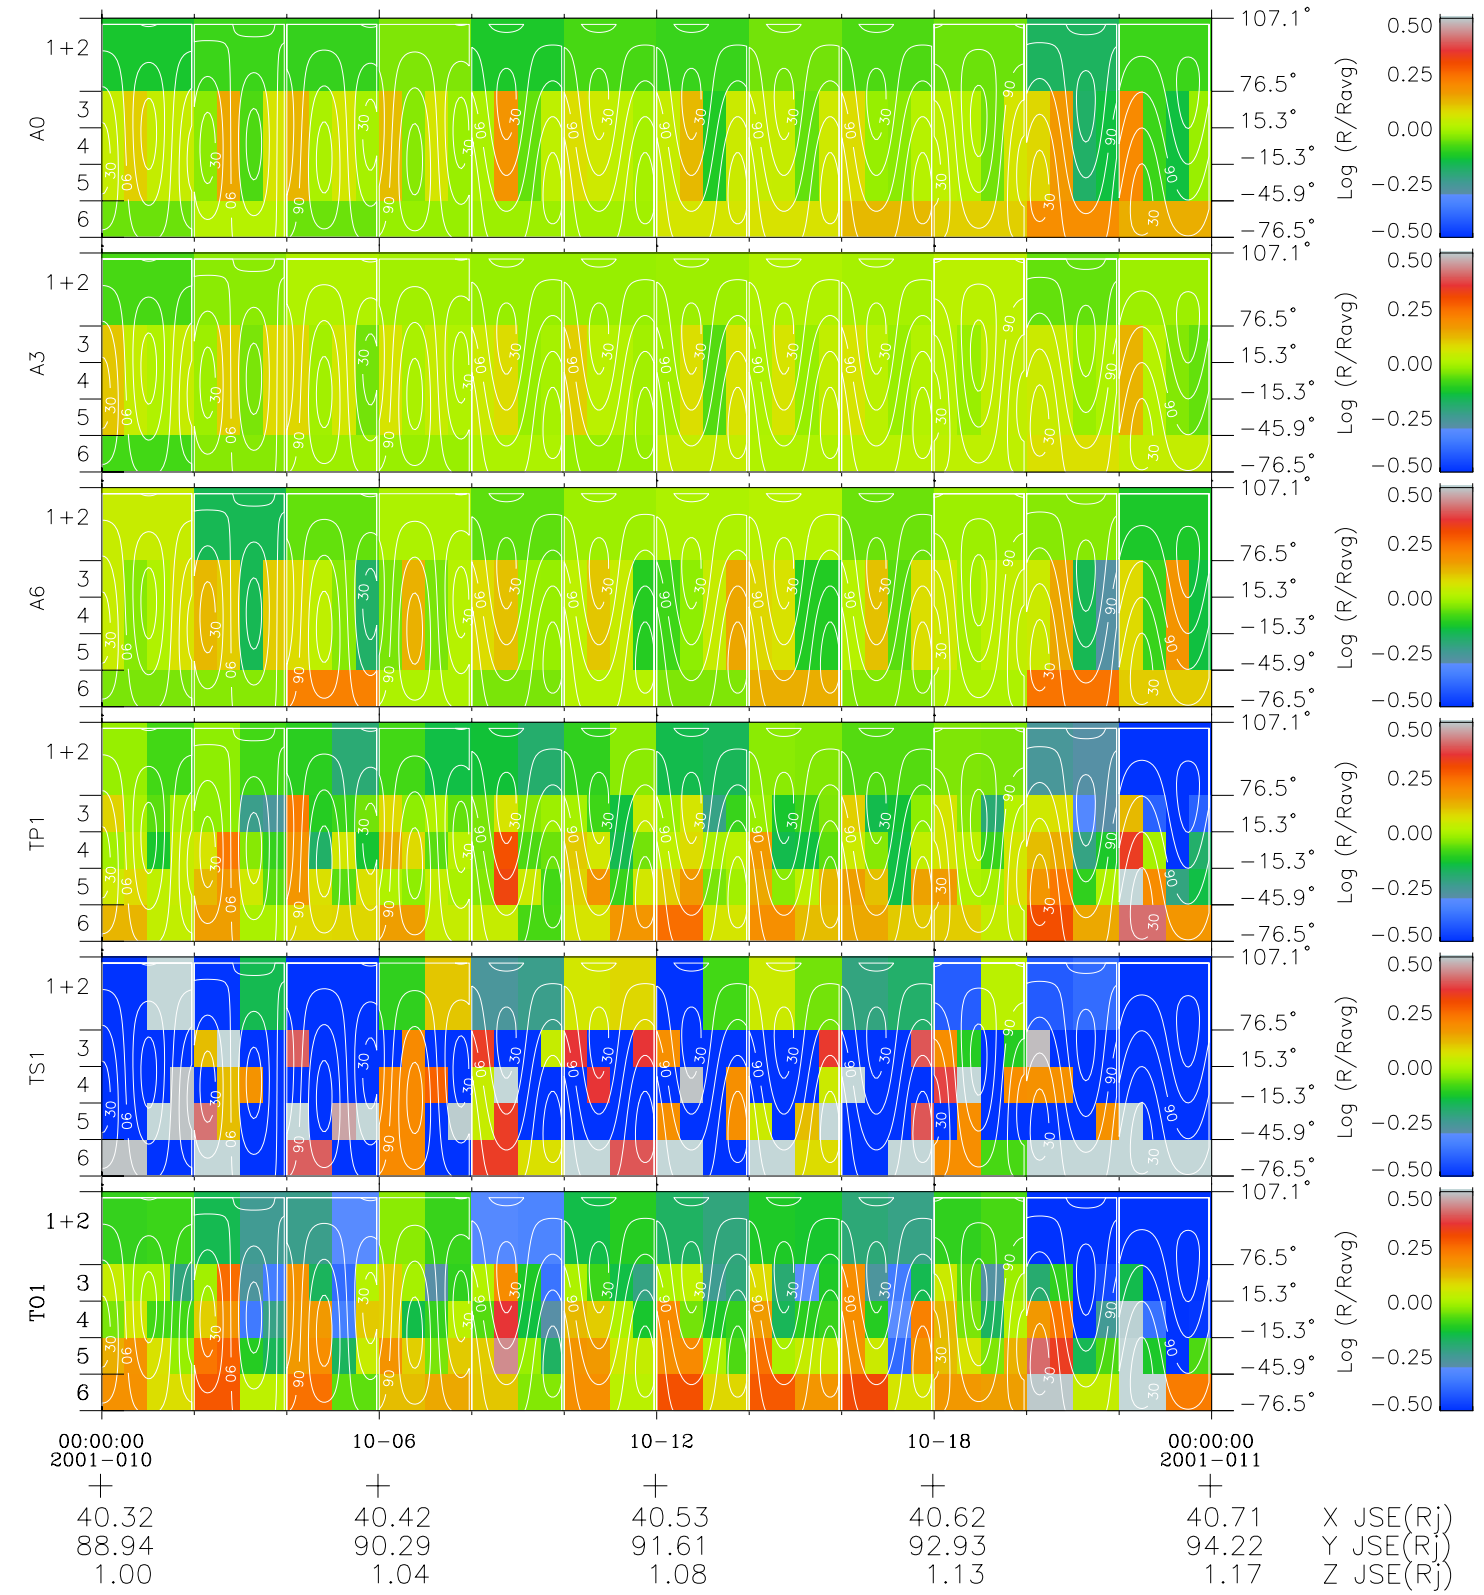

# Galileo EPD Real Time All-Sky Anisotropies 01010

Software Version: RTSKY\_MEAN V 1.20  
 Data Production: 18-05-01  
 Plot Production: Mon Sep 17 22:28:55 2001  
 Color File: wondr3  
 Geofactor File: 1.1

- ◇ = Jupiter look direction
- = Corotation look direction