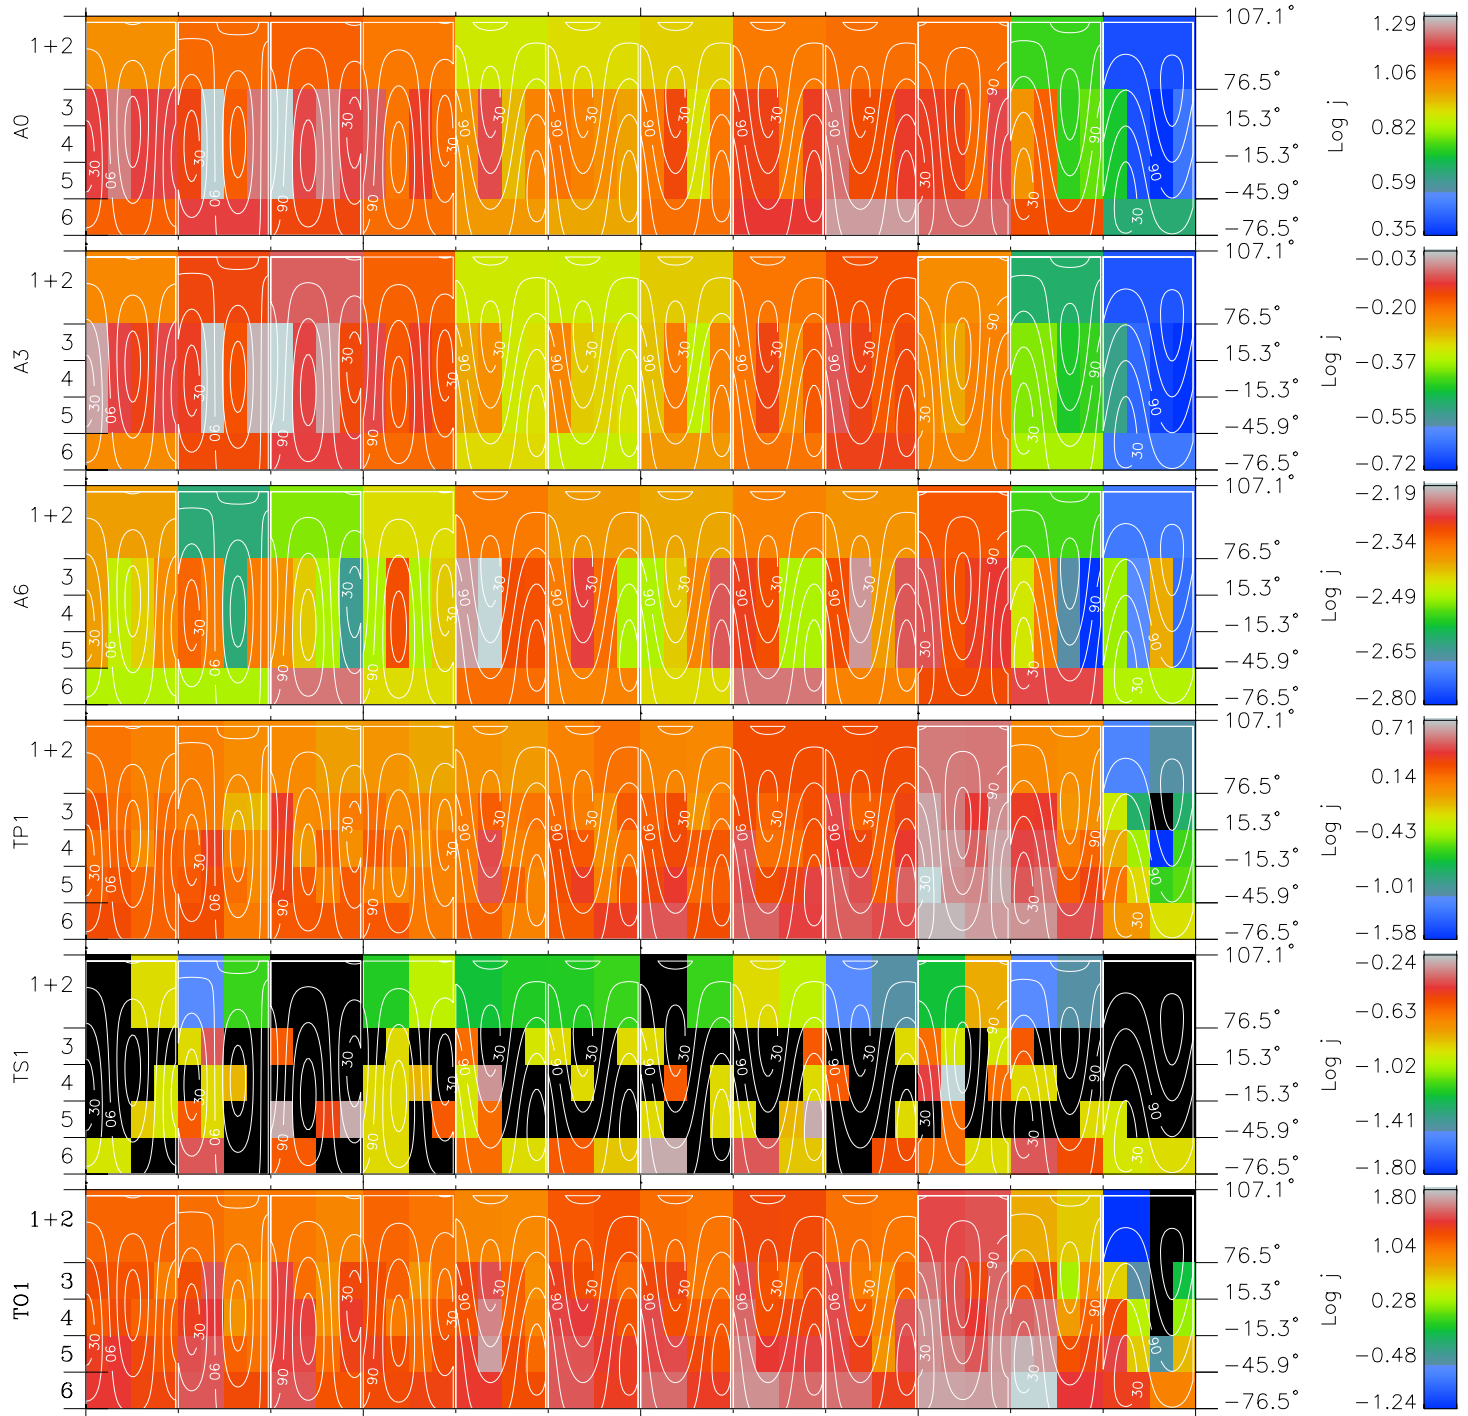

Galileo EPD Real Time All-Sky Anisotropies 01010

Software Version: RTSKY_FLUX V 1.20
 Data Production: 18-05-01
 Plot Production: Mon Sep 17 22:29:08 2001
 Color File: wondr3
 Geofactor File: 1.1

00:00:00 2001-010	10-06	10-12	10-18	00:00:00 2001-011	
+	+	+	+	+	X JSE(R _j)
40.32	40.42	40.53	40.62	40.71	Y JSE(R _j)
88.94	90.29	91.61	92.93	94.22	Z JSE(R _j)
1.00	1.04	1.08	1.13	1.17	

- ◇ = Jupiter look direction
- = Corotation look direction