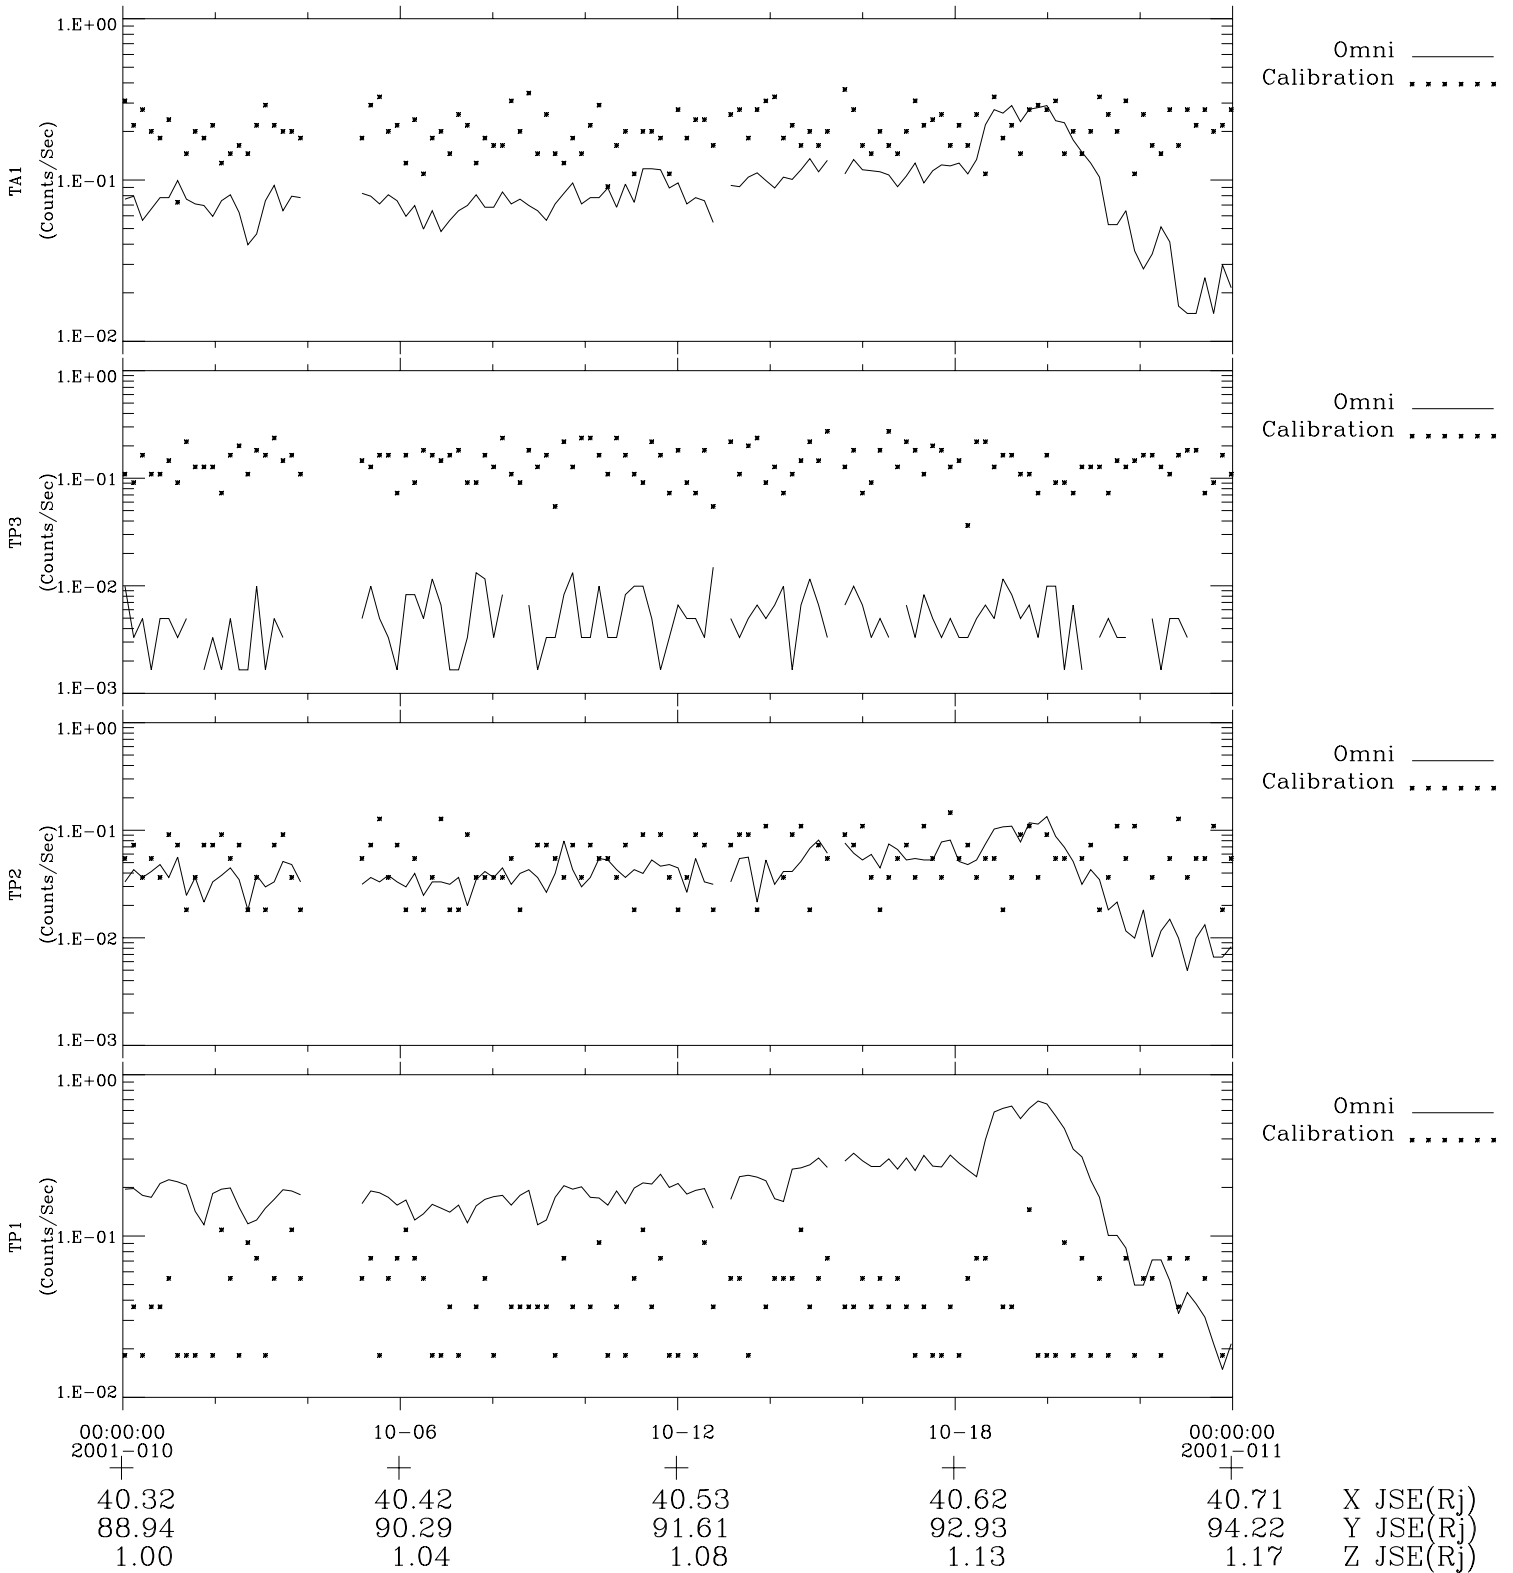

# Galileo EPD Real-Time Omni 01010

Software Version: RTLINE\_OMNI V 1.20  
Data Production: 18-05-01  
Plot Production: Mon Sep 17 22:30:34 2001

- ◇ = Jupiter look direction
- = Corotation look direction