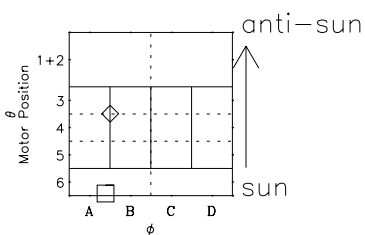

Galileo EPD Real-Time Six-Sector 01010

Software Version: RTLINE_R6 V 1.20
Data Production: 18-05-01
Plot Production: Mon Sep 17 22:30:41 2001

◇ = Jupiter look direction
□ = Corotation look direction