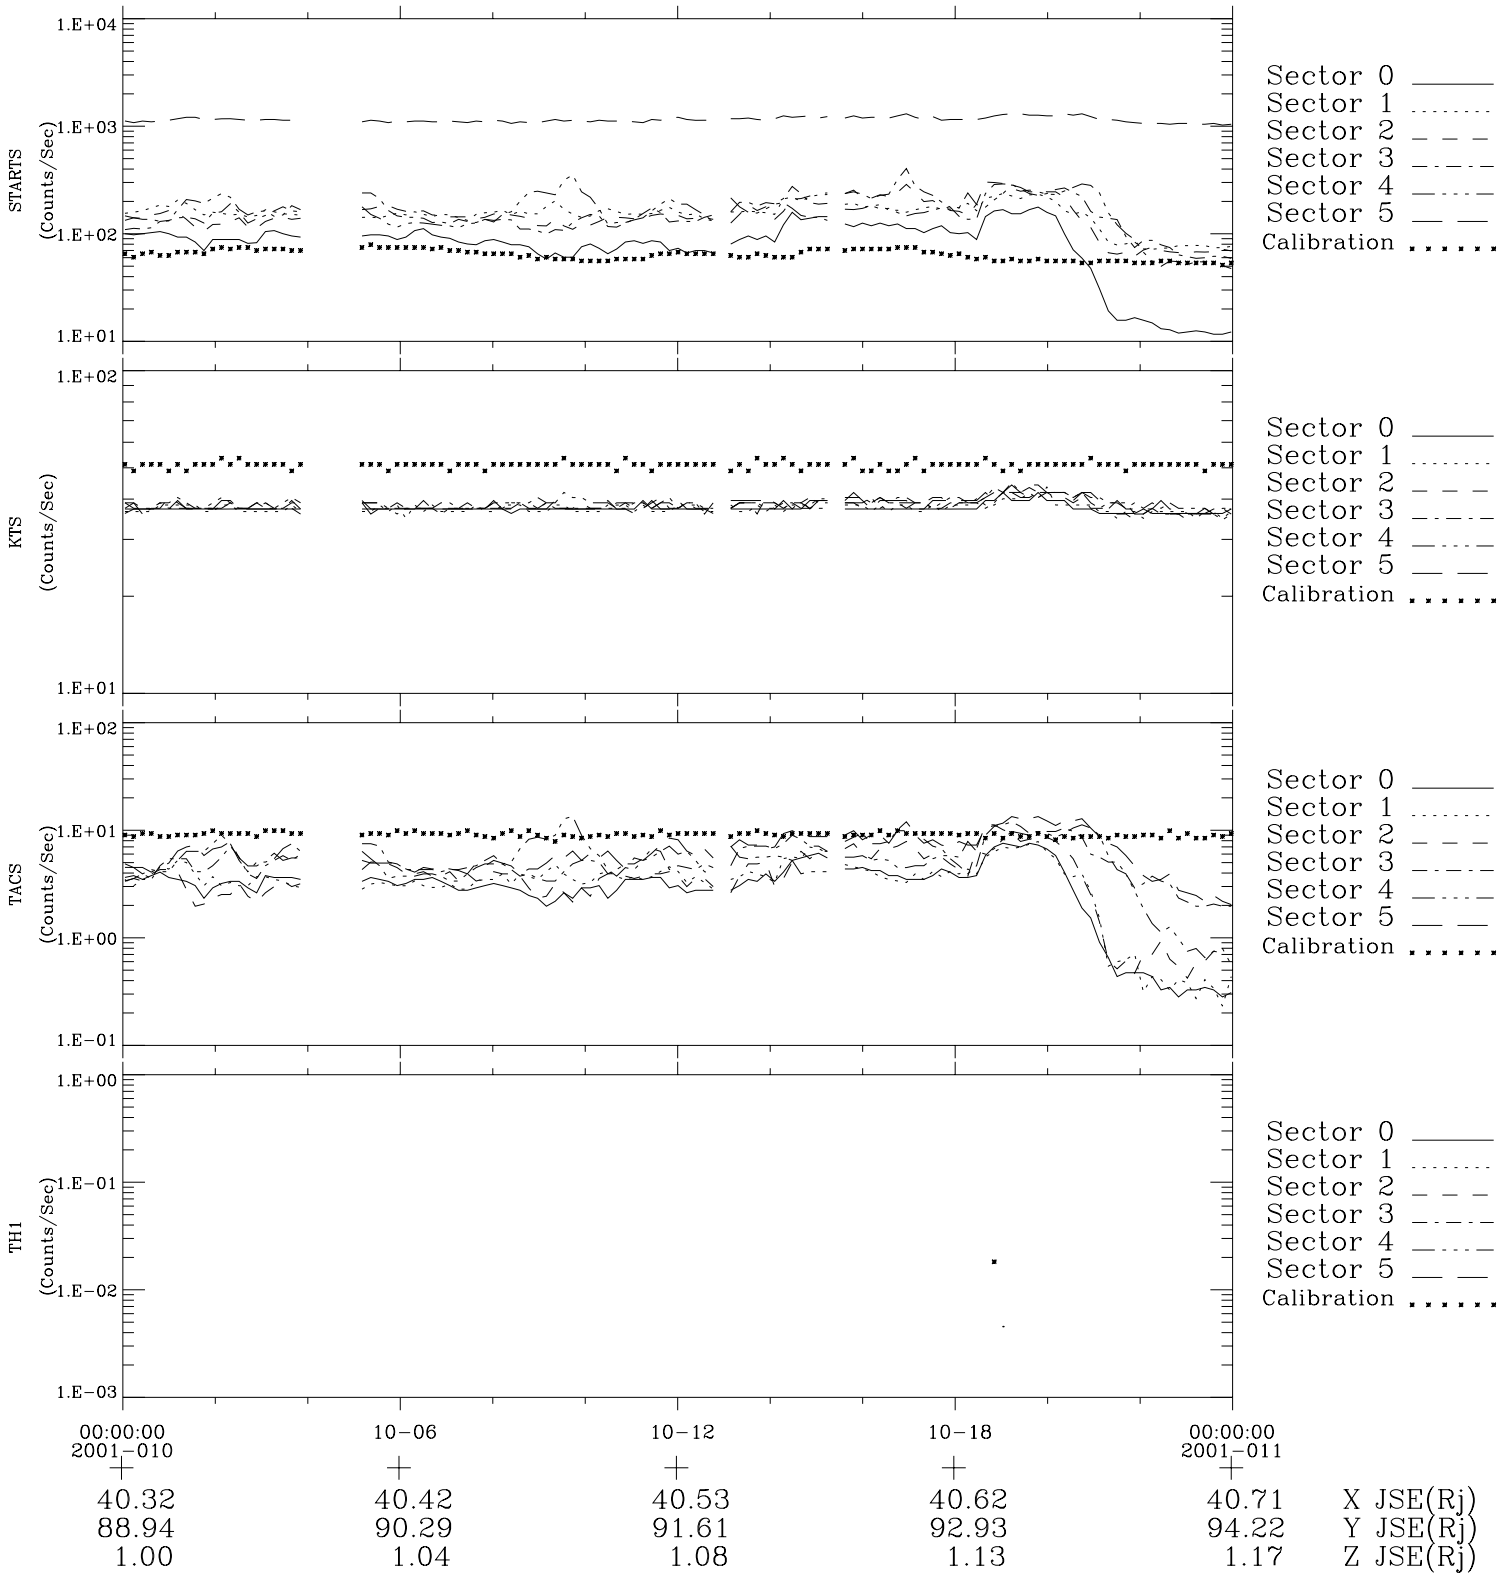

Galileo EPD Real-Time Six-Sector 01010

Software Version: RTLINE_R6 V 1.20
Data Production: 18-05-01
Plot Production: Mon Sep 17 22:30:41 2001

◇ = Jupiter look direction
□ = Corotation look direction