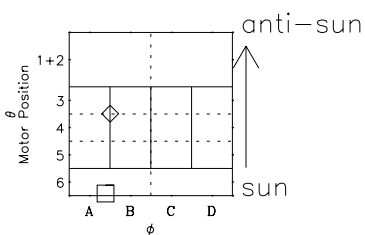

Galileo EPD Real-Time Six-Sector 01010

Software Version: RTLINE_R6 V 1.20
Data Production: 18-05-01
Plot Production: Mon Sep 17 22:30:40 2001

◇ = Jupiter look direction
□ = Corotation look direction