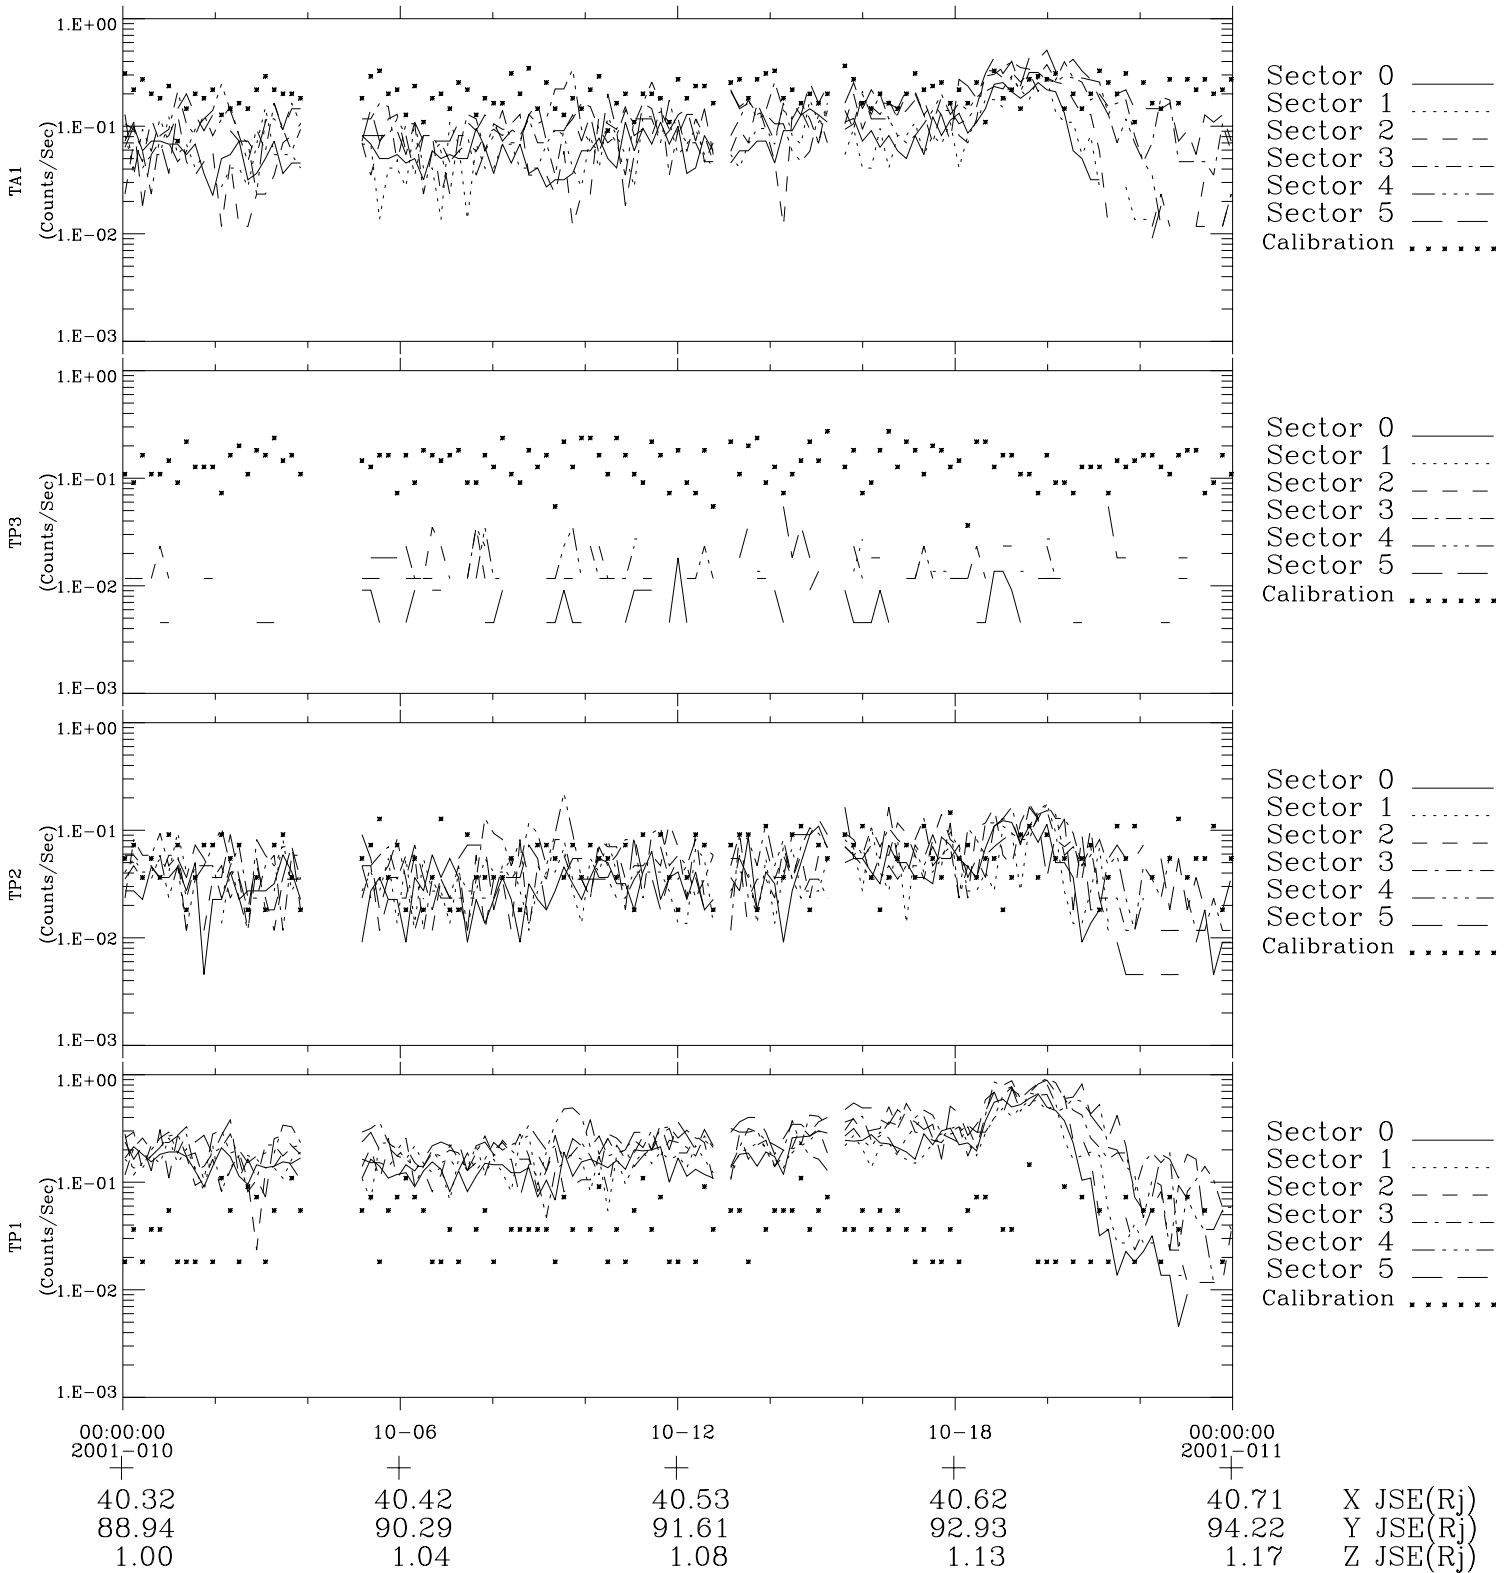

Galileo EPD Real-Time Six-Sector 01010

Software Version: RTLINE_R6 V 1.20
Data Production: 18-05-01
Plot Production: Mon Sep 17 22:30:40 2001

◇ = Jupiter look direction
□ = Corotation look direction