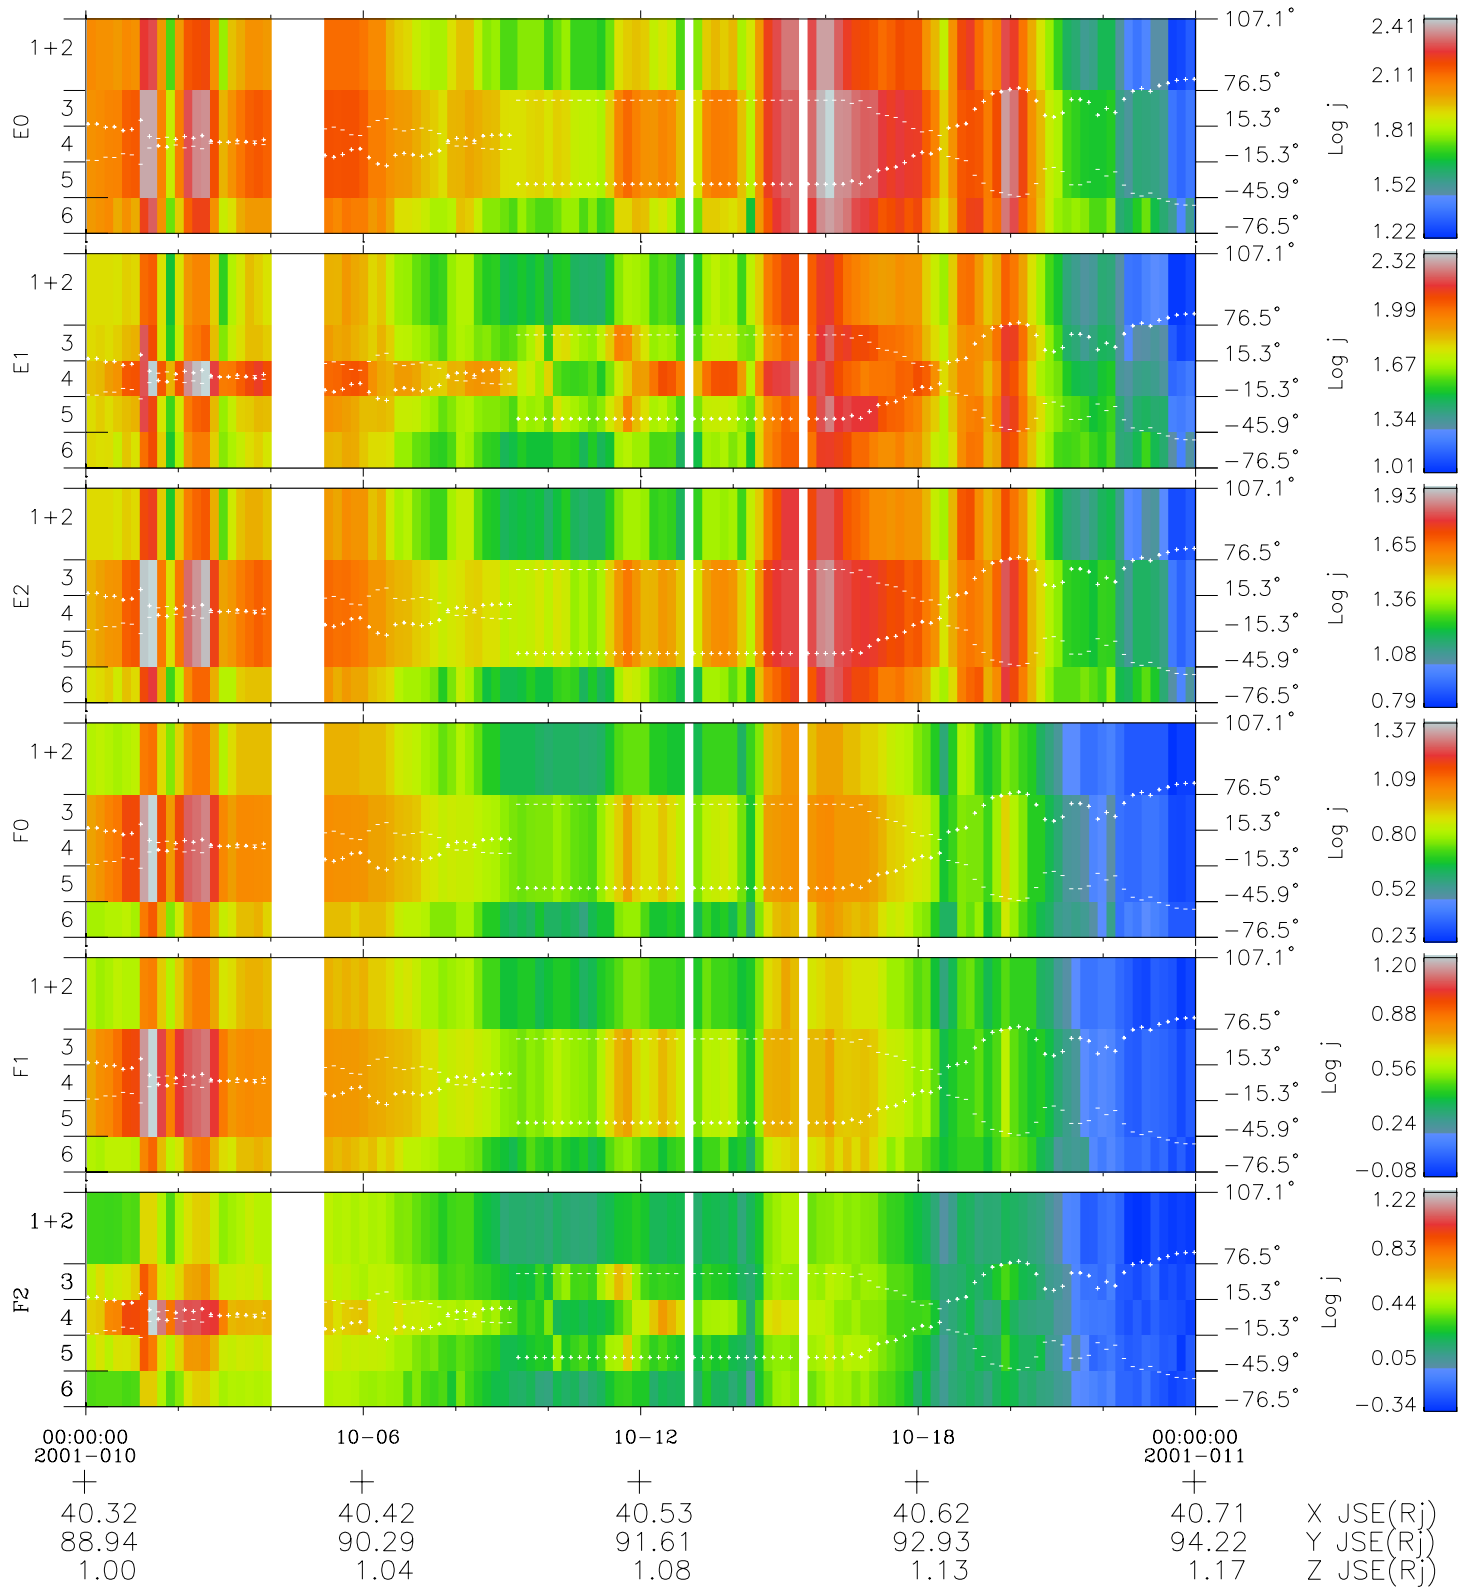

Galileo EPD Real Elevation Anisotropies 01010

Software Version: RTELEV_FLUX V 1.20
 Data Production: 18-05-01
 Plot Production: Mon Sep 17 22:29:49 2001
 Color File: wondr3
 Geofactor File: 1.1

- ◇ = Jupiter look direction
- = Corotation look direction