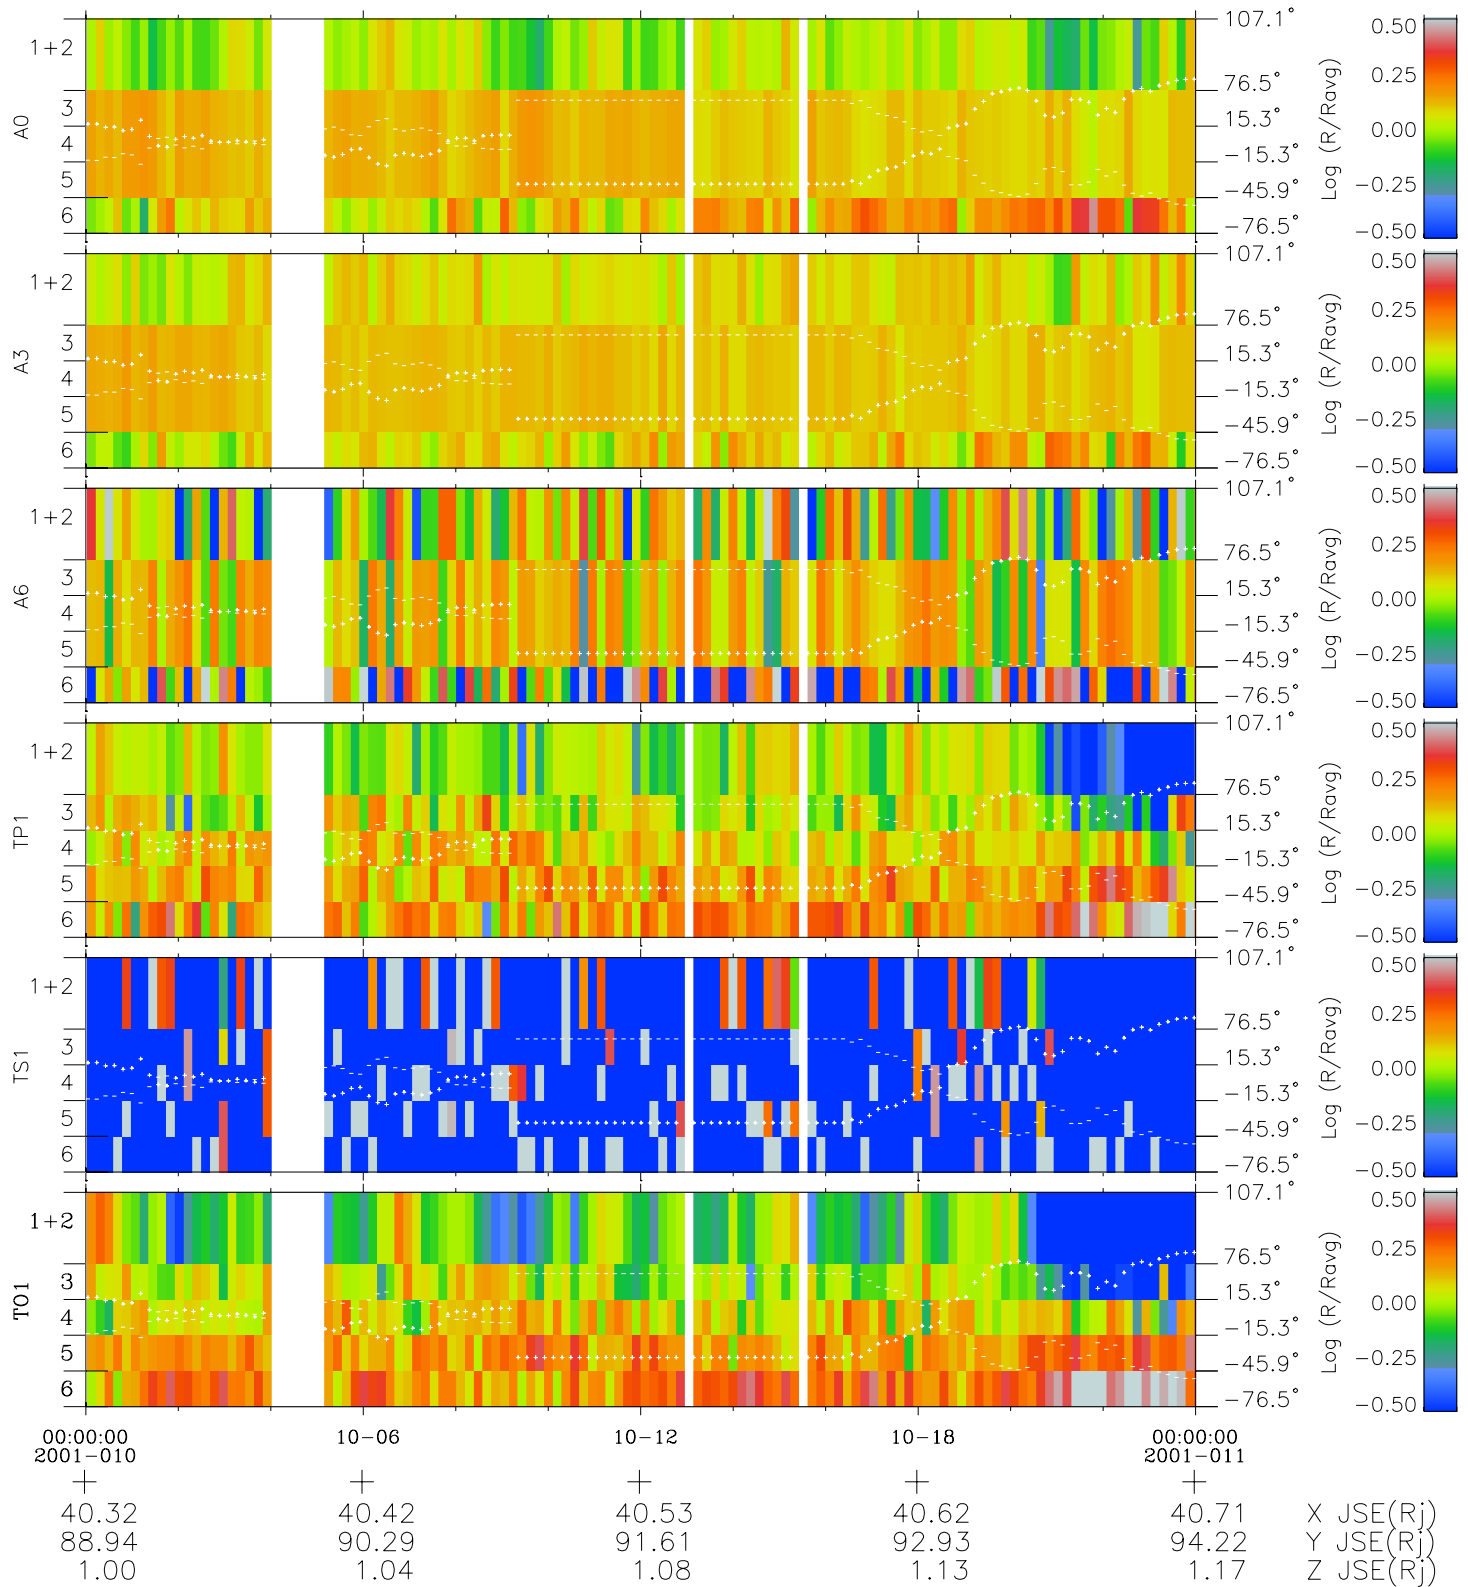

Galileo EPD Real Elevation Anisotropies 01010

Software Version: RTELEV_MEAN V 1.20
 Data Production: 18-05-01
 Plot Production: Mon Sep 17 22:29:33 2001
 Color File: wondr3
 Geofactor File: 1.1

- ◇ = Jupiter look direction
- = Corotation look direction