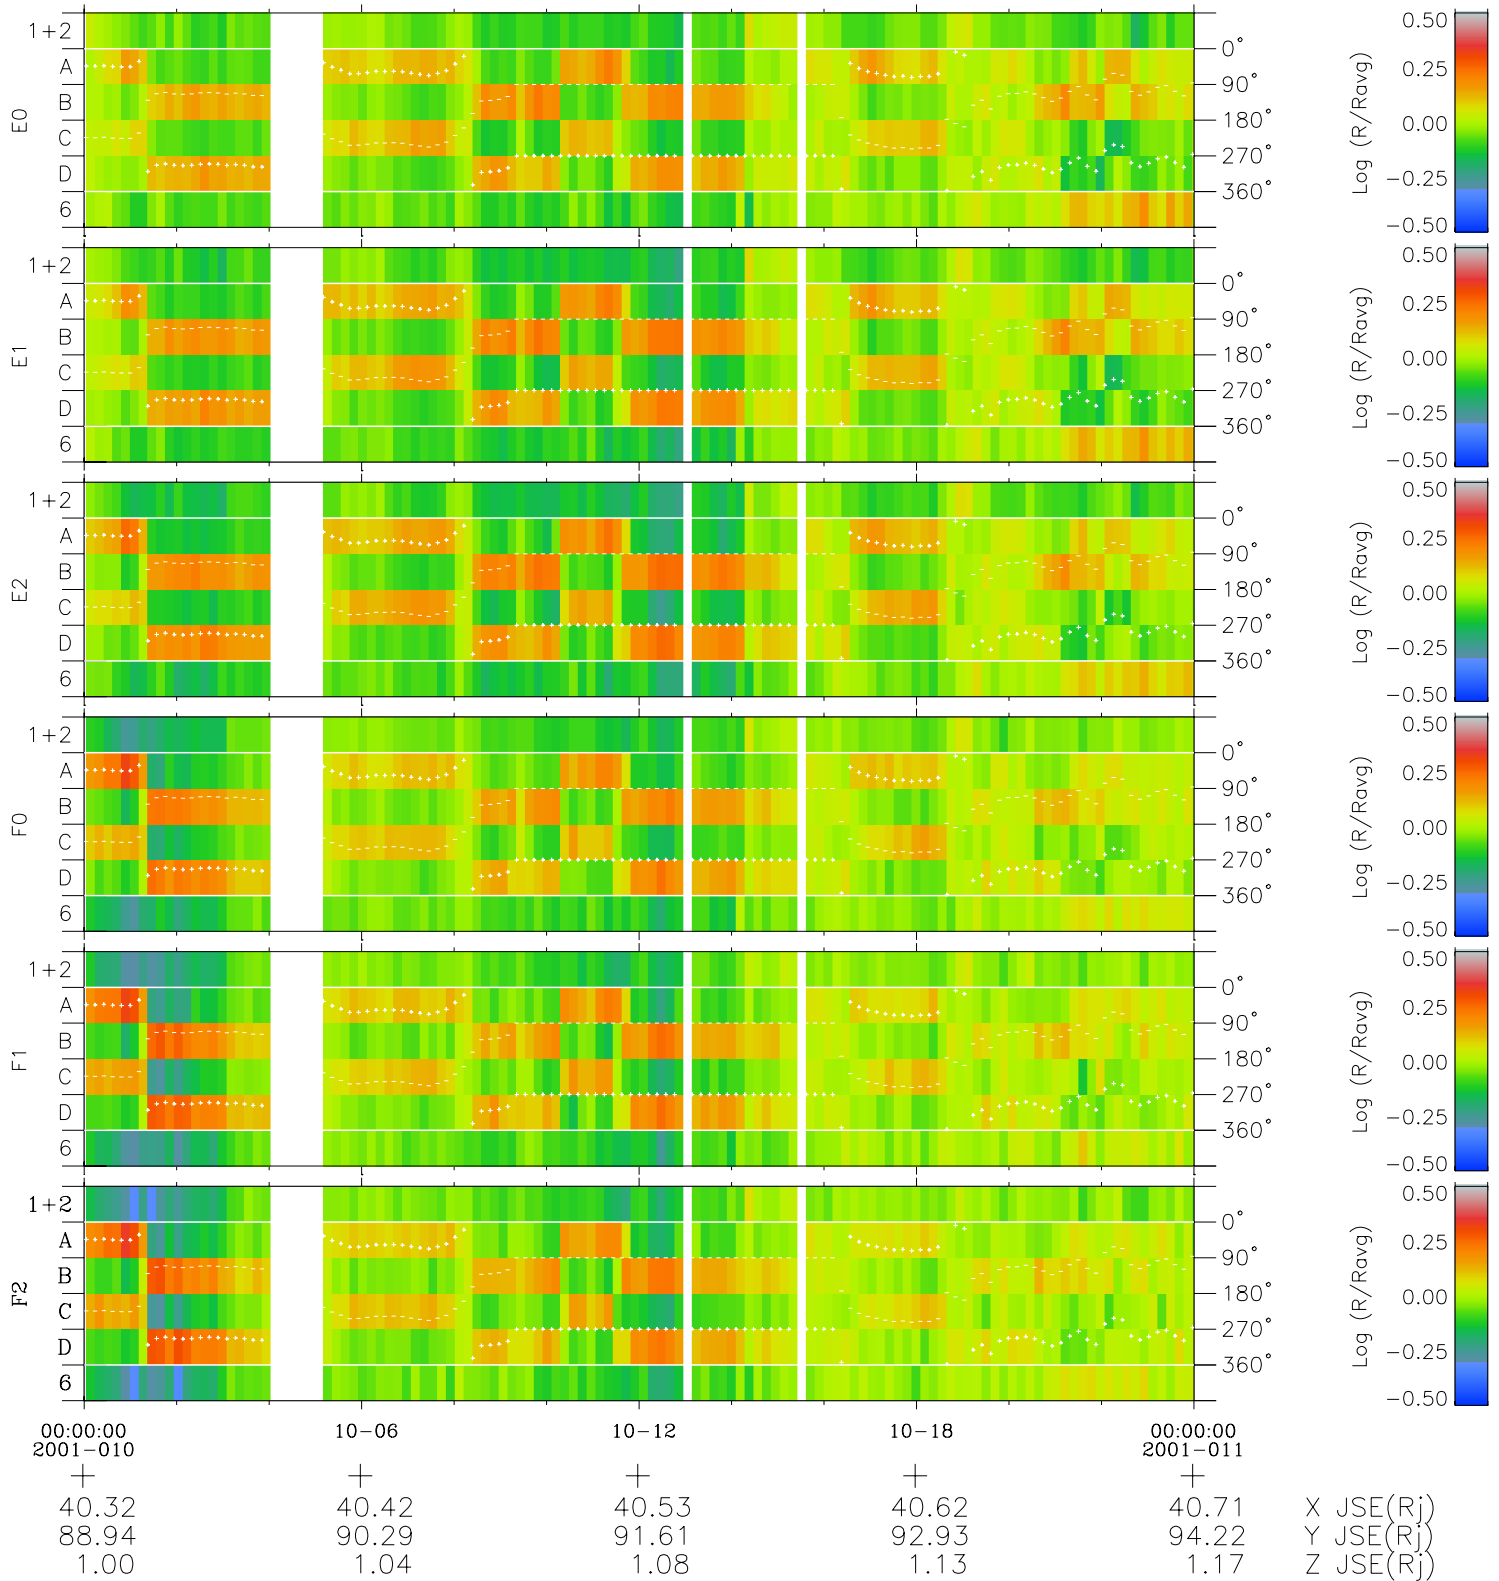

# Galileo EPD Real Time Azimuth Anisotropies 01010

Software Version: RTAZIM\_MEAN V 1.20  
 Data Production: 18-05-01  
 Plot Production: Mon Sep 17 22:30:09 2001  
 Color File: wondr3  
 Geofactor File: 1.1

- ◇ = Jupiter look direction
- = Corotation look direction