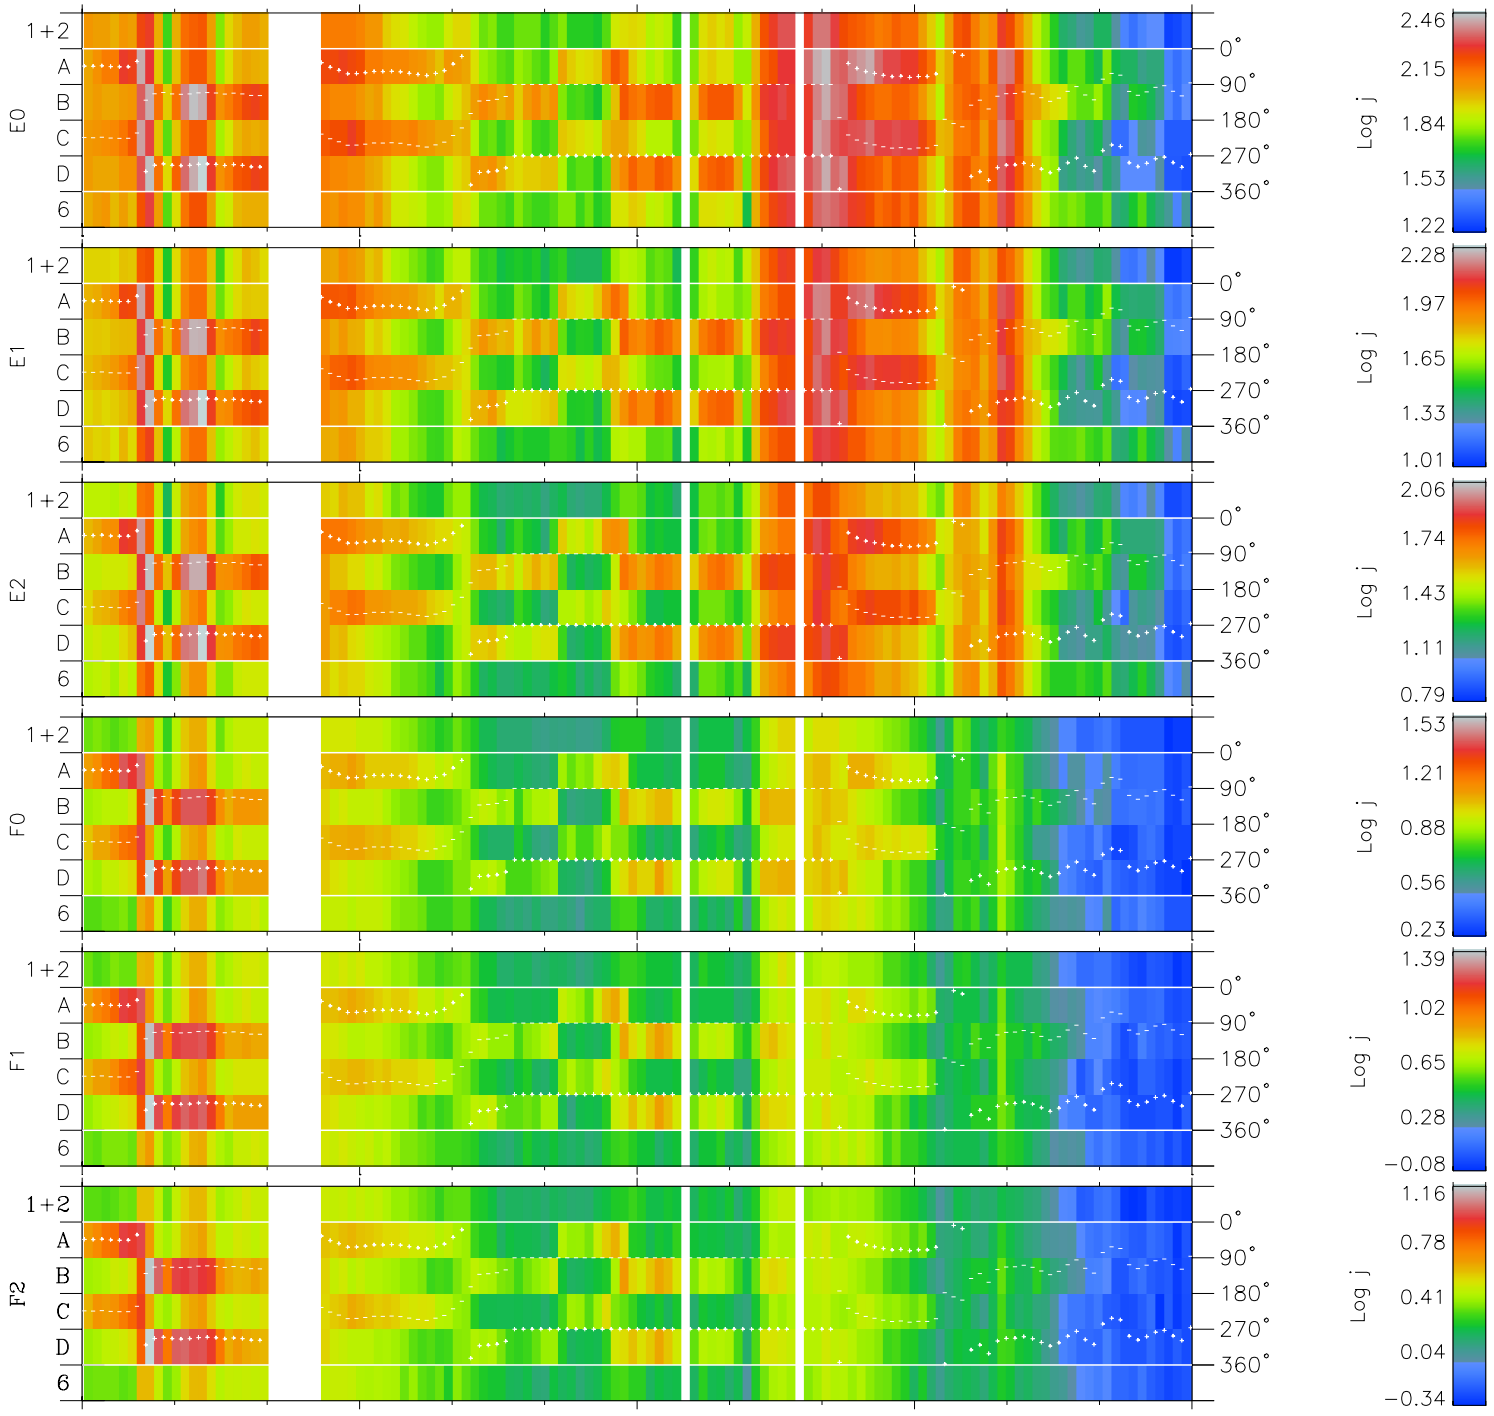

# Galileo EPD Real Time Azimuth Anisotropies 01010

Software Version: RTAZIM\_FLUX V 1.20  
Data Production: 18-05-01  
Plot Production: Mon Sep 17 22:30:19 2001  
Color File: wondr3  
Geofactor File: 1.1

00:00:00 2001-010	10-06	10-12	10-18	00:00:00 2001-011	
+	+	+	+	+	X JSE(R <sub>j</sub> )
40.32	40.42	40.53	40.62	40.71	Y JSE(R <sub>j</sub> )
88.94	90.29	91.61	92.93	94.22	Z JSE(R <sub>j</sub> )
1.00	1.04	1.08	1.13	1.17	

◇ = Jupiter look direction  
□ = Corotation look direction