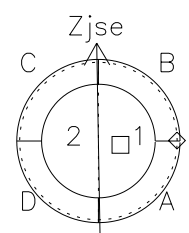

Galileo EPD Real Time Azimuth Anisotropies 01010

Software Version: RTAZIM_NORM V 1.20
Data Production: 18-05-01
Plot Production: Mon Sep 17 22:30:24 2001
Color File: wondr3
Geofactor File: 1.1

◇ = Jupiter look direction
□ = Corotation look direction