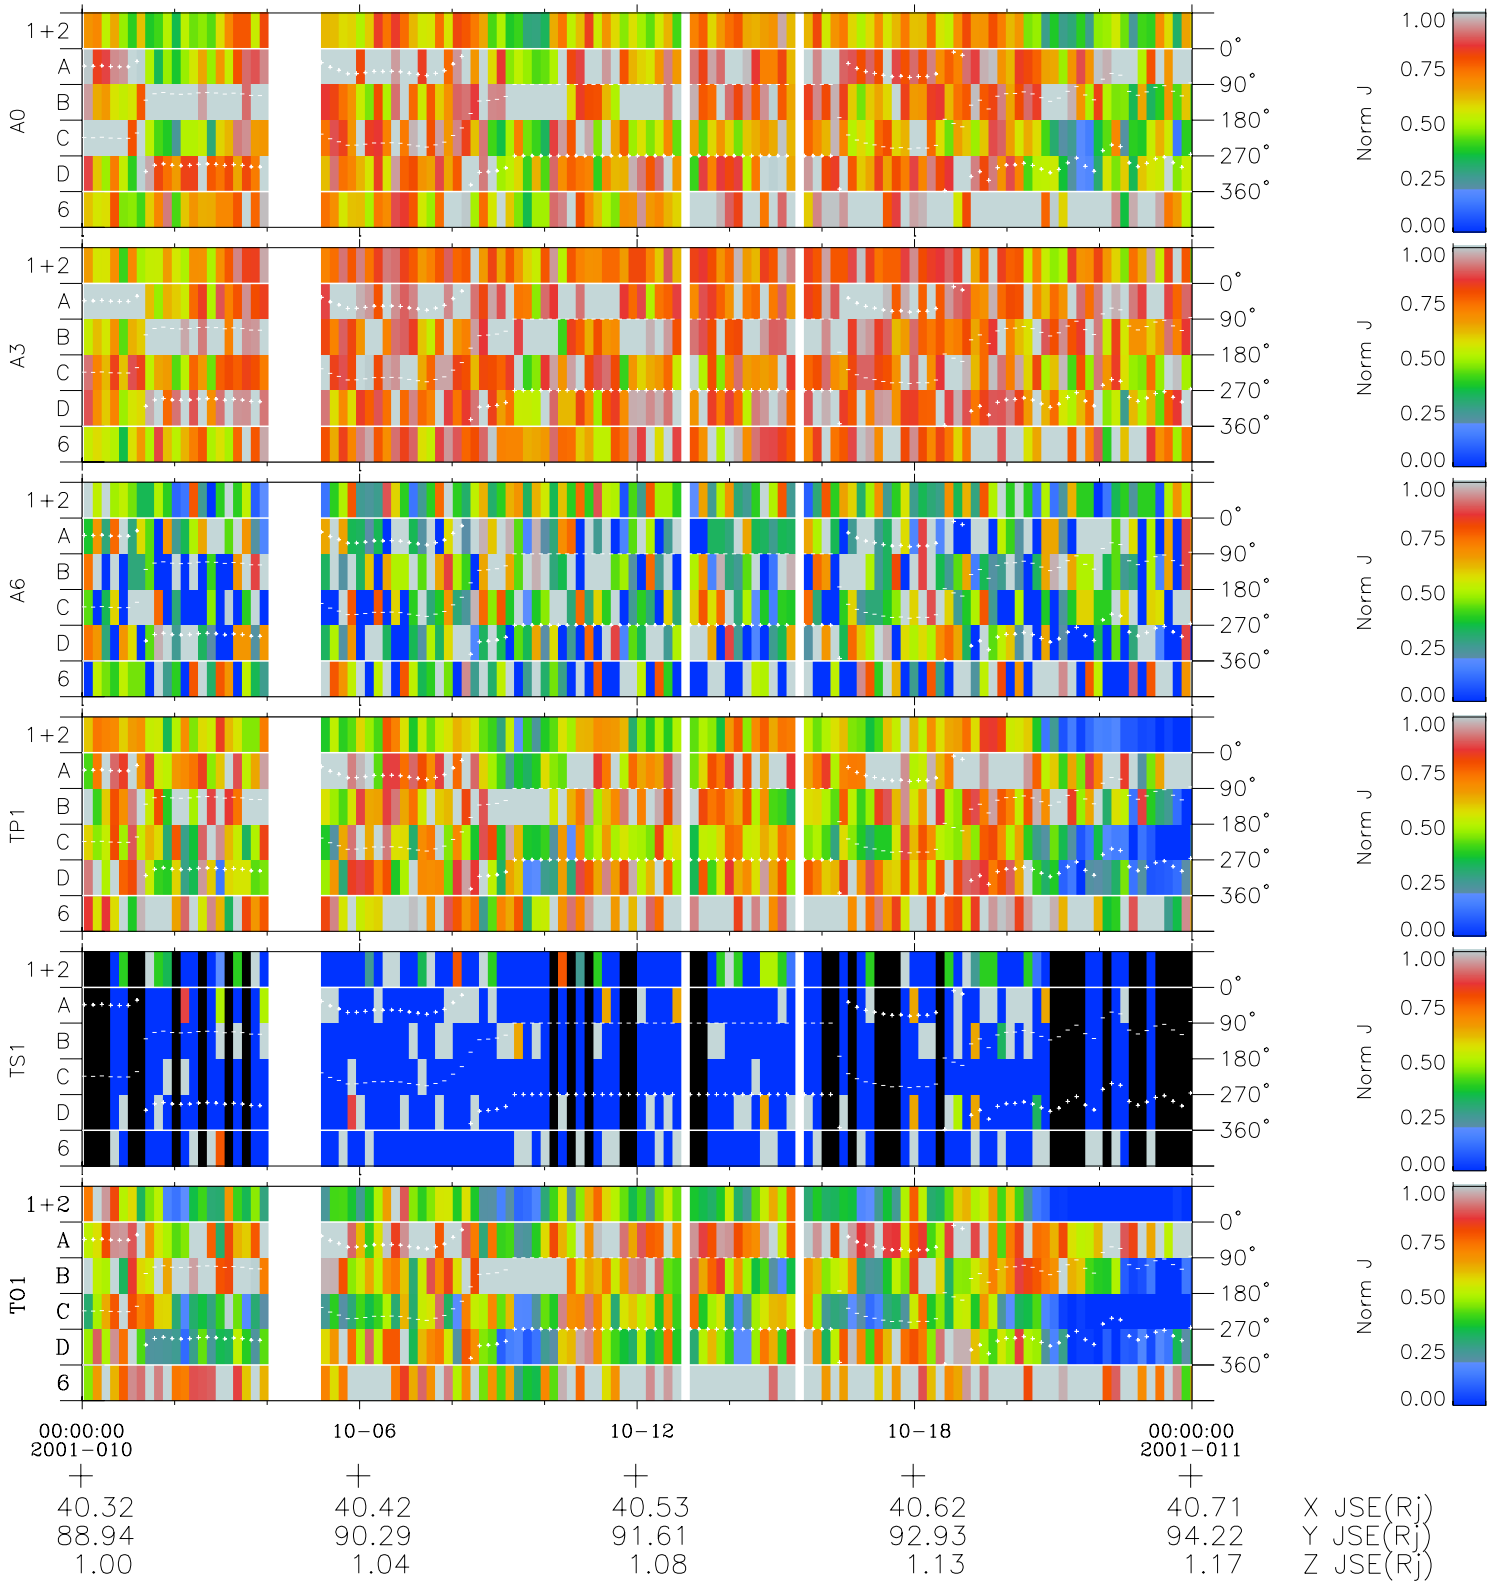

Galileo EPD Real Time Azimuth Anisotropies 01010

Software Version: RTAZIM_NORM V 1.20
Data Production: 18-05-01
Plot Production: Mon Sep 17 22:30:24 2001
Color File: wondr3
Geofactor File: 1.1

◇ = Jupiter look direction
□ = Corotation look direction