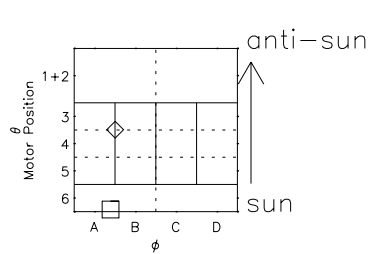

Galileo EPD Real Time Azimuth Anisotropies 01010

Software Version: RTAZIM_NORM V 1.20
Data Production: 18-05-01
Plot Production: Mon Sep 17 22:30:24 2001
Color File: wondr3
Geofactor File: 1.1

◇ = Jupiter look direction
□ = Corotation look direction