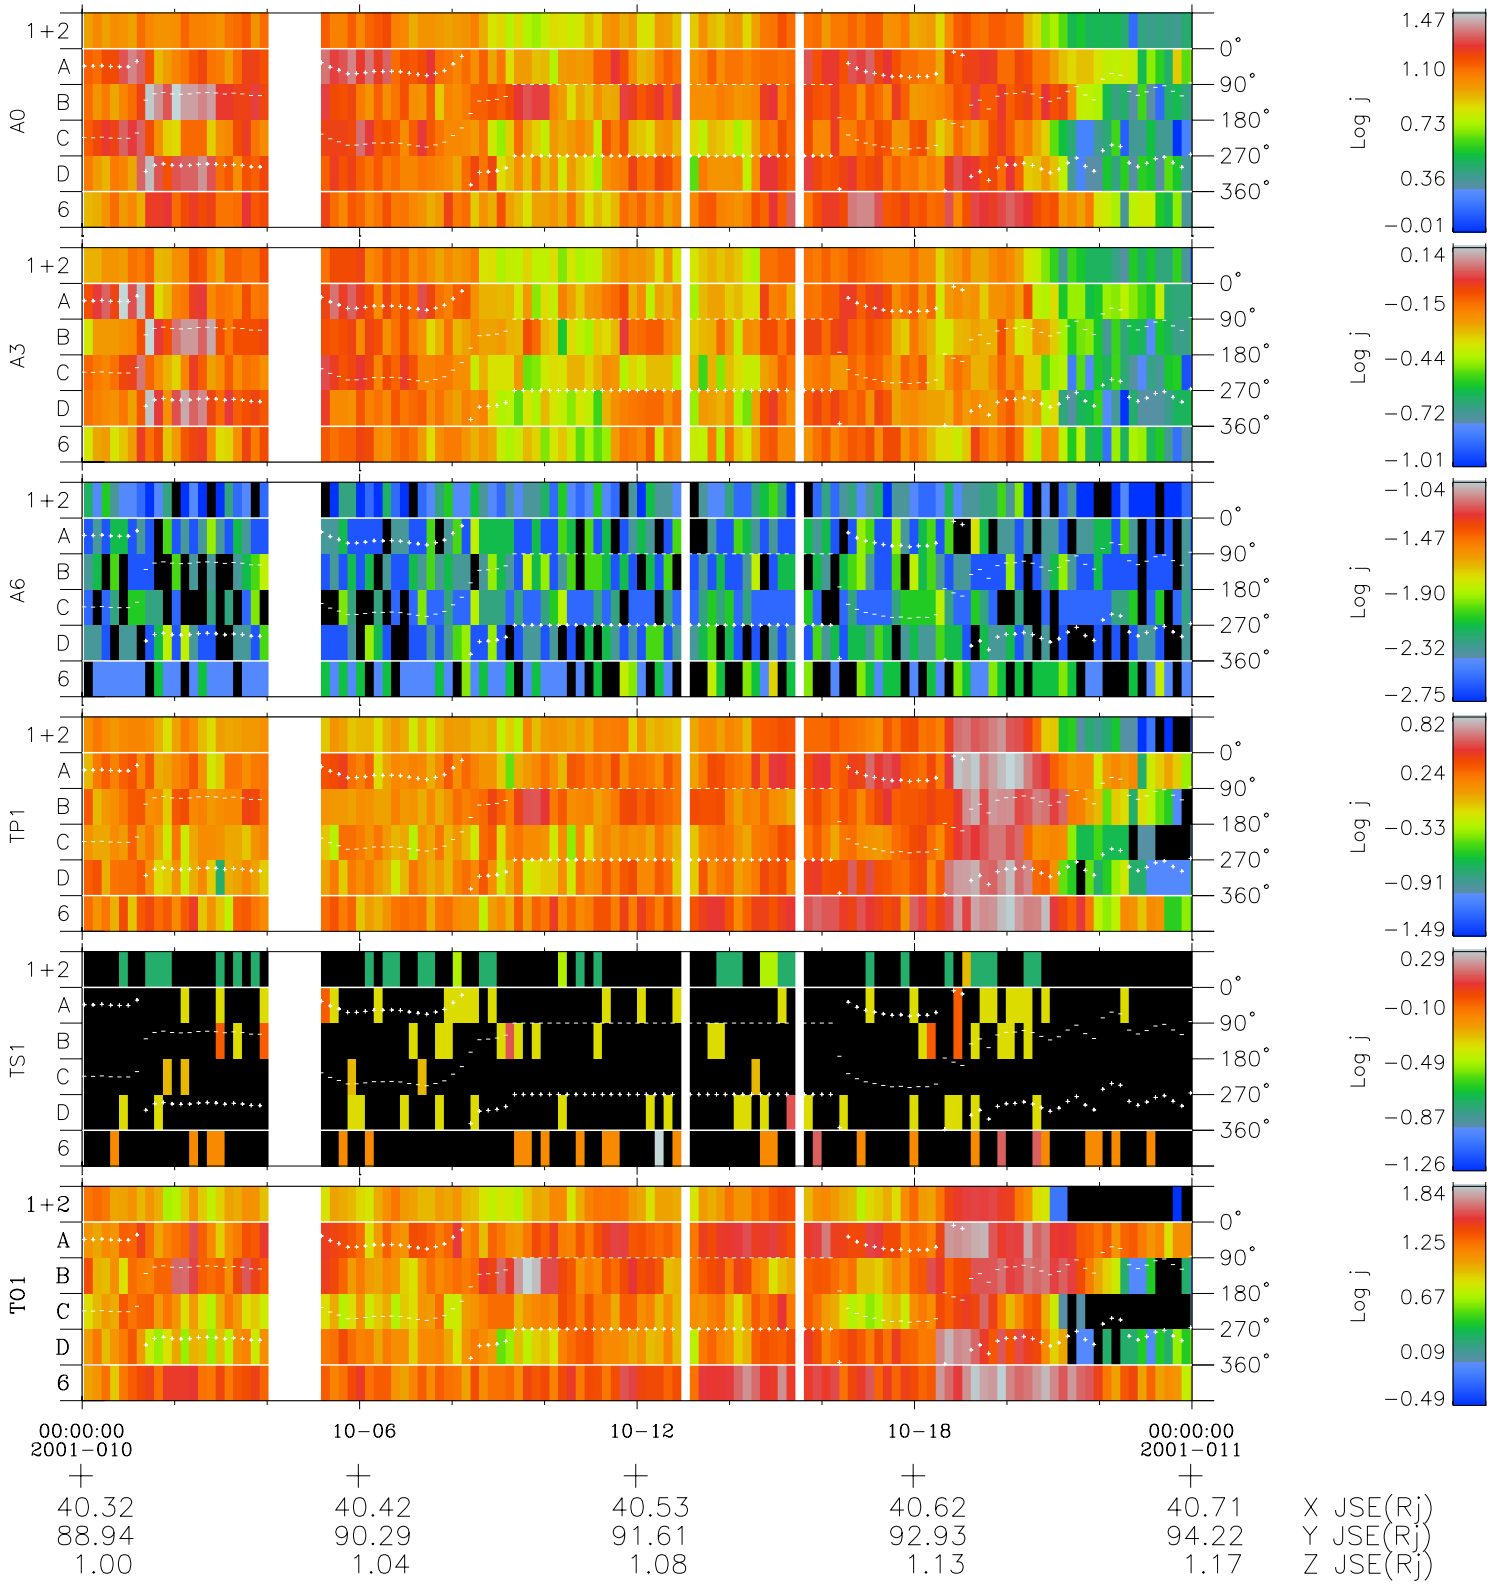

# Galileo EPD Real Time Azimuth Anisotropies 01010

Software Version: RTAZIM\_FLUX V 1.20  
Data Production: 18-05-01  
Plot Production: Mon Sep 17 22:30:14 2001  
Color File: wondr3  
Geofactor File: 1.1

◇ = Jupiter look direction  
□ = Corotation look direction