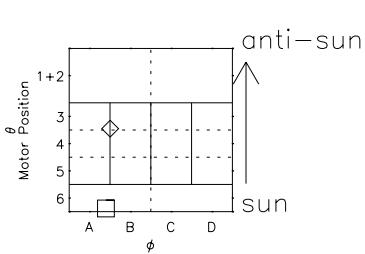

Galileo EPD Real Time All-Sky Anisotropies 01009

Software Version: RTSKY_NORM V 1.20
 Data Production: 18-05-01
 Plot Production: Mon Sep 17 22:21:21 2001
 Color File: wondr3
 Geofactor File: 1.1

- ◇ = Jupiter look direction
- = Corotation look direction