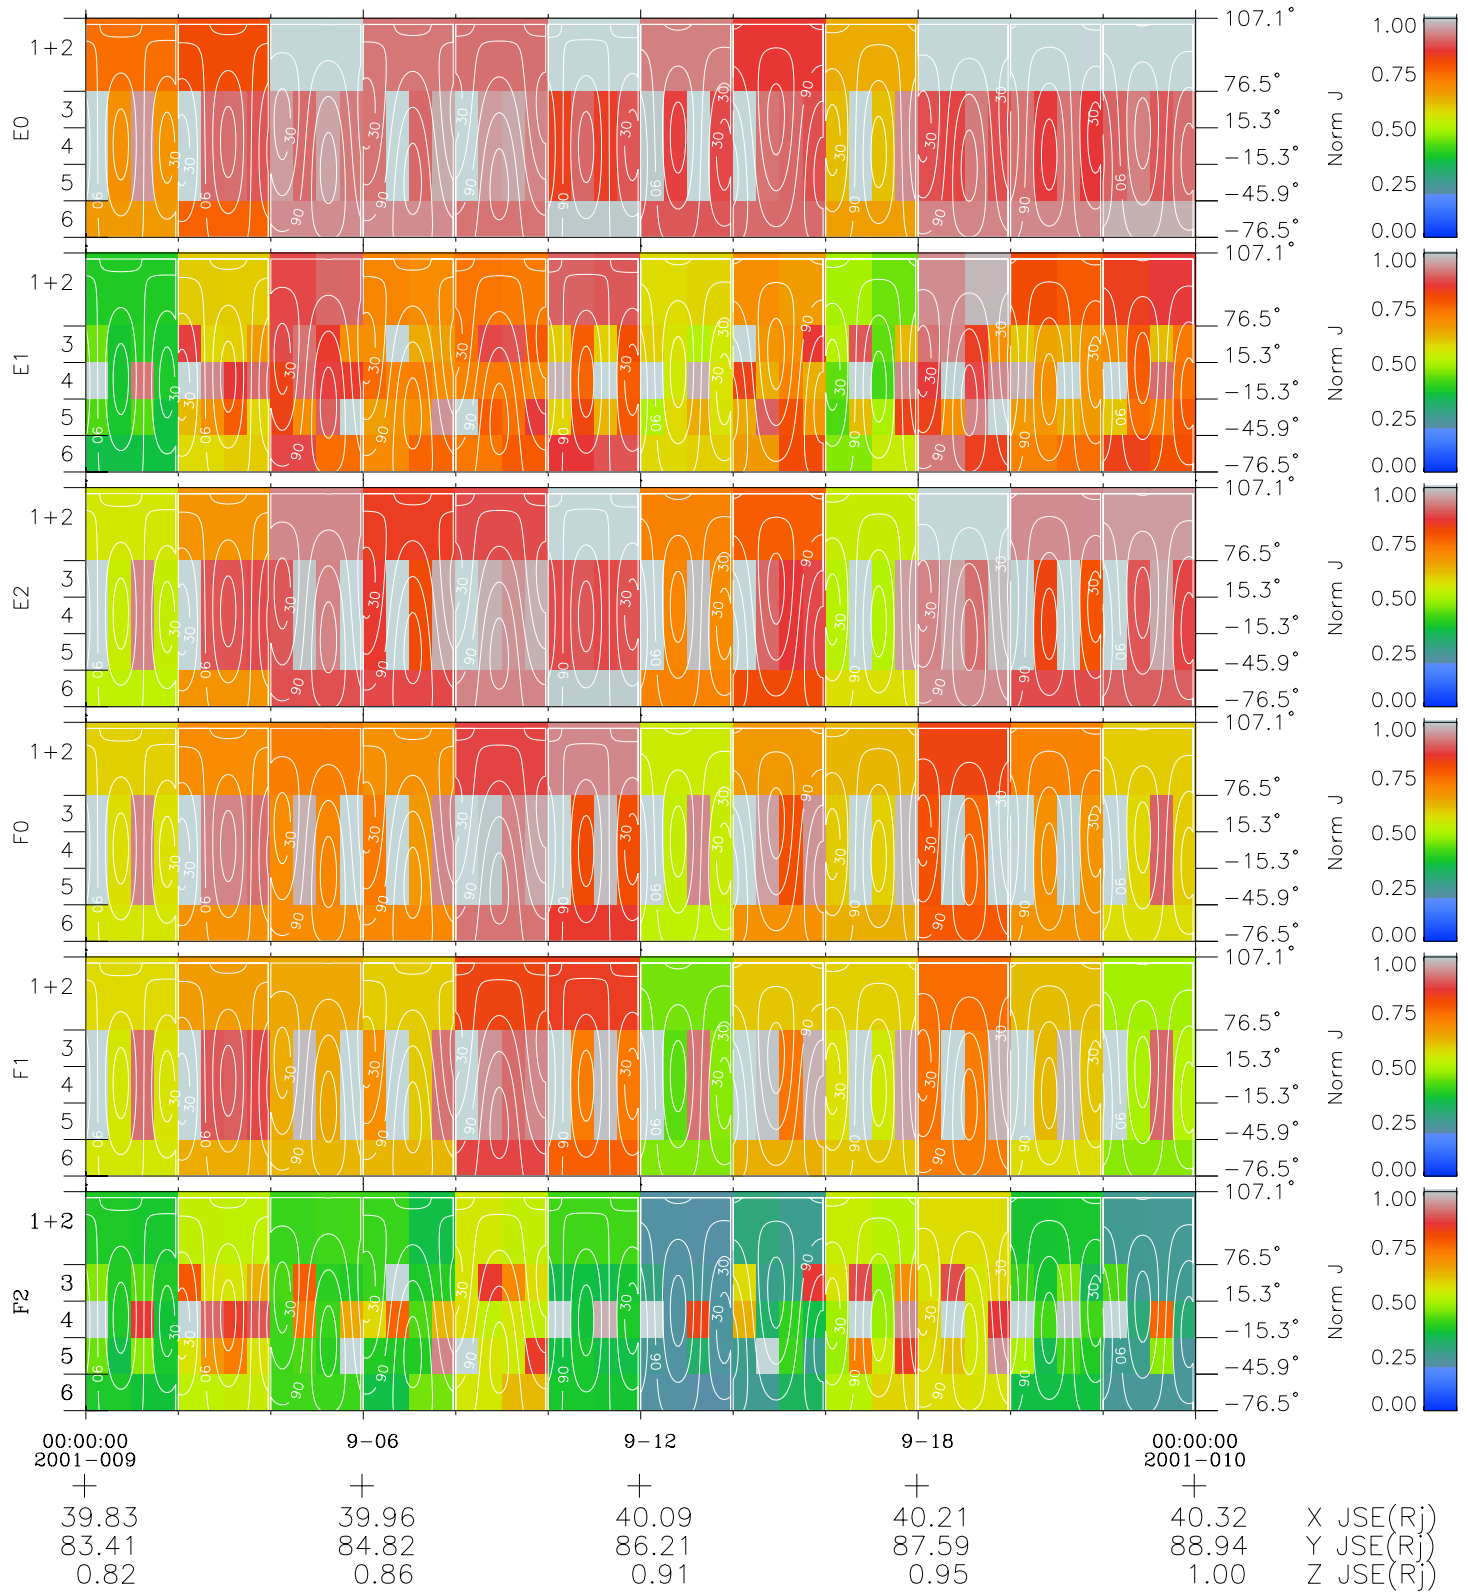

Galileo EPD Real Time All-Sky Anisotropies 01009

Software Version: RTSKY_NORM V 1.20
 Data Production: 18-05-01
 Plot Production: Mon Sep 17 22:21:21 2001
 Color File: wondr3
 Geofactor File: 1.1

- ◇ = Jupiter look direction
- = Corotation look direction