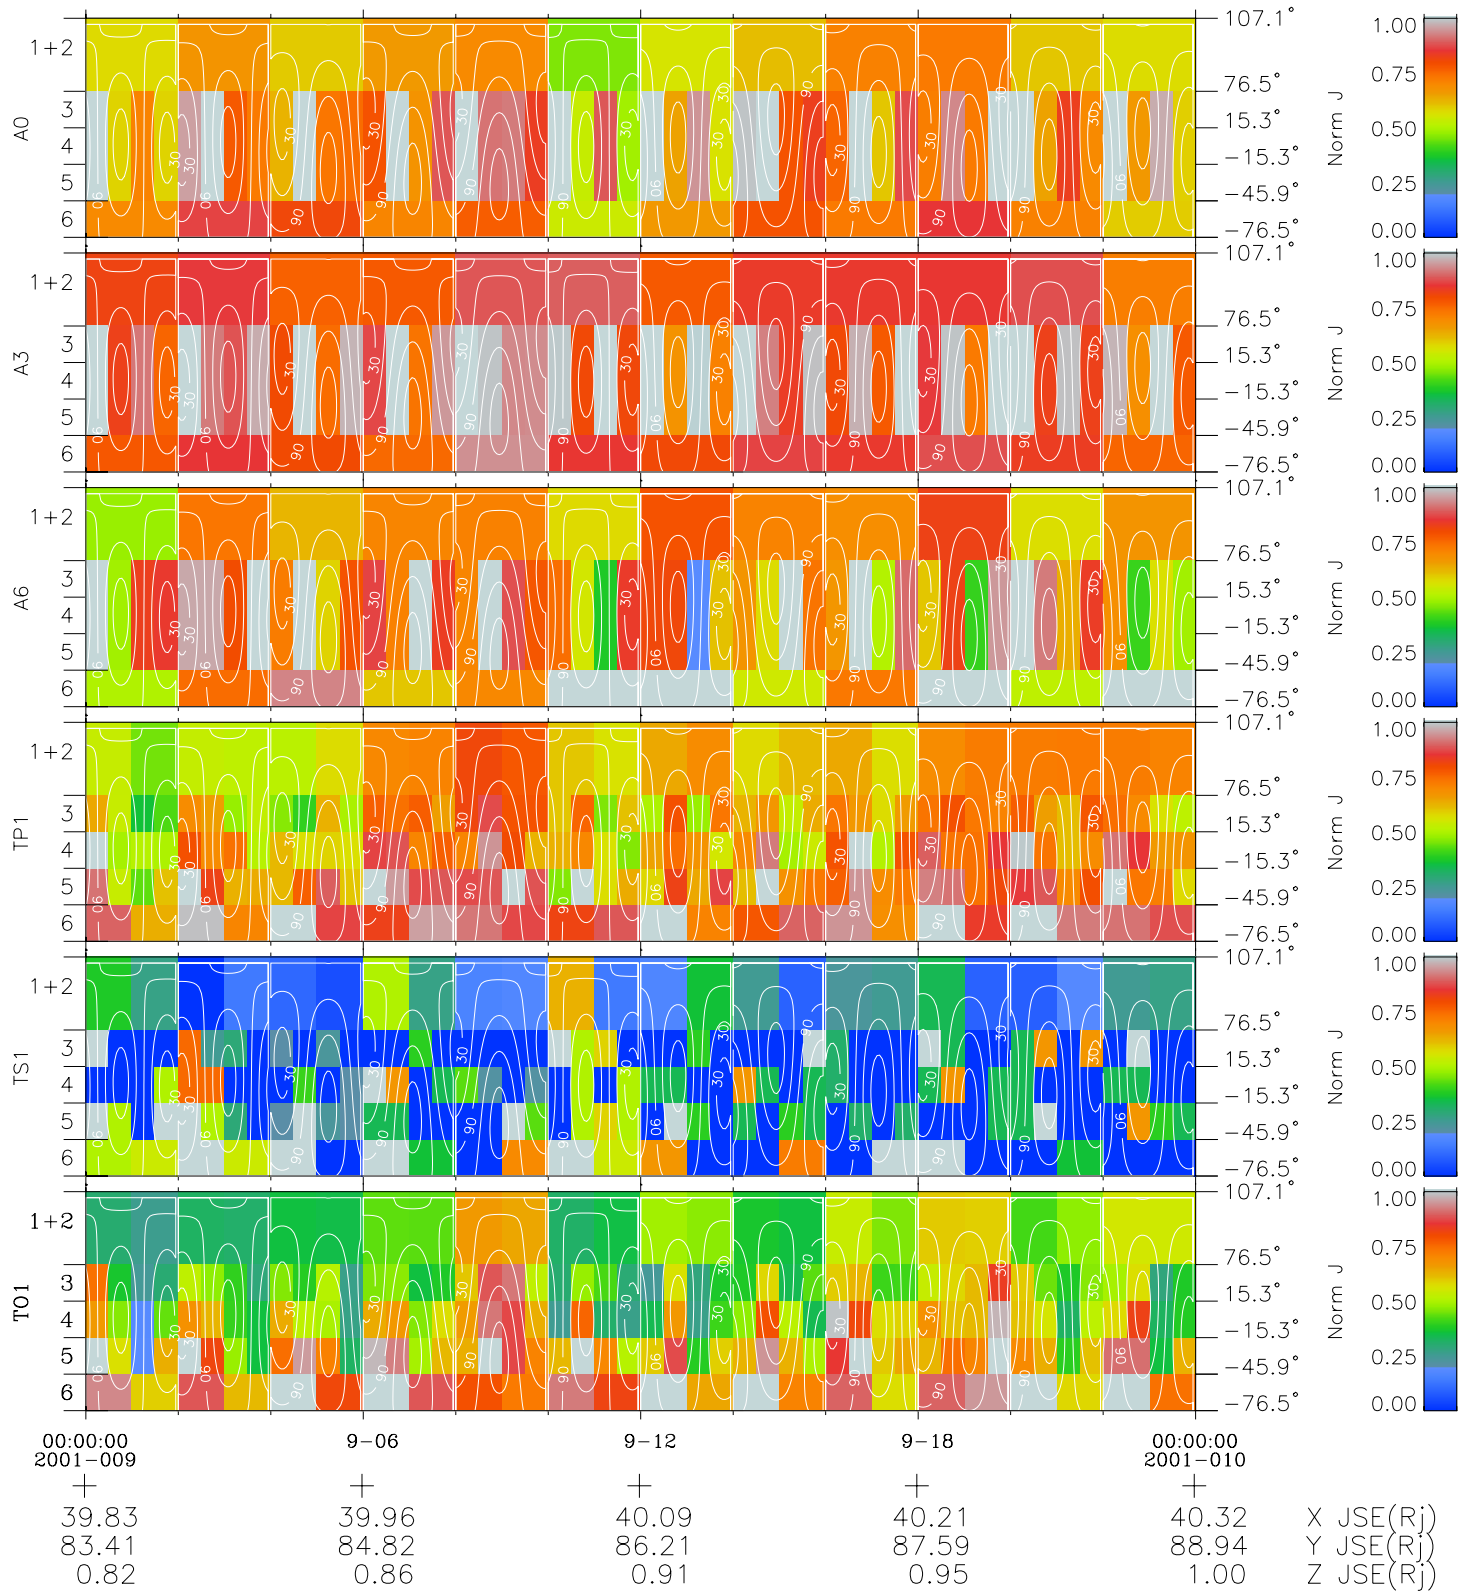

# Galileo EPD Real Time All-Sky Anisotropies 01009

Software Version: RTSKY\_NORM V 1.20  
 Data Production: 18-05-01  
 Plot Production: Mon Sep 17 22:21:14 2001  
 Color File: wondr3  
 Geofactor File: 1.1

- ◇ = Jupiter look direction
- = Corotation look direction