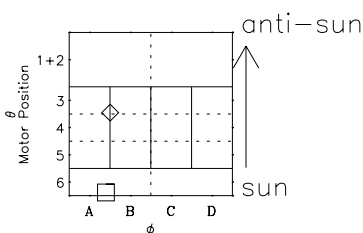

Galileo EPD Real-Time Six-Sector 01009

Software Version: RTLINE_R6 V 1.20
Data Production: 18-05-01
Plot Production: Mon Sep 17 22:22:38 2001

◇ = Jupiter look direction
□ = Corotation look direction