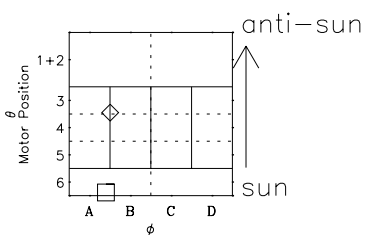

# Galileo EPD Real-Time Six-Sector 01009

Software Version: RTLINE\_R6 V 1.20  
Data Production: 18-05-01  
Plot Production: Mon Sep 17 22:22:37 2001

◇ = Jupiter look direction  
□ = Corotation look direction