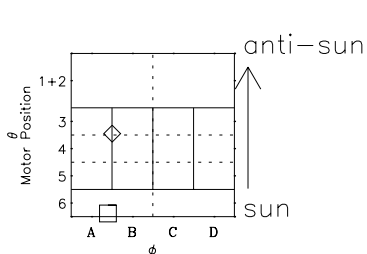

Galileo EPD Real-Time Six-Sector 01009

Software Version: RTLINE_R6 V 1.20
Data Production: 18-05-01
Plot Production: Mon Sep 17 22:22:36 2001

◇ = Jupiter look direction
□ = Corotation look direction