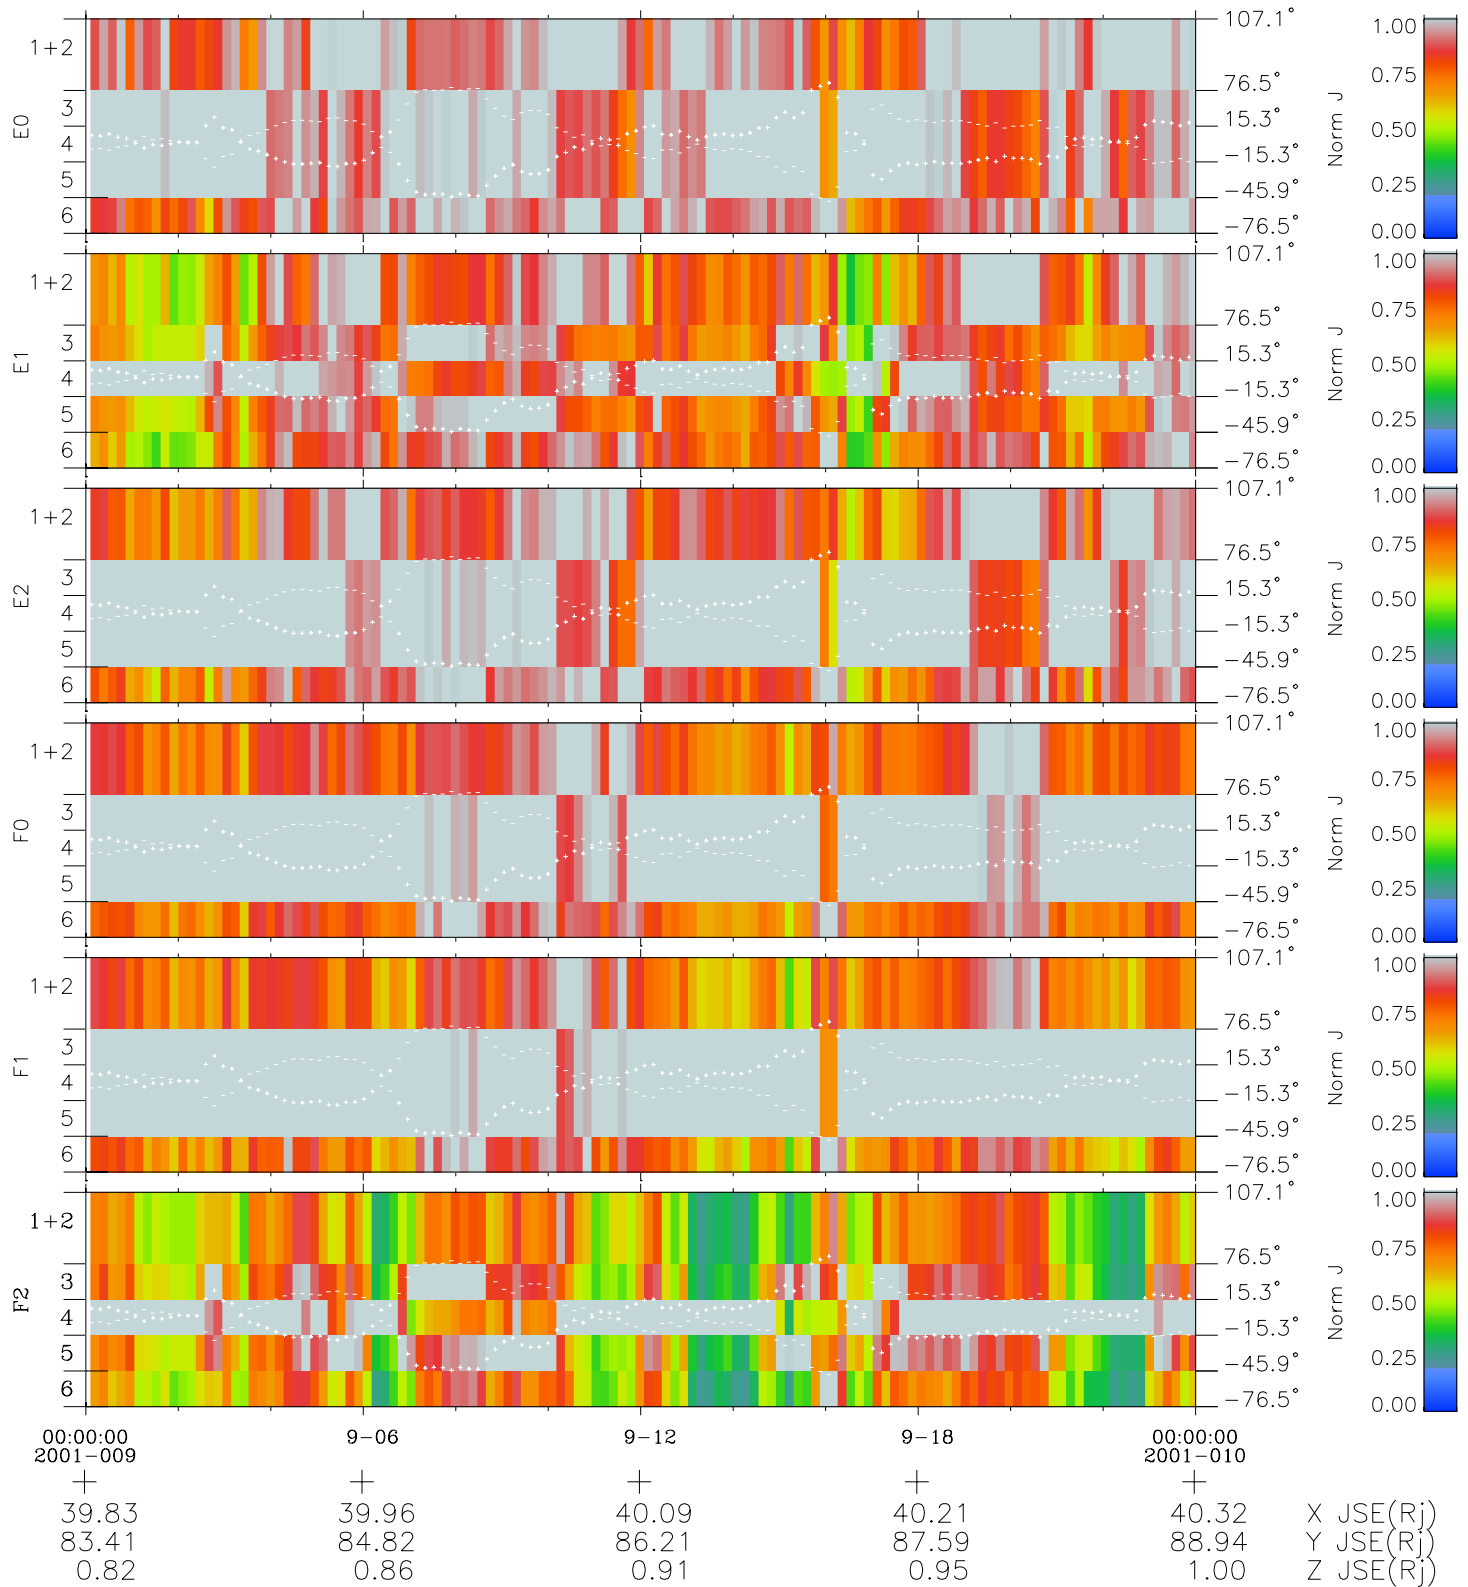

# Galileo EPD Real Elevation Anisotropies 01009

Software Version: RTELEV\_NORM V 1.20  
 Data Production: 18-05-01  
 Plot Production: Mon Sep 17 22:21:54 2001  
 Color File: wondr3  
 Geofactor File: 1.1

- ◇ = Jupiter look direction
- = Corotation look direction