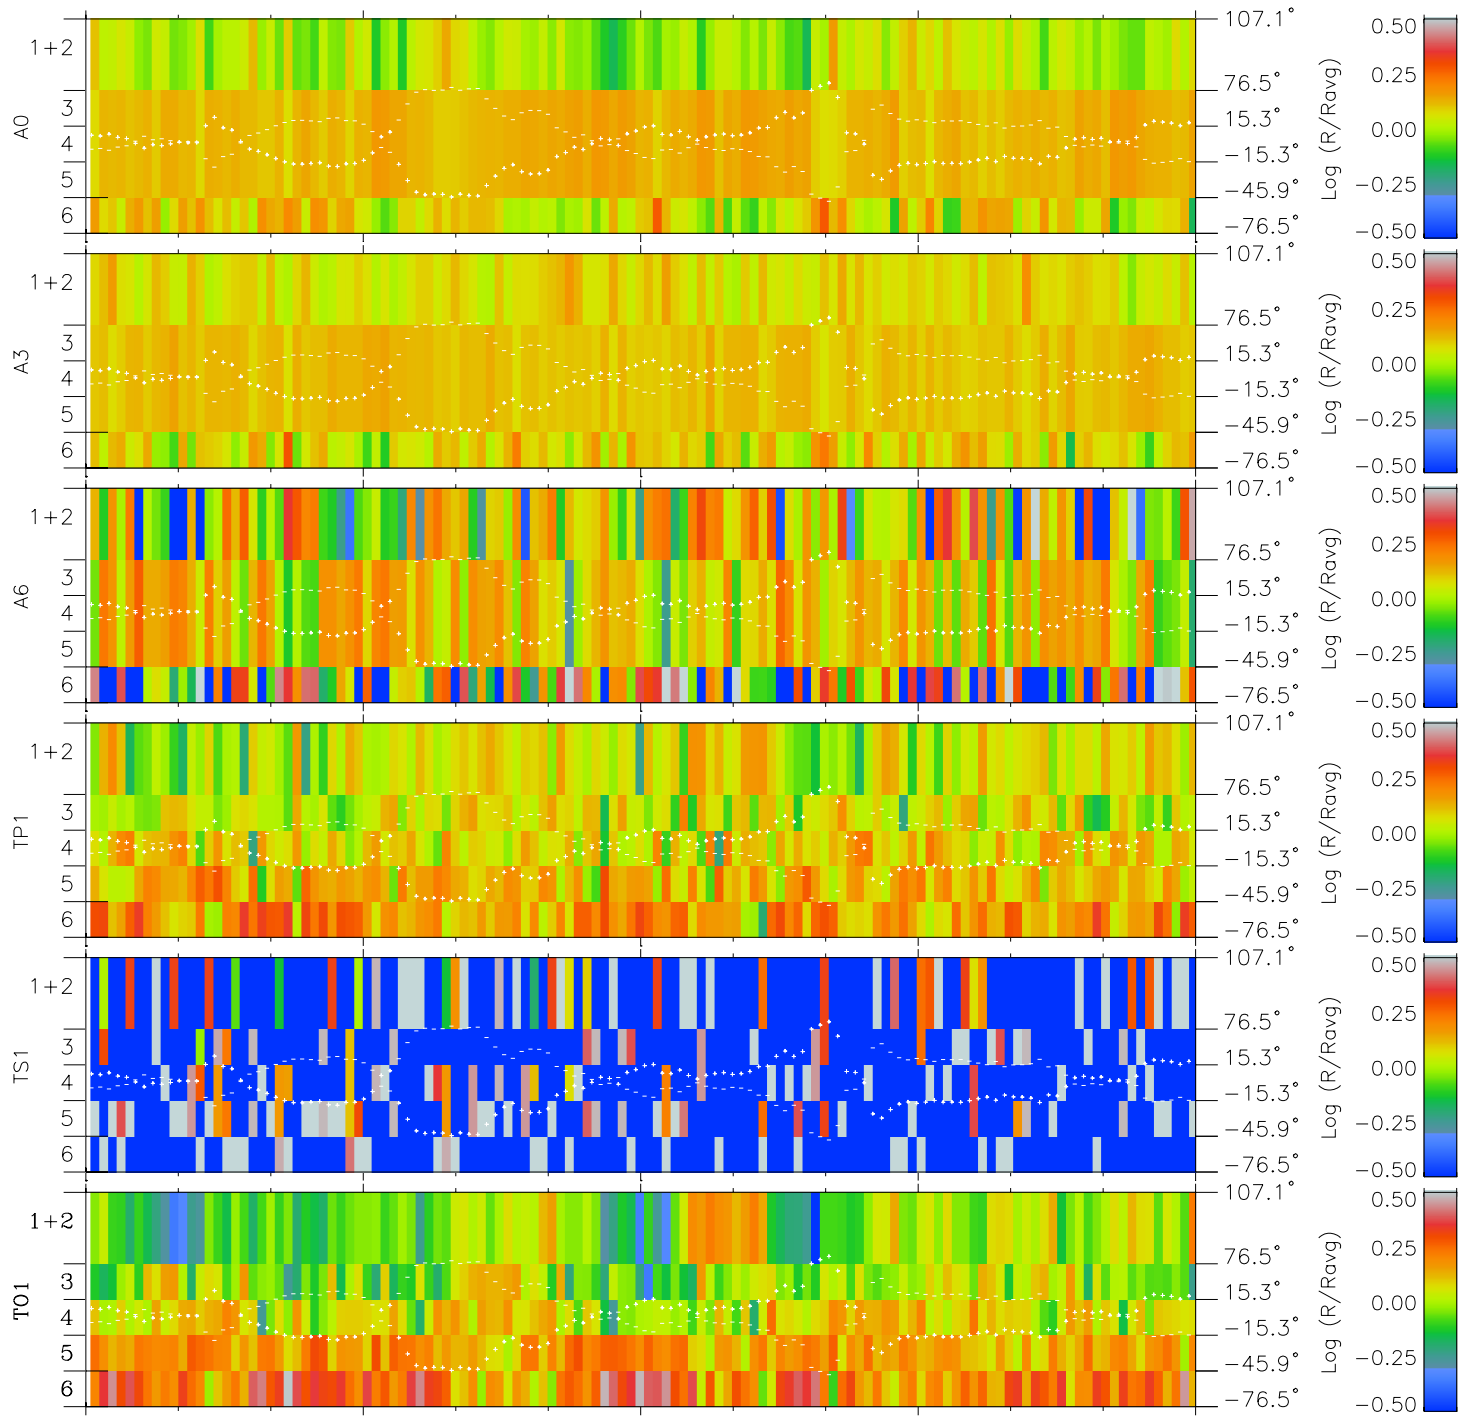

# Galileo EPD Real Elevation Anisotropies 01009

Software Version: RTELEV\_MEAN V 1.20  
 Data Production: 18-05-01  
 Plot Production: Mon Sep 17 22:21:27 2001  
 Color File: wondr3  
 Geofactor File: 1.1

00:00:00 2001-009	9-06	9-12	9-18	00:00:00 2001-010	
+	+	+	+	+	X $JSE(R_j)$
39.83	39.96	40.09	40.21	40.32	Y $JSE(R_j)$
83.41	84.82	86.21	87.59	88.94	Z $JSE(R_j)$
0.82	0.86	0.91	0.95	1.00	

- ◇ = Jupiter look direction
- = Corotation look direction