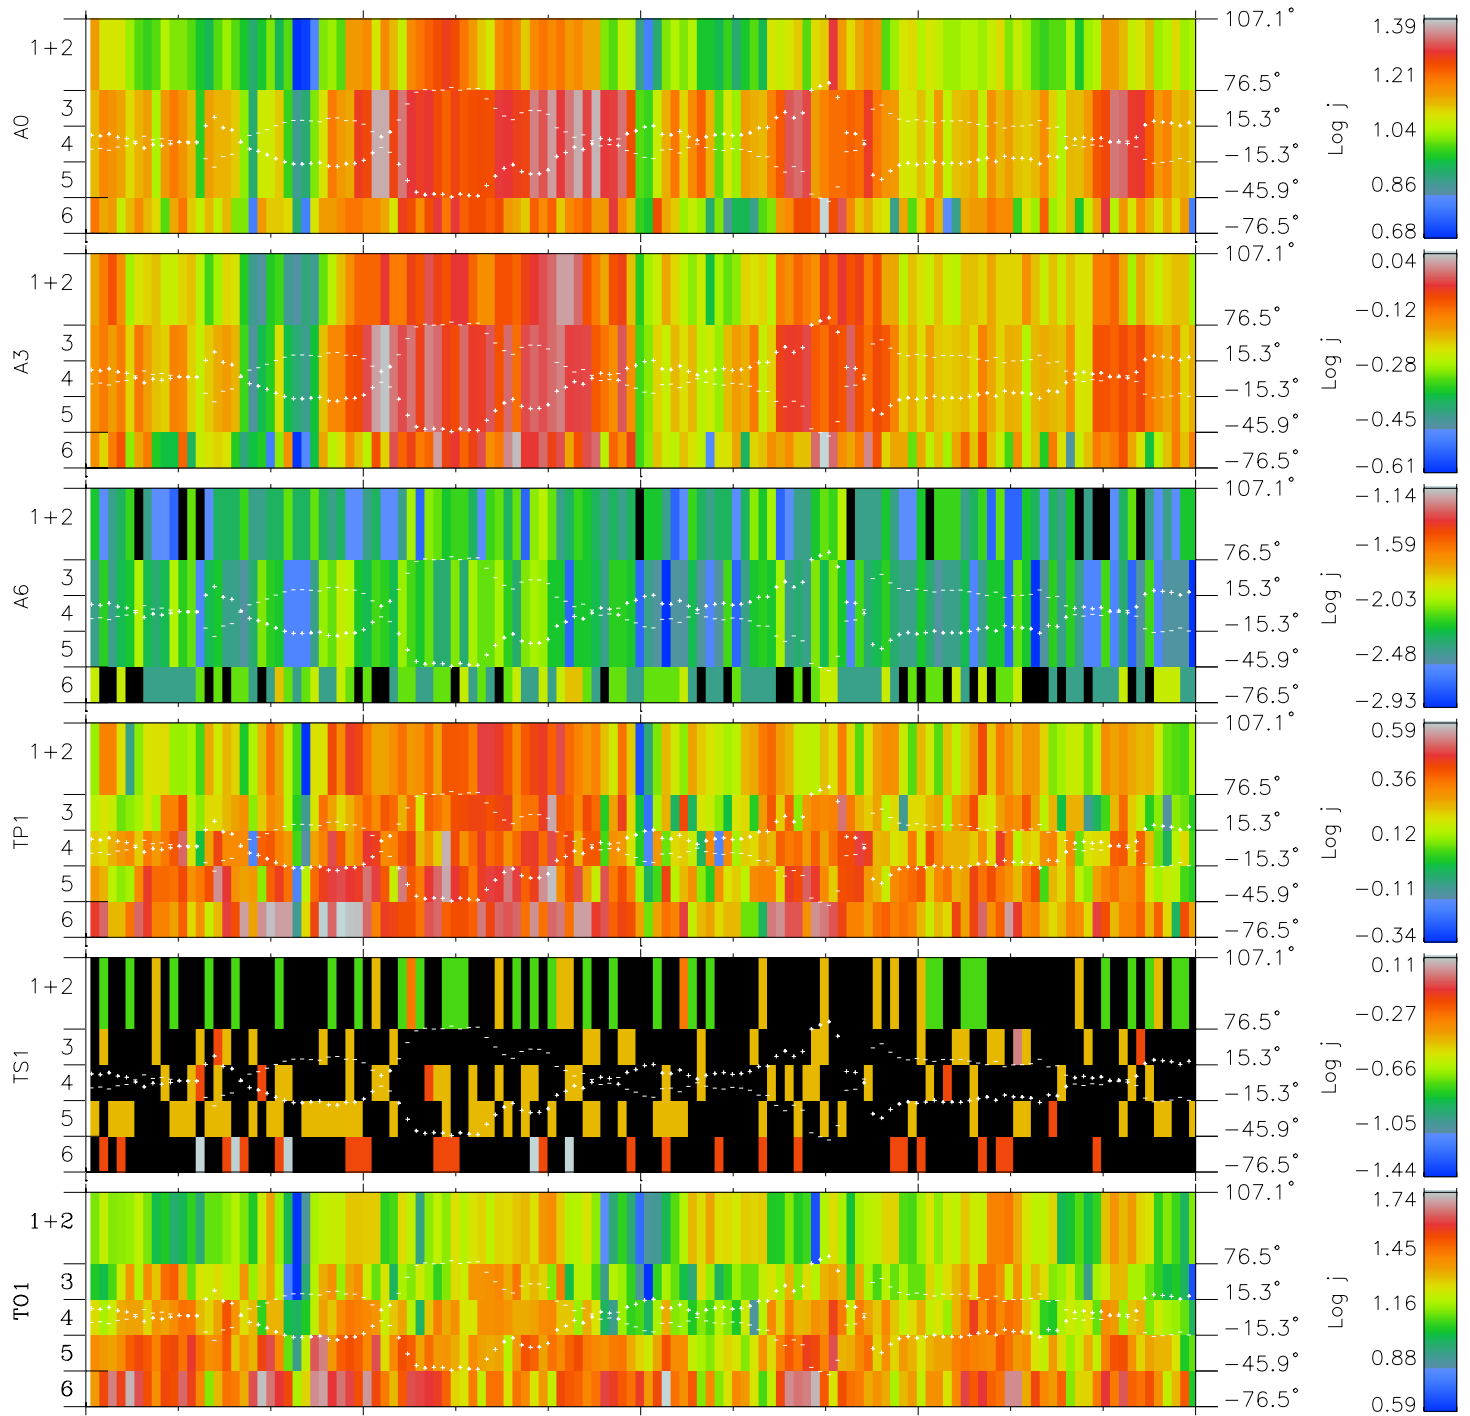

# Galileo EPD Real Elevation Anisotropies 01009

Software Version: RTELEV\_FLUX V 1.20  
Data Production: 18-05-01  
Plot Production: Mon Sep 17 22:21:39 2001  
Color File: wondr3  
Geofactor File: 1.1

00:00:00 2001-009	9-06	9-12	9-18	00:00:00 2001-010	
+	+	+	+	+	X JSE(R <sub>j</sub> )
39.83	39.96	40.09	40.21	40.32	Y JSE(R <sub>j</sub> )
83.41	84.82	86.21	87.59	88.94	Z JSE(R <sub>j</sub> )
0.82	0.86	0.91	0.95	1.00	

- ◇ = Jupiter look direction
- = Corotation look direction