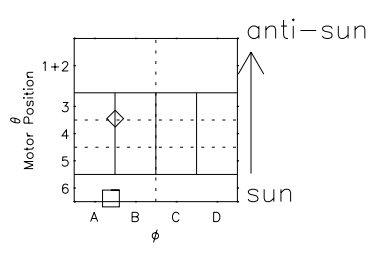

Galileo EPD Real Time Azimuth Anisotropies 01009

Software Version: RTAZIM_MEAN V 1.20
 Data Production: 18-05-01
 Plot Production: Mon Sep 17 22:22:05 2001
 Color File: wondr3
 Geofactor File: 1.1

◇ = Jupiter look direction
 □ = Corotation look direction