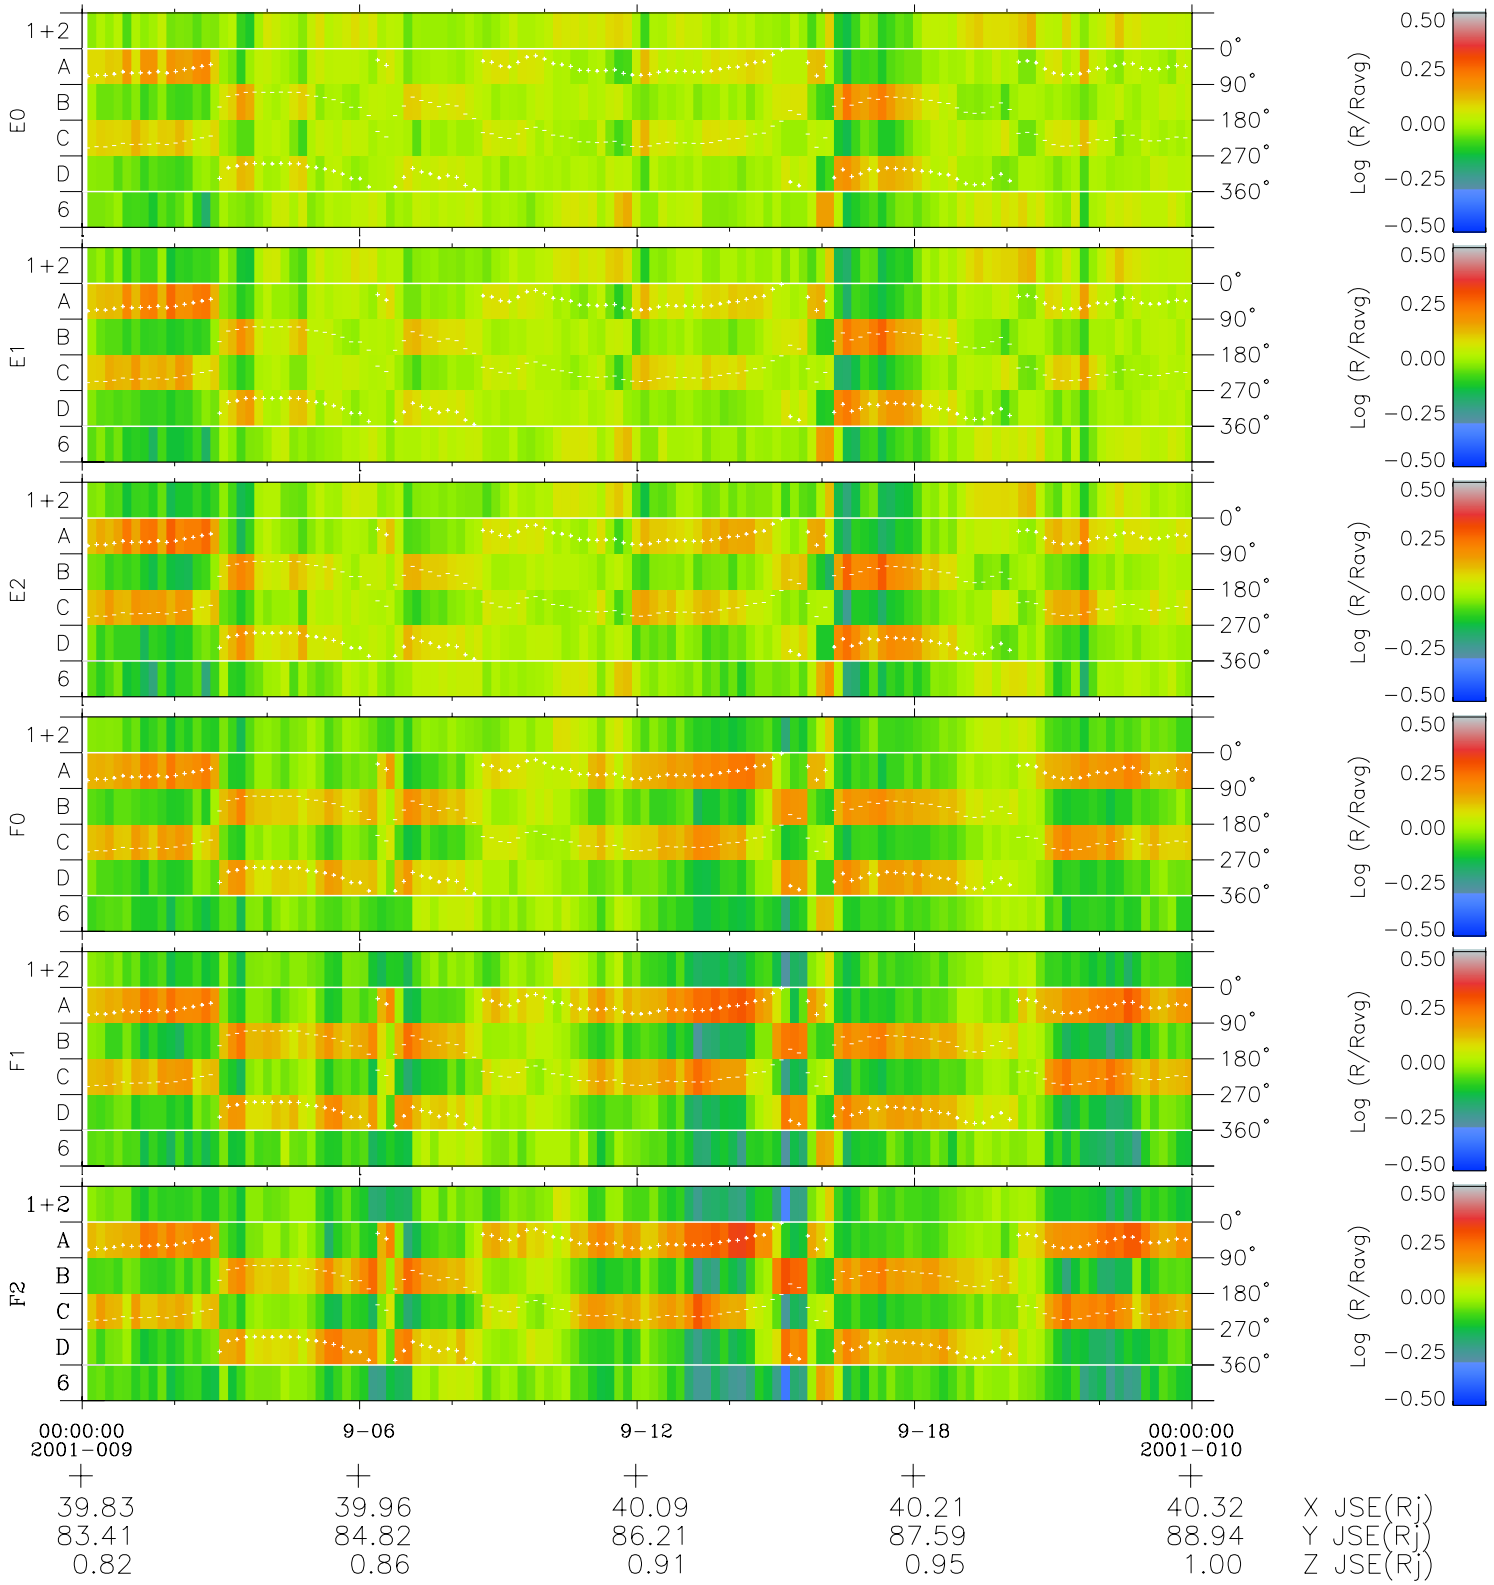

Galileo EPD Real Time Azimuth Anisotropies 01009

Software Version: RTAZIM_MEAN V 1.20
 Data Production: 18-05-01
 Plot Production: Mon Sep 17 22:22:05 2001
 Color File: wondr3
 Geofactor File: 1.1

◇ = Jupiter look direction
 □ = Corotation look direction