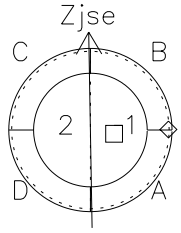

Galileo EPD Real Time Azimuth Anisotropies 01009

Software Version: RTAZIM_MEAN V 1.20
 Data Production: 18-05-01
 Plot Production: Mon Sep 17 22:22:05 2001
 Color File: wondr3
 Geofactor File: 1.1

◇ = Jupiter look direction
 □ = Corotation look direction