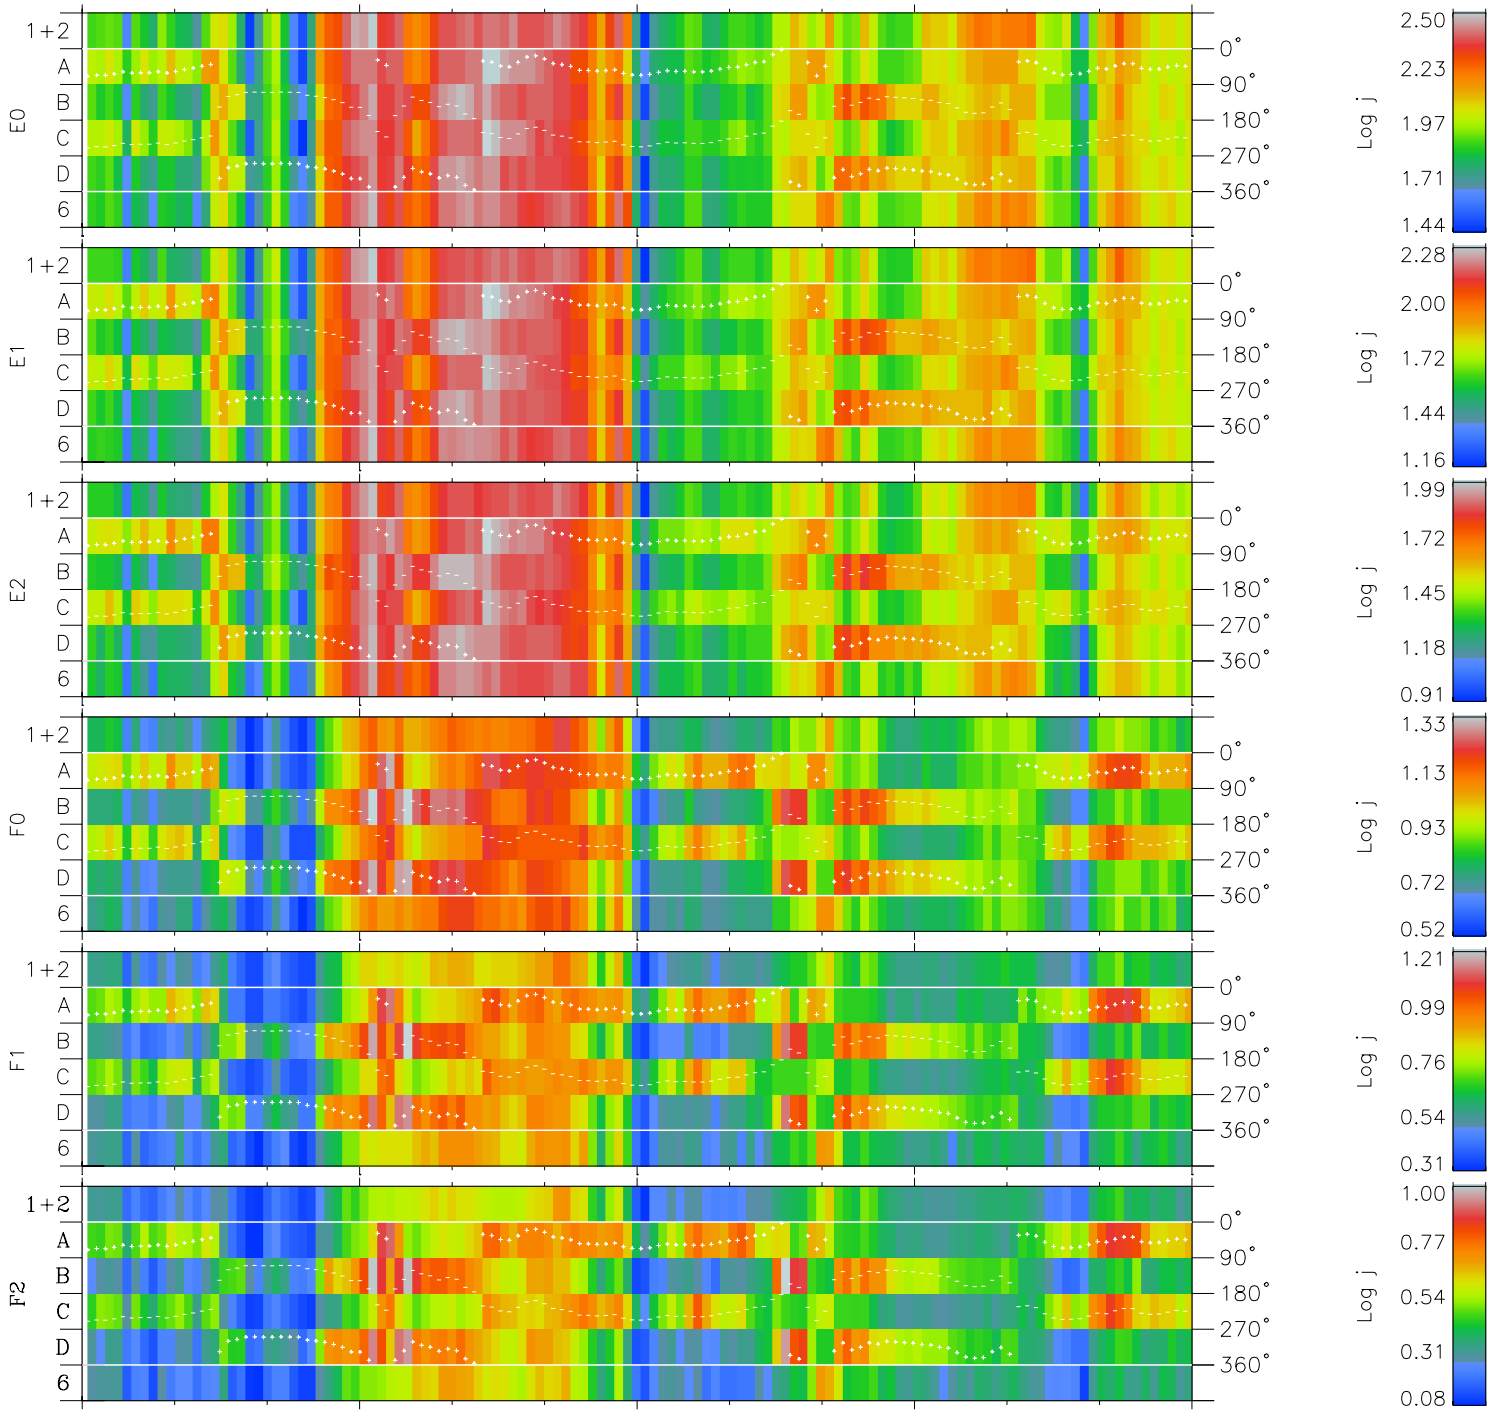

# Galileo EPD Real Time Azimuth Anisotropies 01009

Software Version: RTAZIM\_FLUX V 1.20  
 Data Production: 18-05-01  
 Plot Production: Mon Sep 17 22:22:15 2001  
 Color File: wondr3  
 Geofactor File: 1.1

00:00:00 2001-009	9-06	9-12	9-18	00:00:00 2001-010	
+	+	+	+	+	X JSE(R <sub>j</sub> )
39.83	39.96	40.09	40.21	40.32	Y JSE(R <sub>j</sub> )
83.41	84.82	86.21	87.59	88.94	Z JSE(R <sub>j</sub> )
0.82	0.86	0.91	0.95	1.00	

◇ = Jupiter look direction  
 □ = Corotation look direction