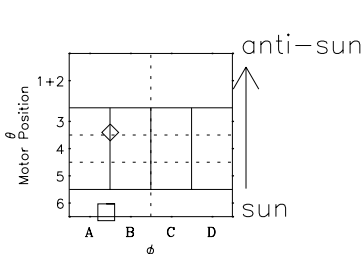

Galileo EPD Real-Time Six-Sector 01008

Software Version: RTLINE_R6 V 1.20
Data Production: 18-05-01
Plot Production: Mon Sep 17 22:14:34 2001

◇ = Jupiter look direction
□ = Corotation look direction