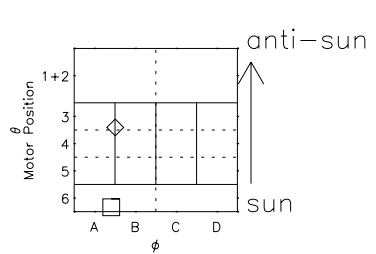

Galileo EPD Real Time Azimuth Anisotropies 01008

Software Version: RTAZIM_MEAN V 1.20
 Data Production: 18-05-01
 Plot Production: Mon Sep 17 22:14:07 2001
 Color File: wondr3
 Geofactor File: 1.1

◇ = Jupiter look direction
 □ = Corotation look direction