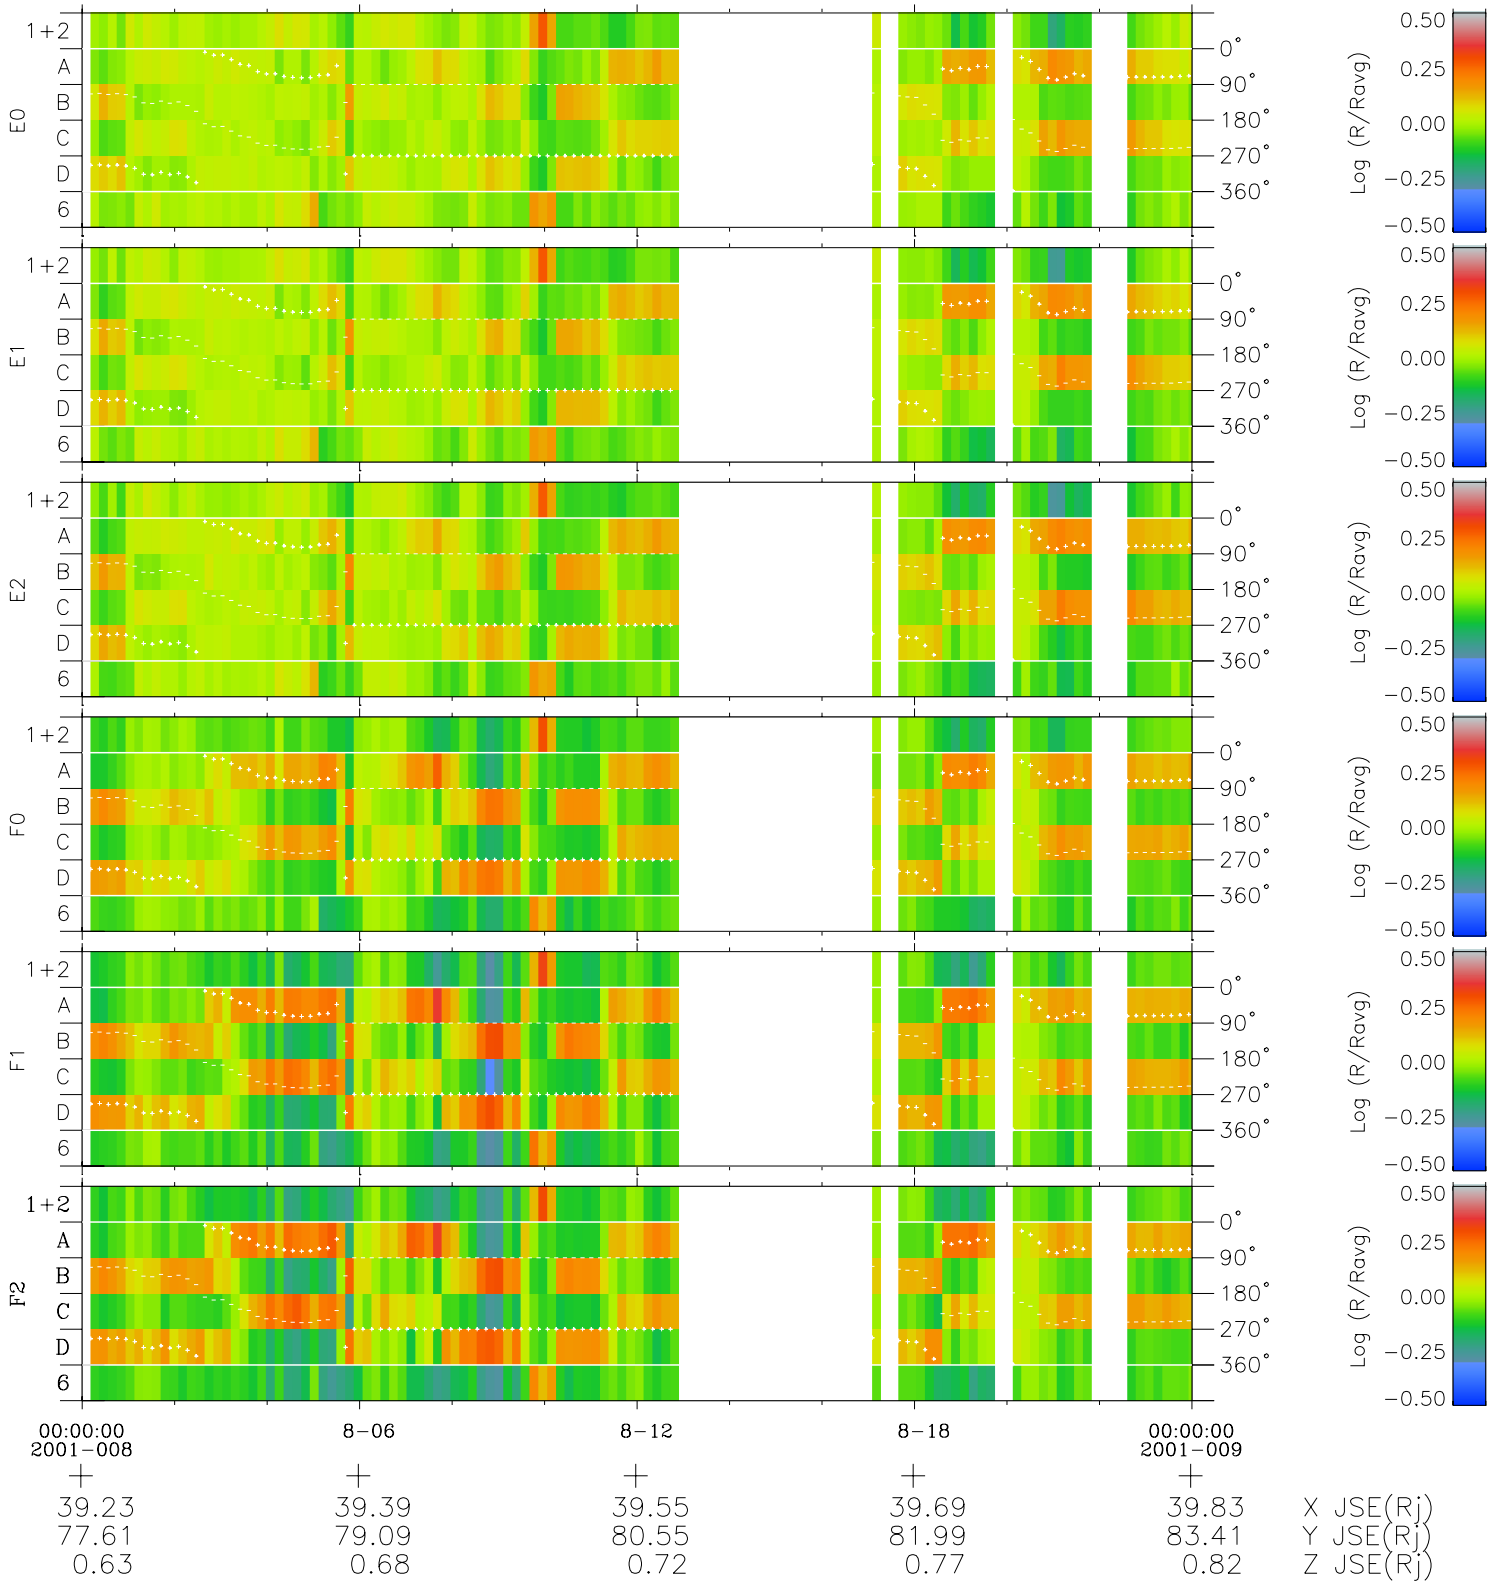

Galileo EPD Real Time Azimuth Anisotropies 01008

Software Version: RTAZIM_MEAN V 1.20
 Data Production: 18-05-01
 Plot Production: Mon Sep 17 22:14:07 2001
 Color File: wondr3
 Geofactor File: 1.1

◇ = Jupiter look direction
 □ = Corotation look direction