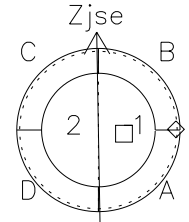

Galileo EPD Real Time Azimuth Anisotropies 01008

Software Version: RTAZIM_MEAN V 1.20
 Data Production: 18-05-01
 Plot Production: Mon Sep 17 22:14:07 2001
 Color File: wondr3
 Geofactor File: 1.1

◇ = Jupiter look direction
 □ = Corotation look direction