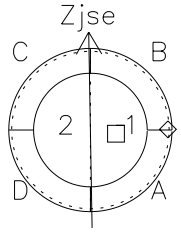

Galileo EPD Real Time Azimuth Anisotropies 01008

Software Version: RTAZIM_FLUX V 1.20
Data Production: 18-05-01
Plot Production: Mon Sep 17 22:14:15 2001
Color File: wondr3
Geofactor File: 1.1

◇ = Jupiter look direction
□ = Corotation look direction