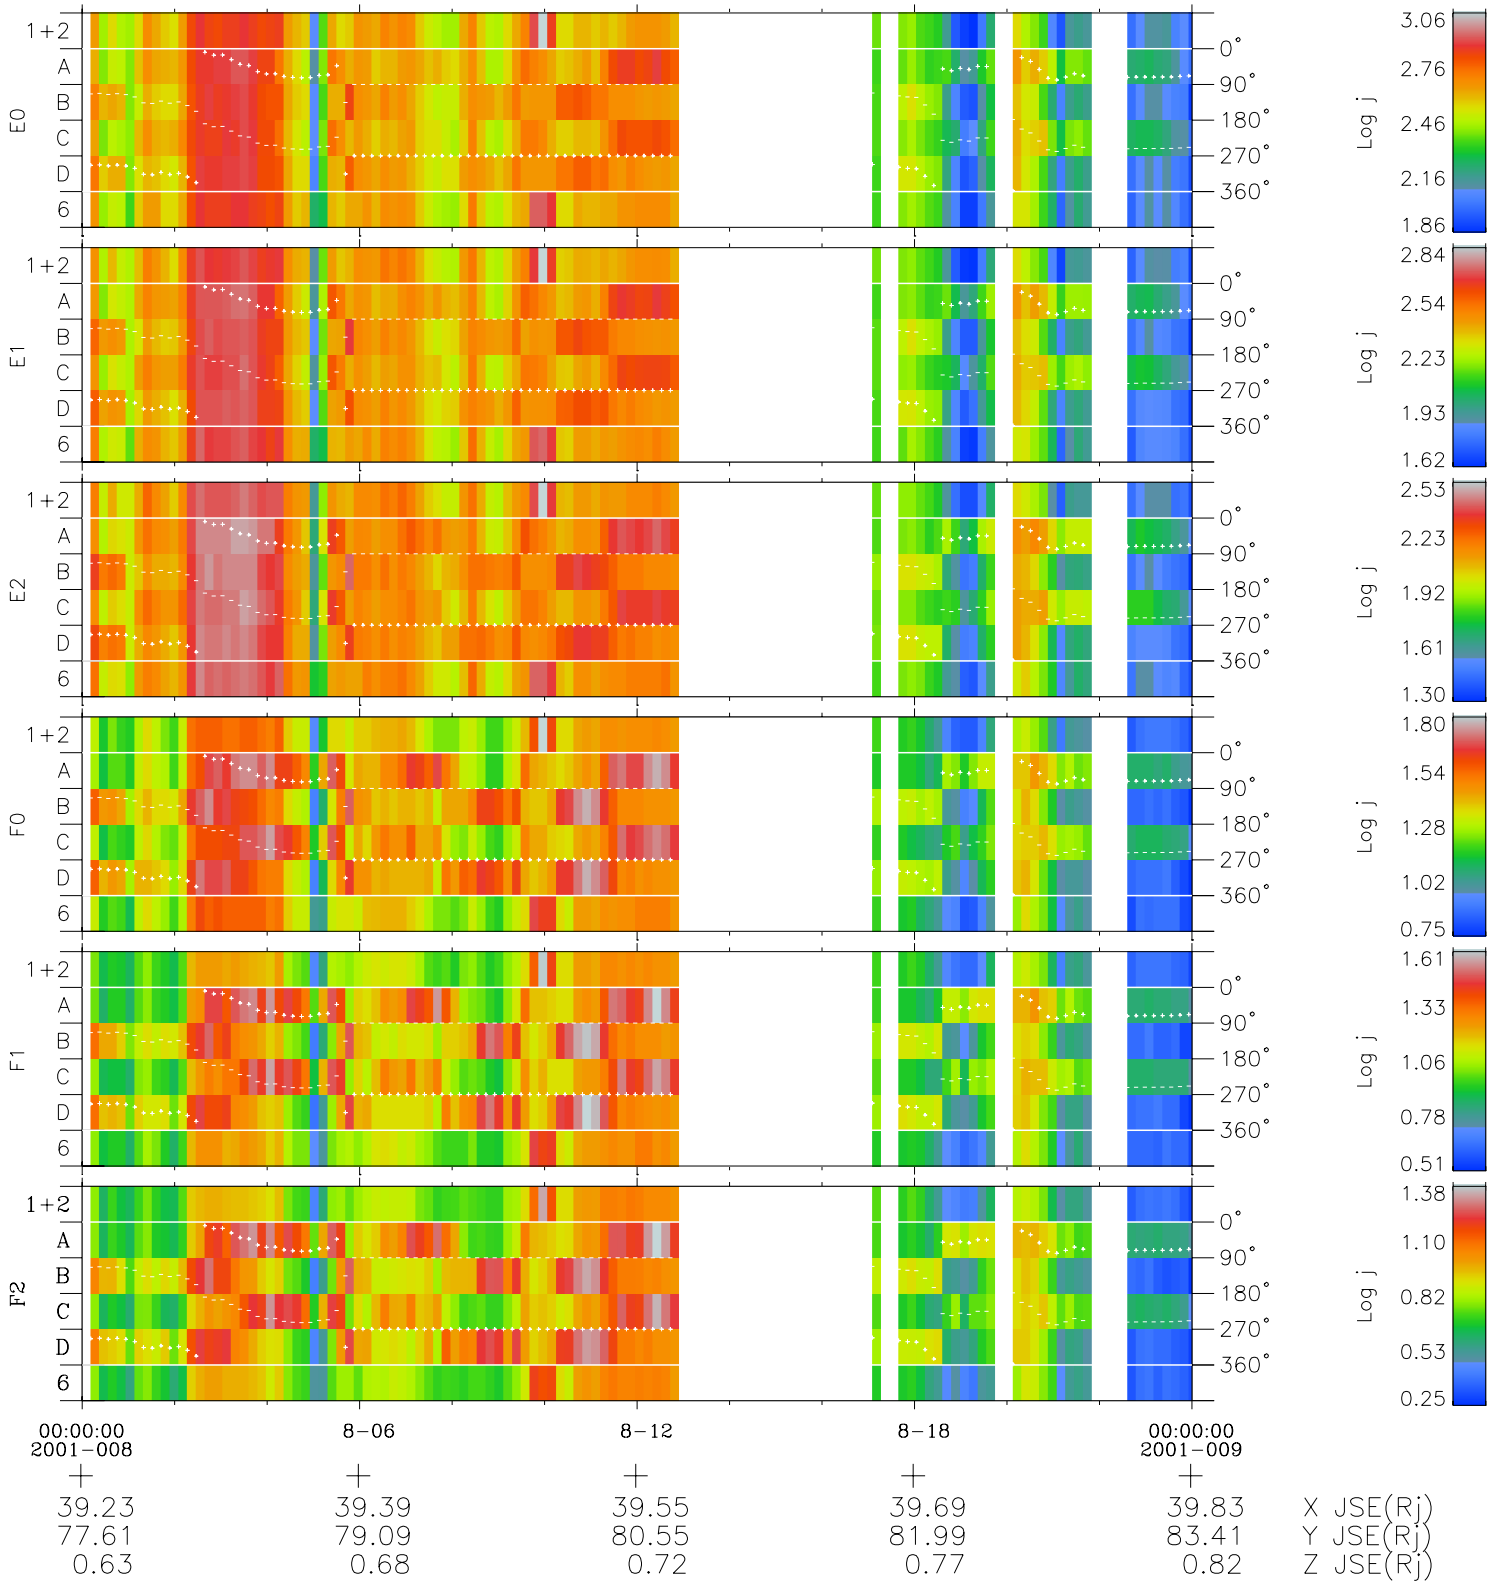

Galileo EPD Real Time Azimuth Anisotropies 01008

Software Version: RTAZIM_FLUX V 1.20
Data Production: 18-05-01
Plot Production: Mon Sep 17 22:14:15 2001
Color File: wondr3
Geofactor File: 1.1

◇ = Jupiter look direction
□ = Corotation look direction