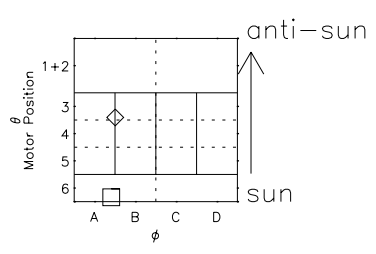

Galileo EPD Real Time Azimuth Anisotropies 01008

Software Version: RTAZIM_FLUX V 1.20
Data Production: 18-05-01
Plot Production: Mon Sep 17 22:14:15 2001
Color File: wondr3
Geofactor File: 1.1

◇ = Jupiter look direction
□ = Corotation look direction