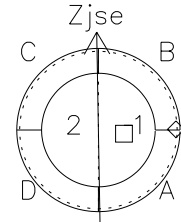

Galileo EPD Real Time Azimuth Anisotropies 01008

Software Version: RTAZIM_MEAN V 1.20
Data Production: 18-05-01
Plot Production: Mon Sep 17 22:14:03 2001
Color File: wondr3
Geofactor File: 1.1

◇ = Jupiter look direction
□ = Corotation look direction