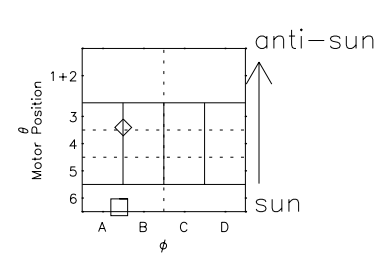

Galileo EPD Real Time Azimuth Anisotropies 01008

Software Version: RTAZIM_MEAN V 1.20
Data Production: 18-05-01
Plot Production: Mon Sep 17 22:14:03 2001
Color File: wondr3
Geofactor File: 1.1

◇ = Jupiter look direction
□ = Corotation look direction