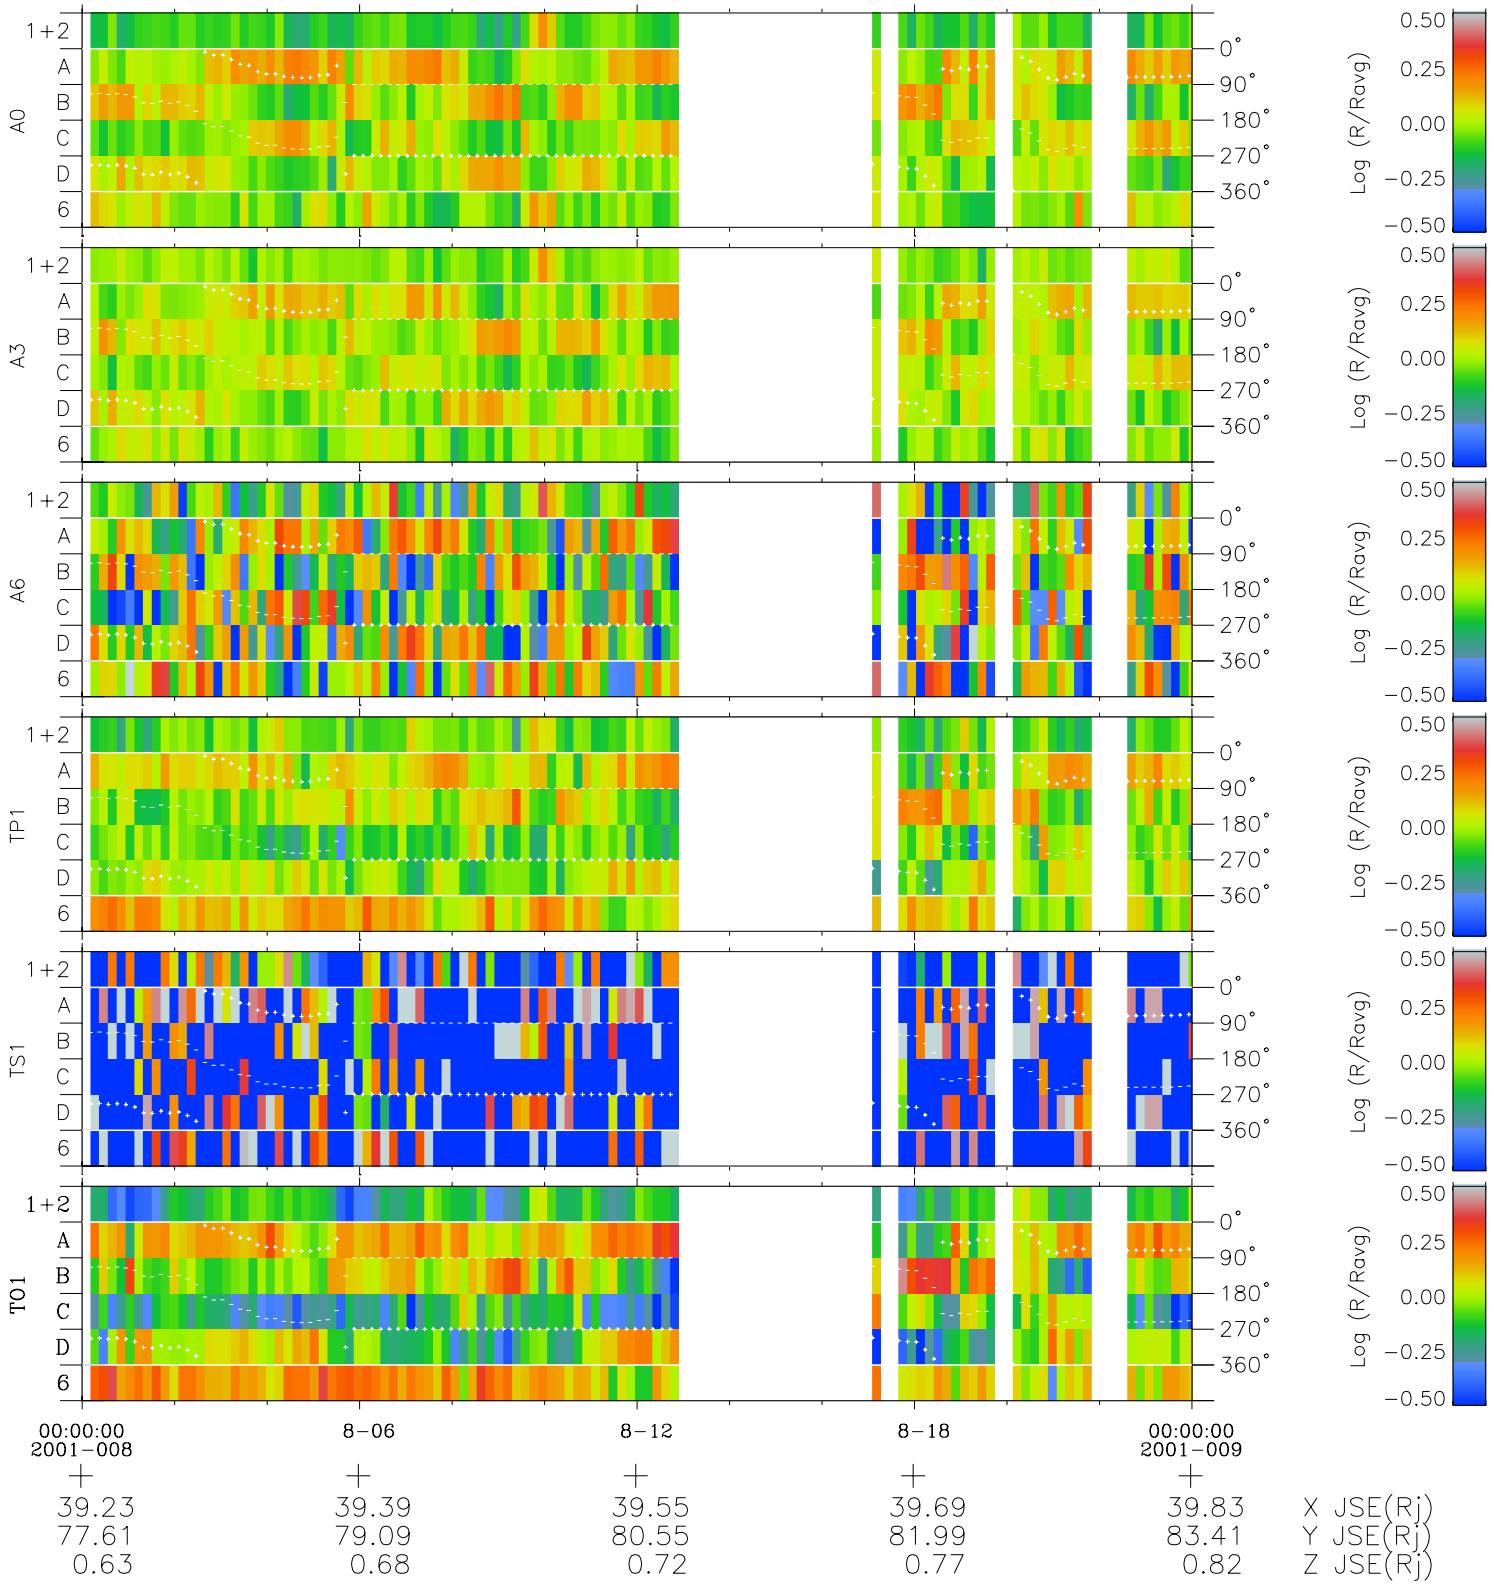

Galileo EPD Real Time Azimuth Anisotropies 01008

Software Version: RTAZIM_MEAN V 1.20
Data Production: 18-05-01
Plot Production: Mon Sep 17 22:14:03 2001
Color File: wondr3
Geofactor File: 1.1

◇ = Jupiter look direction
□ = Corotation look direction