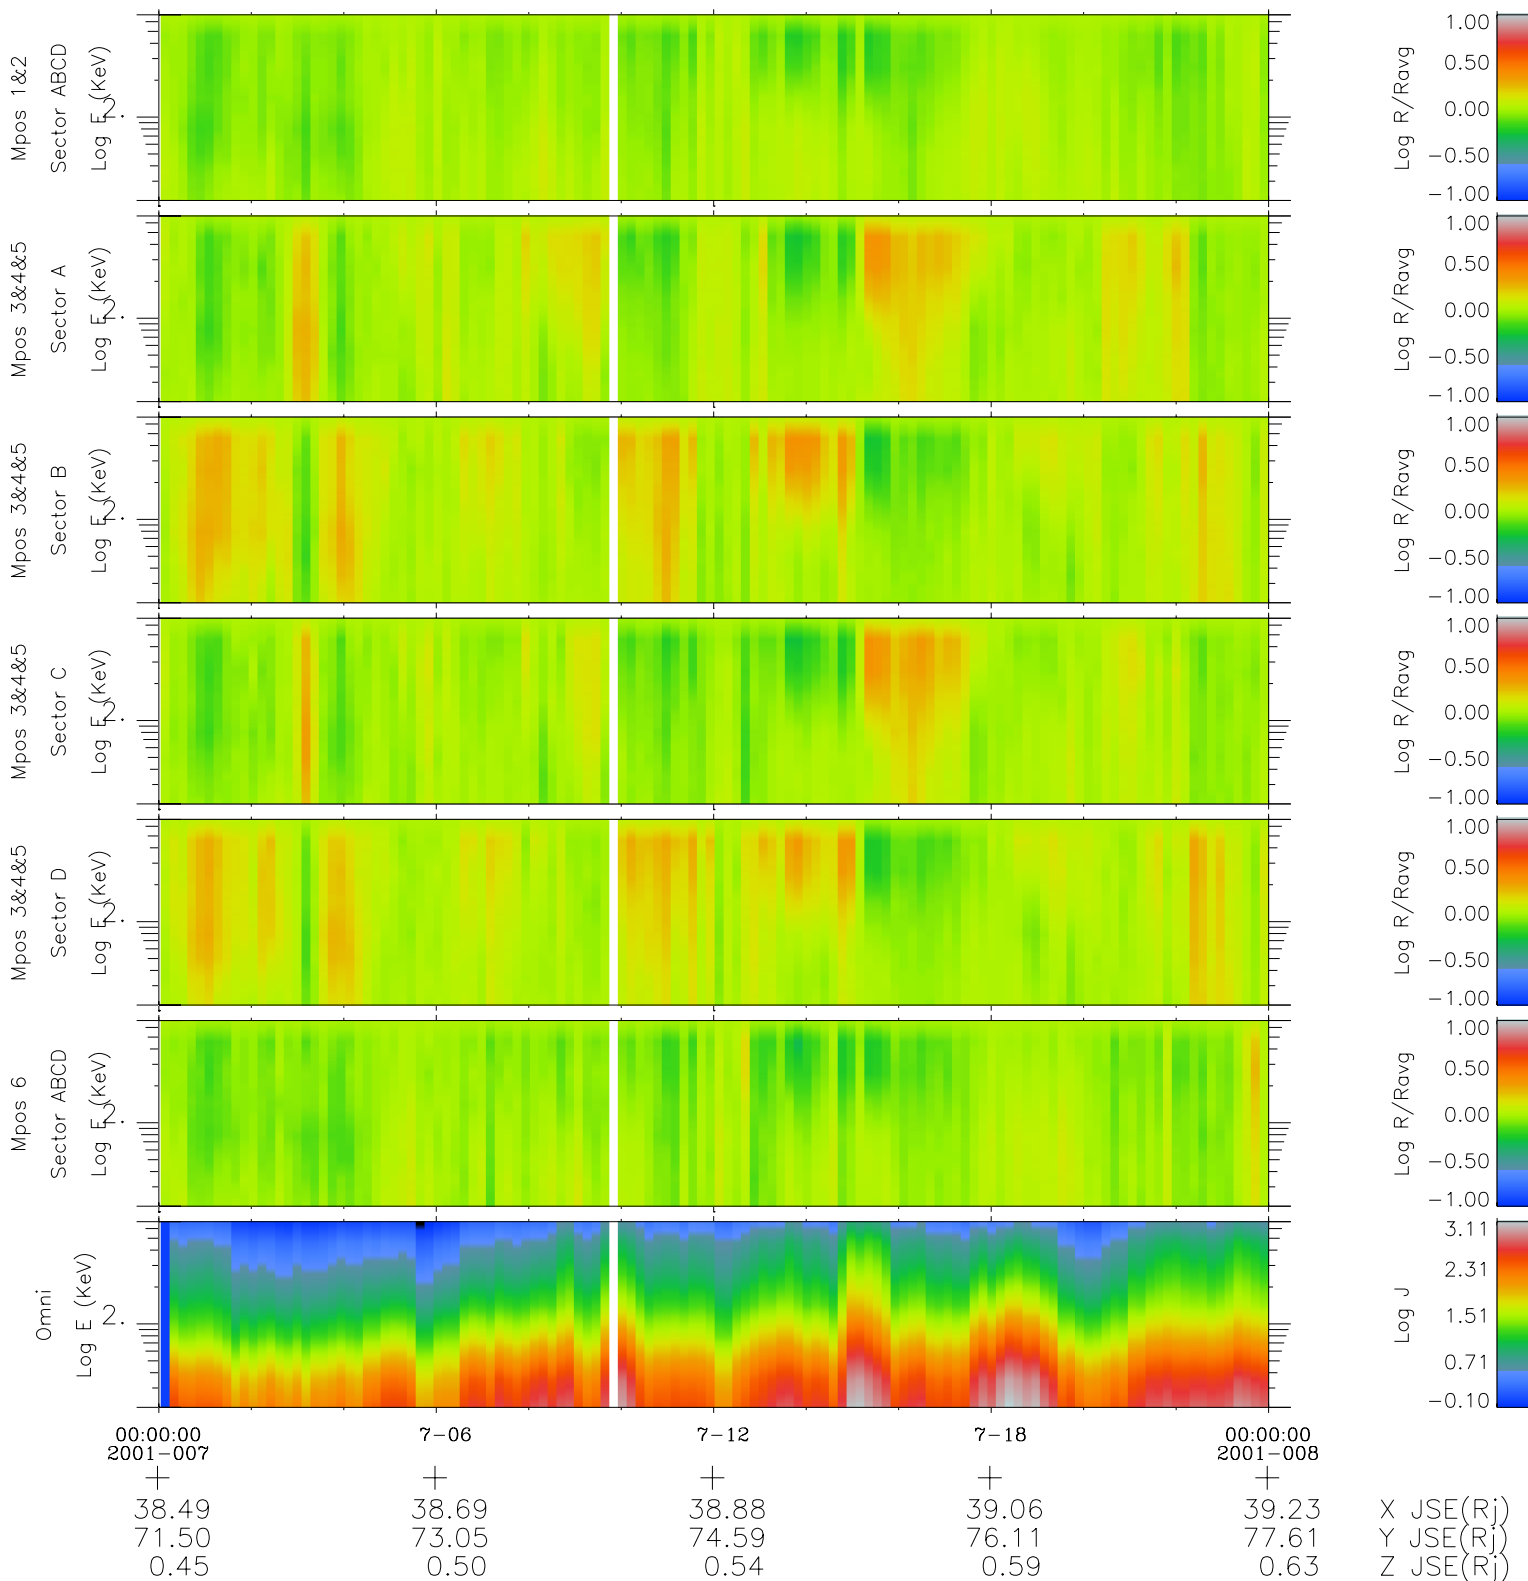

Galileo EPD Real Time R6 Electrons Spectra 01007

Software Version: RTSPEC_R6 V 1.20
 Data Production: 18-05-01
 Plot Production: Mon Sep 17 22:04:41 2001
 Color File: wondr3
 Geofactor File: 1.1

◇ = Jupiter look direction
 □ = Corotation look direction