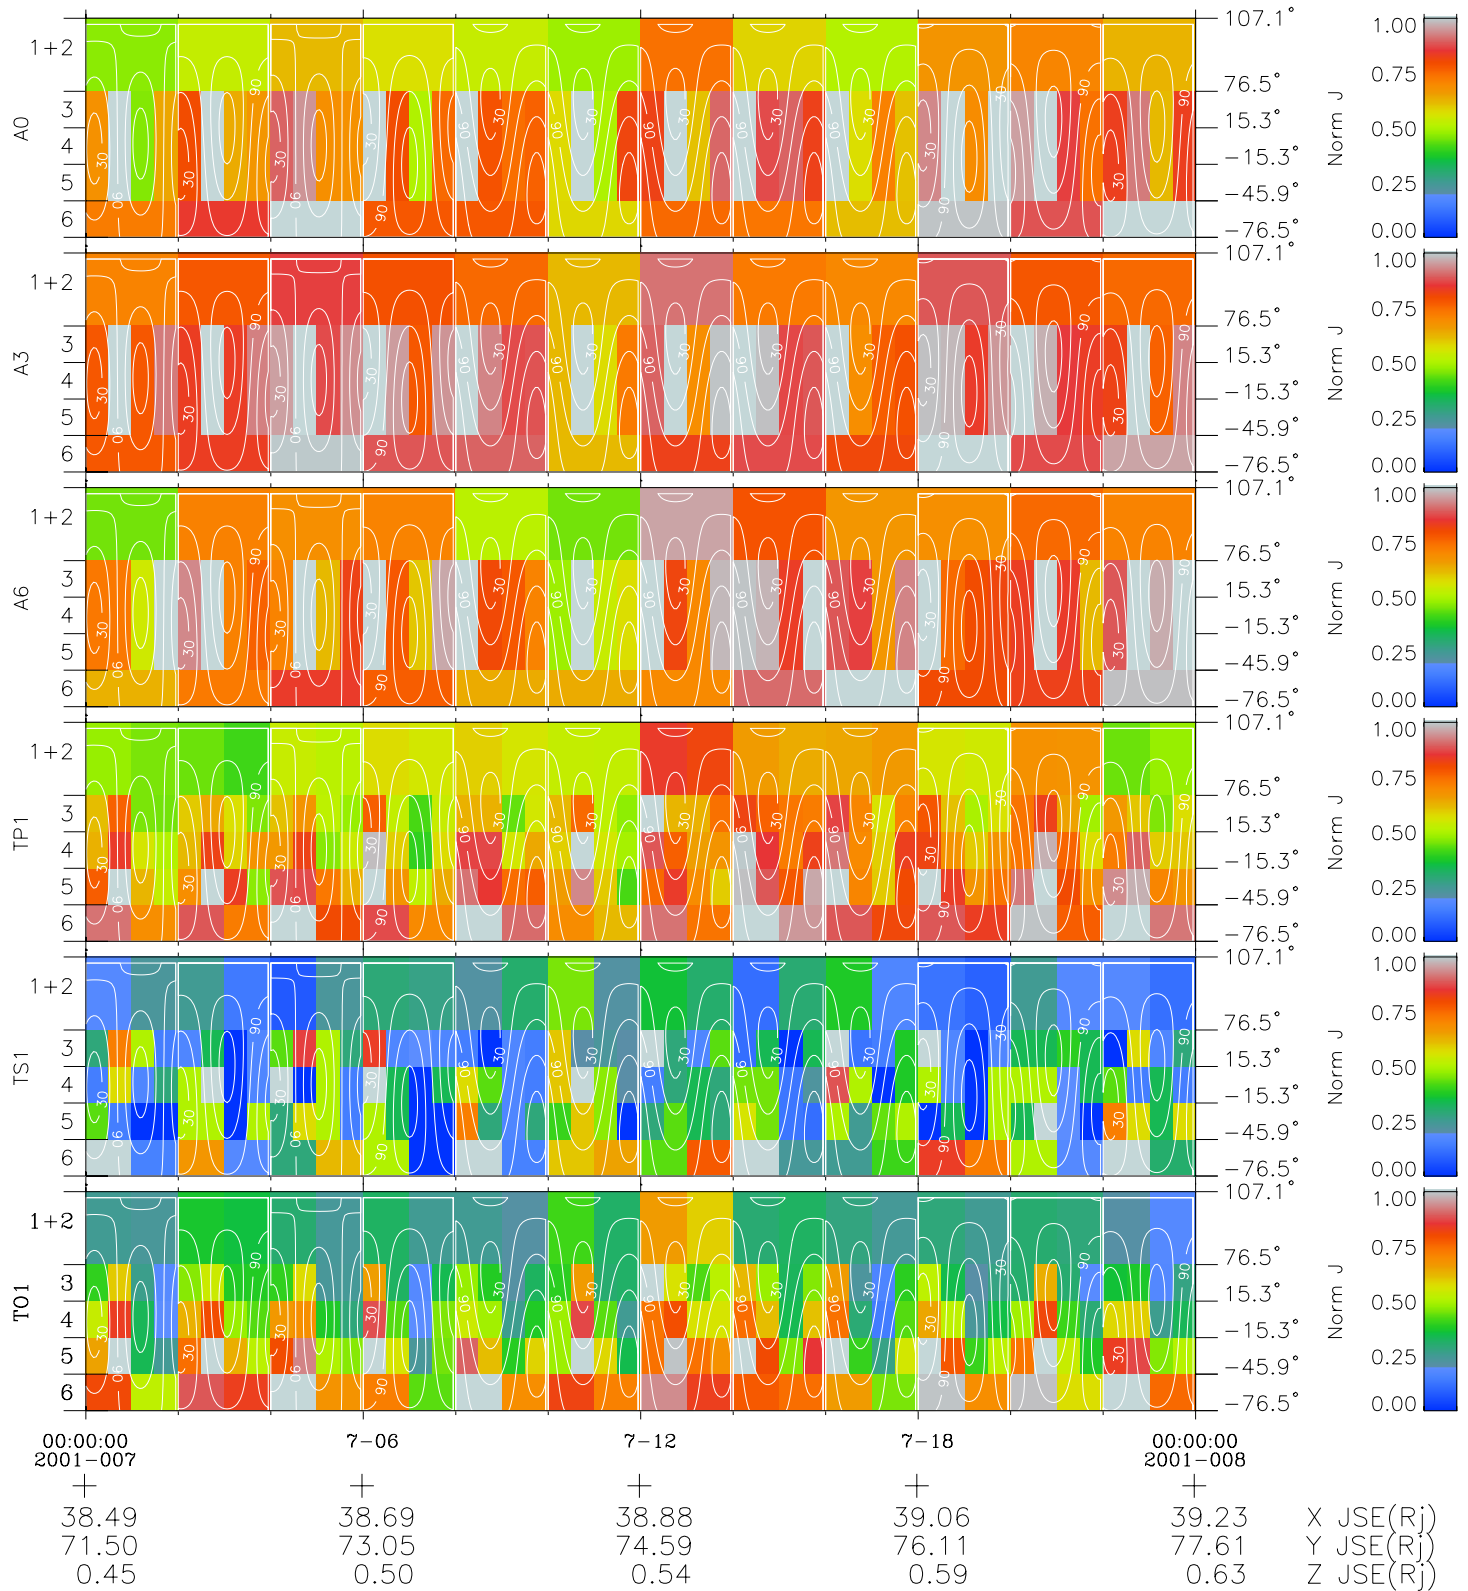

# Galileo EPD Real Time All-Sky Anisotropies 01007

Software Version: RTSKY\_NORM V 1.20  
 Data Production: 18-05-01  
 Plot Production: Mon Sep 17 22:05:23 2001  
 Color File: wondr3  
 Geofactor File: 1.1

- ◇ = Jupiter look direction
- = Corotation look direction