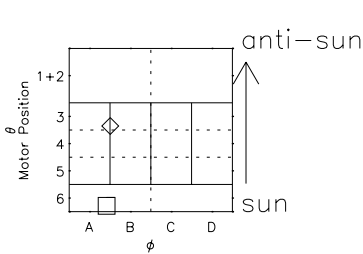

Galileo EPD Real Time All-Sky Anisotropies 01007

Software Version: RTSKY_MEAN V 1.20
 Data Production: 18-05-01
 Plot Production: Mon Sep 17 22:04:55 2001
 Color File: wondr3
 Geofactor File: 1.1

- ◇ = Jupiter look direction
- = Corotation look direction