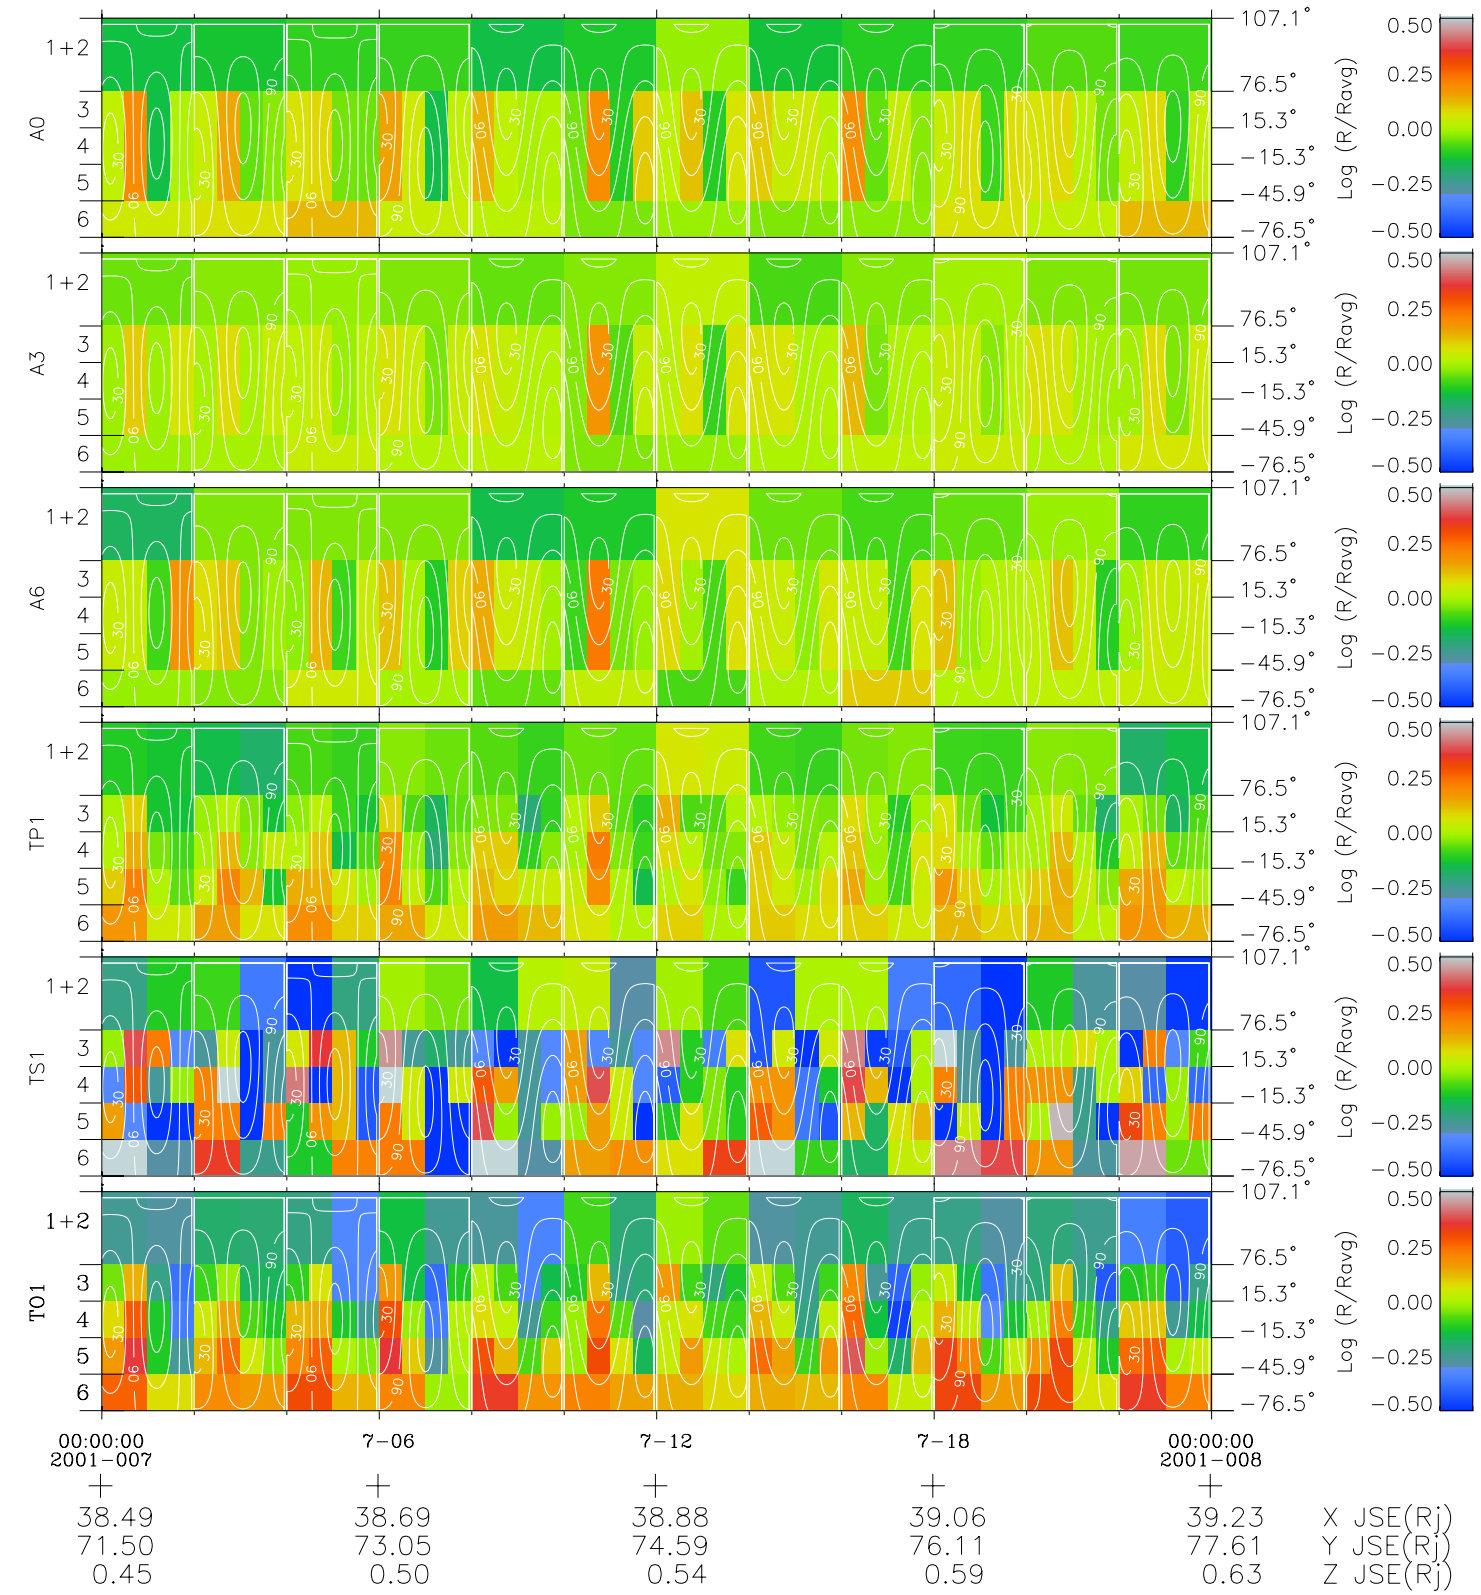

Galileo EPD Real Time All-Sky Anisotropies 01007

Software Version: RTSKY_MEAN V 1.20
 Data Production: 18-05-01
 Plot Production: Mon Sep 17 22:04:55 2001
 Color File: wondr3
 Geofactor File: 1.1

- ◇ = Jupiter look direction
- = Corotation look direction