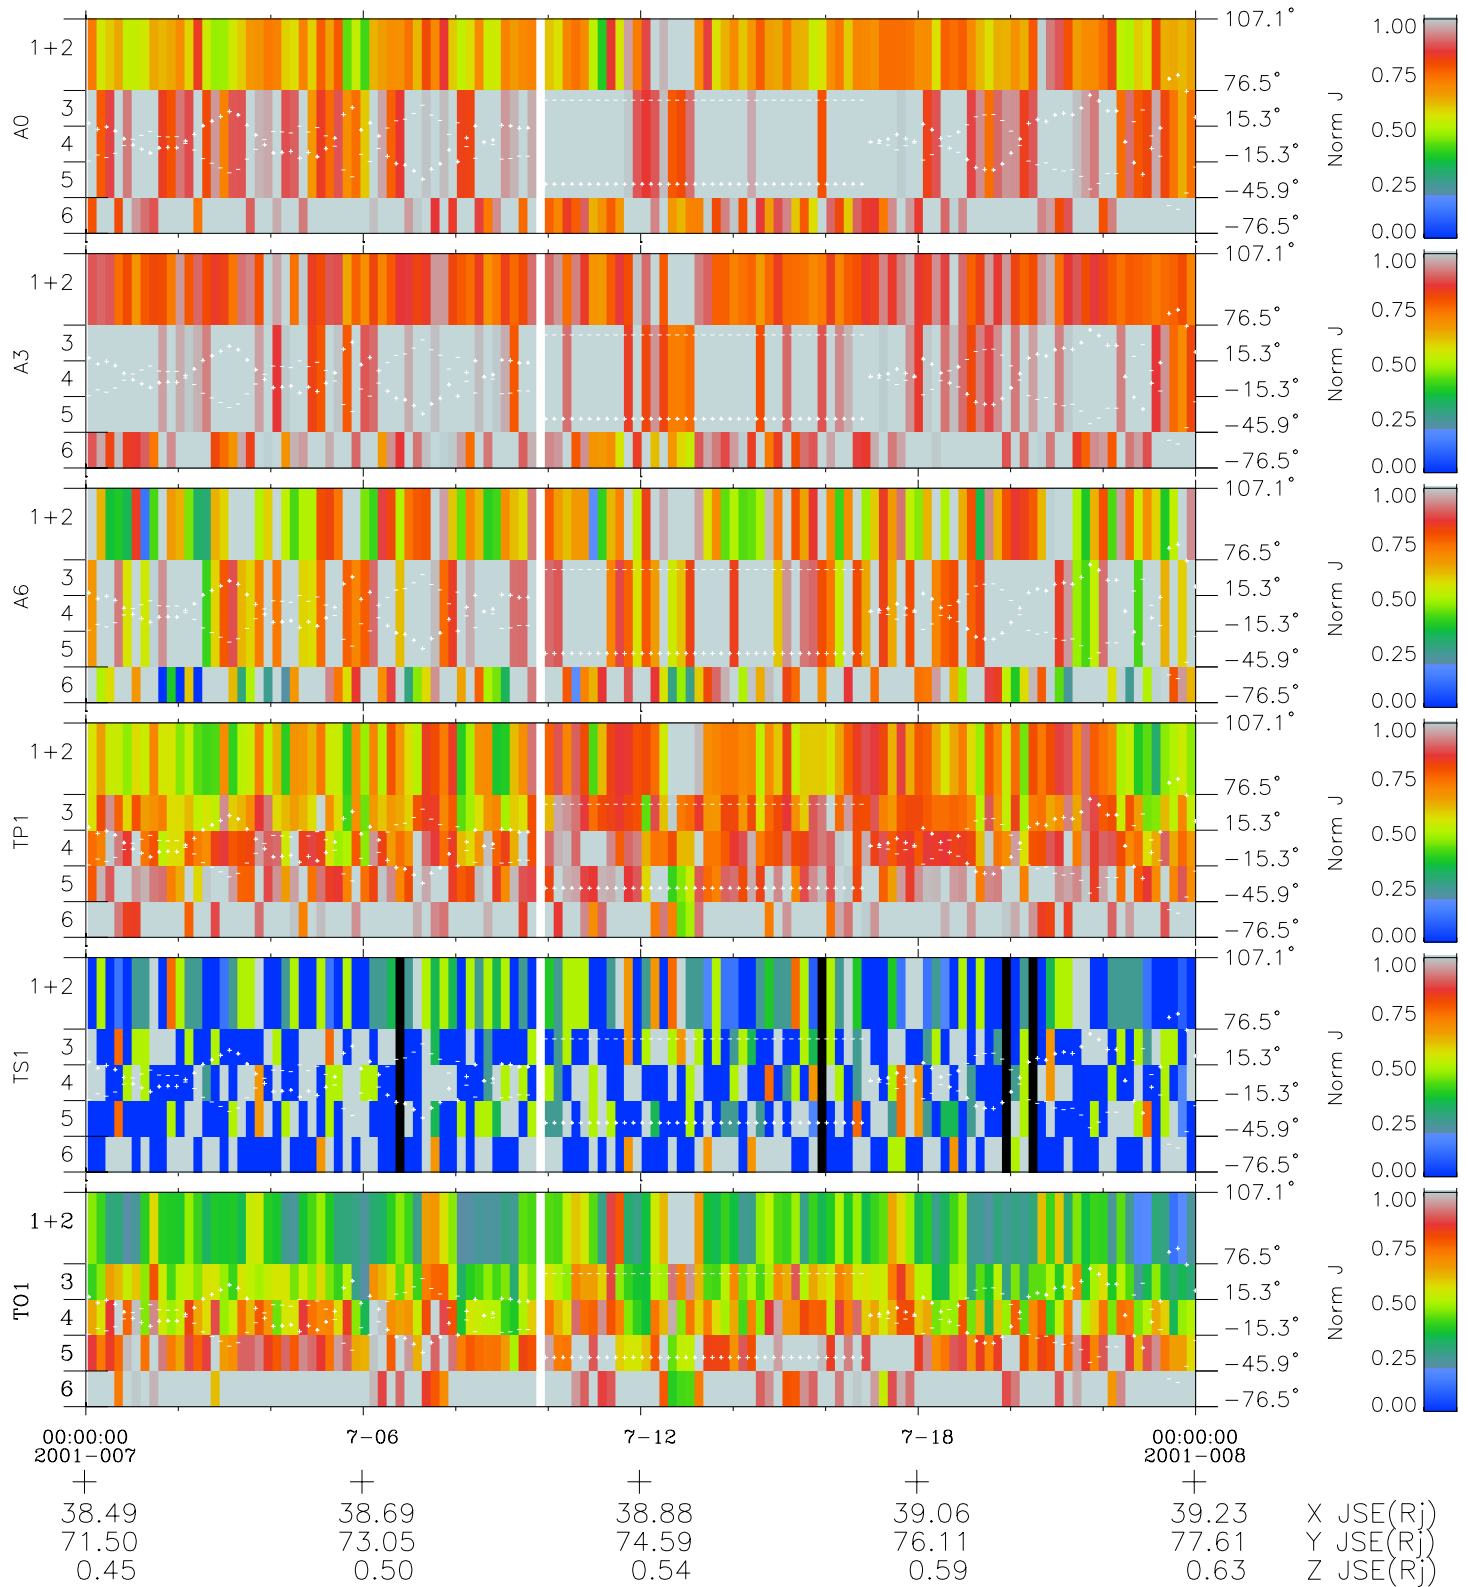

Galileo EPD Real Elevation Anisotropies 01007

Software Version: RTELEV_NORM V 1.20
 Data Production: 18-05-01
 Plot Production: Mon Sep 17 22:05:57 2001
 Color File: wondr3
 Geofactor File: 1.1

- ◇ = Jupiter look direction
- = Corotation look direction