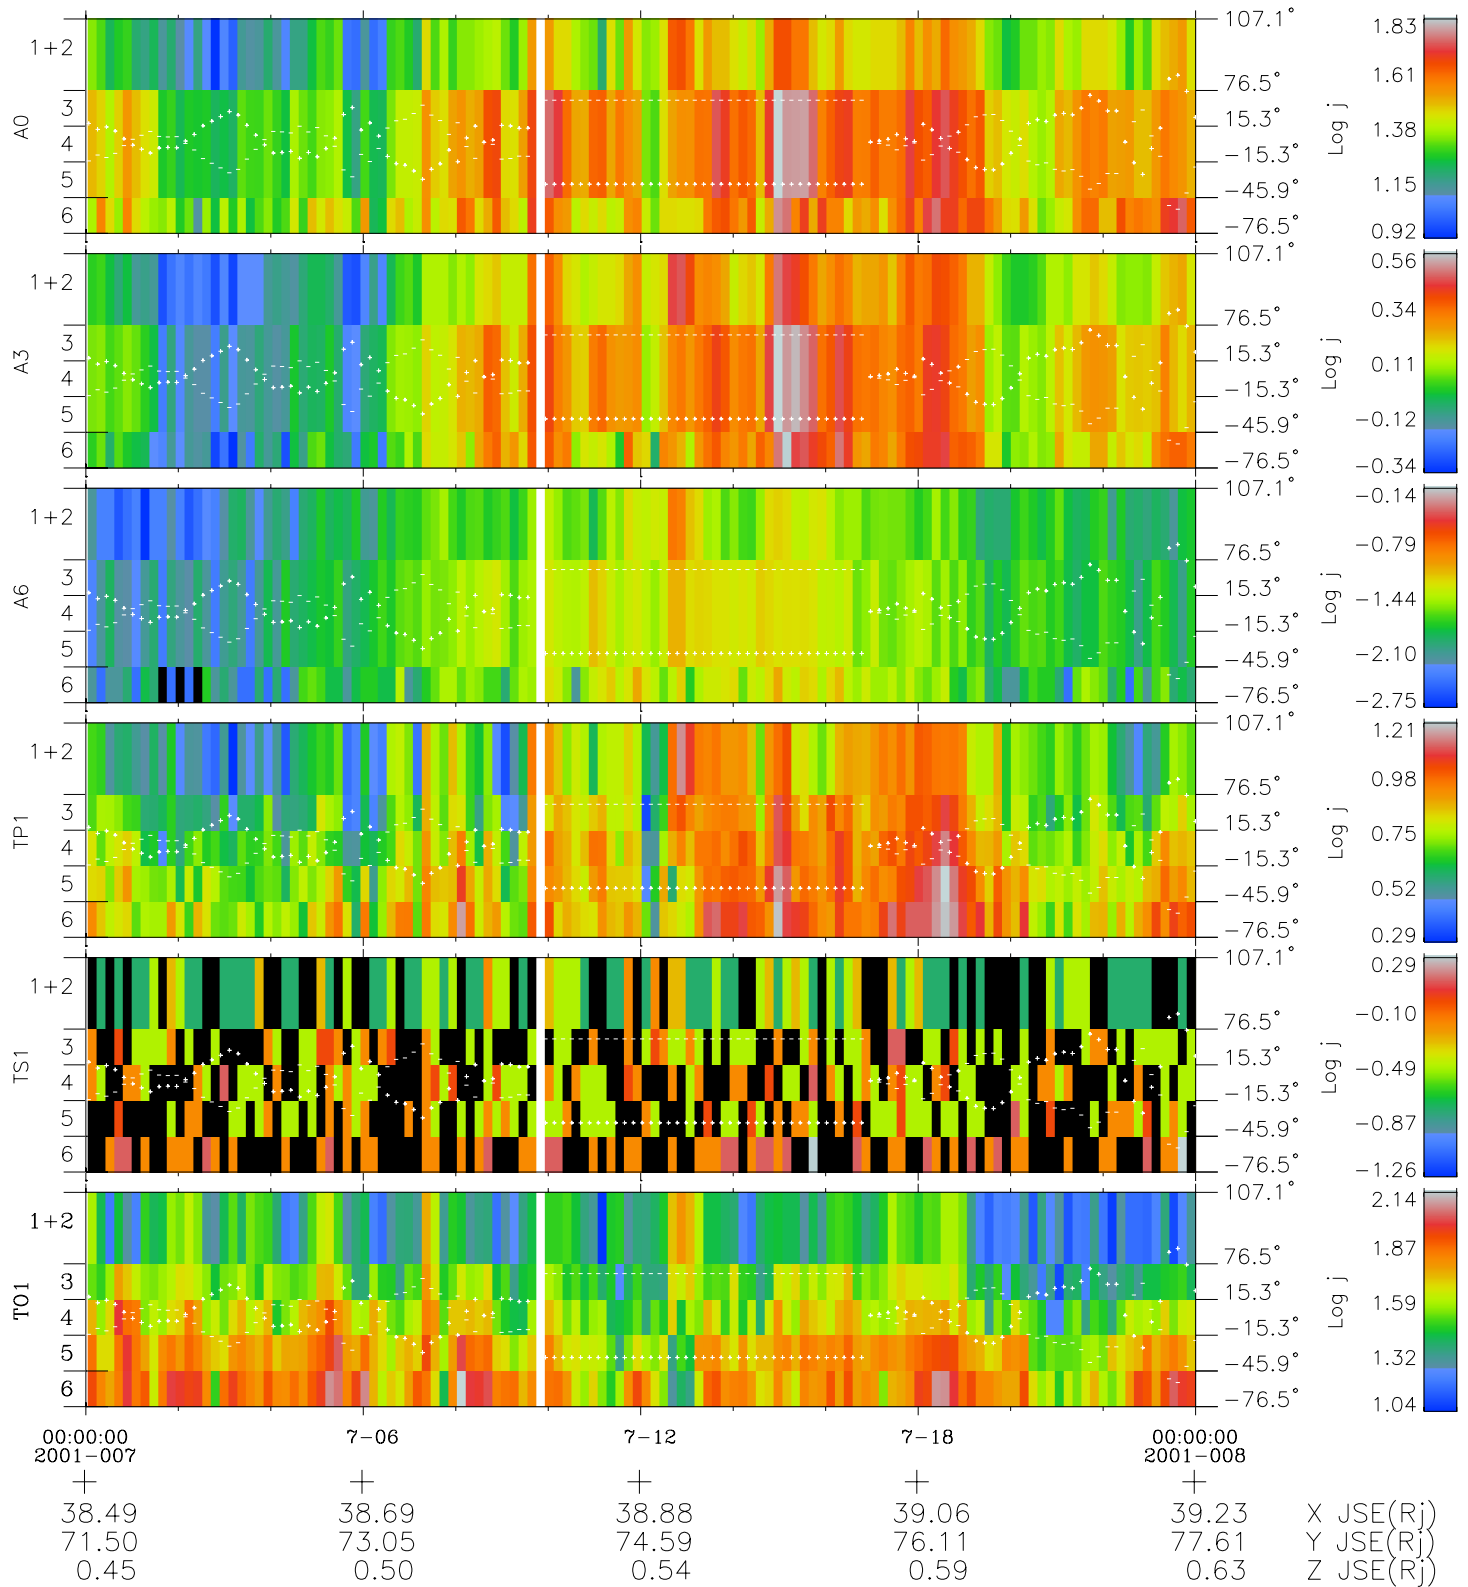

# Galileo EPD Real Elevation Anisotropies 01007

Software Version: RTELEV\_FLUX V 1.20  
 Data Production: 18-05-01  
 Plot Production: Mon Sep 17 22:05:46 2001  
 Color File: wondr3  
 Geofactor File: 1.1

- ◇ = Jupiter look direction
- = Corotation look direction