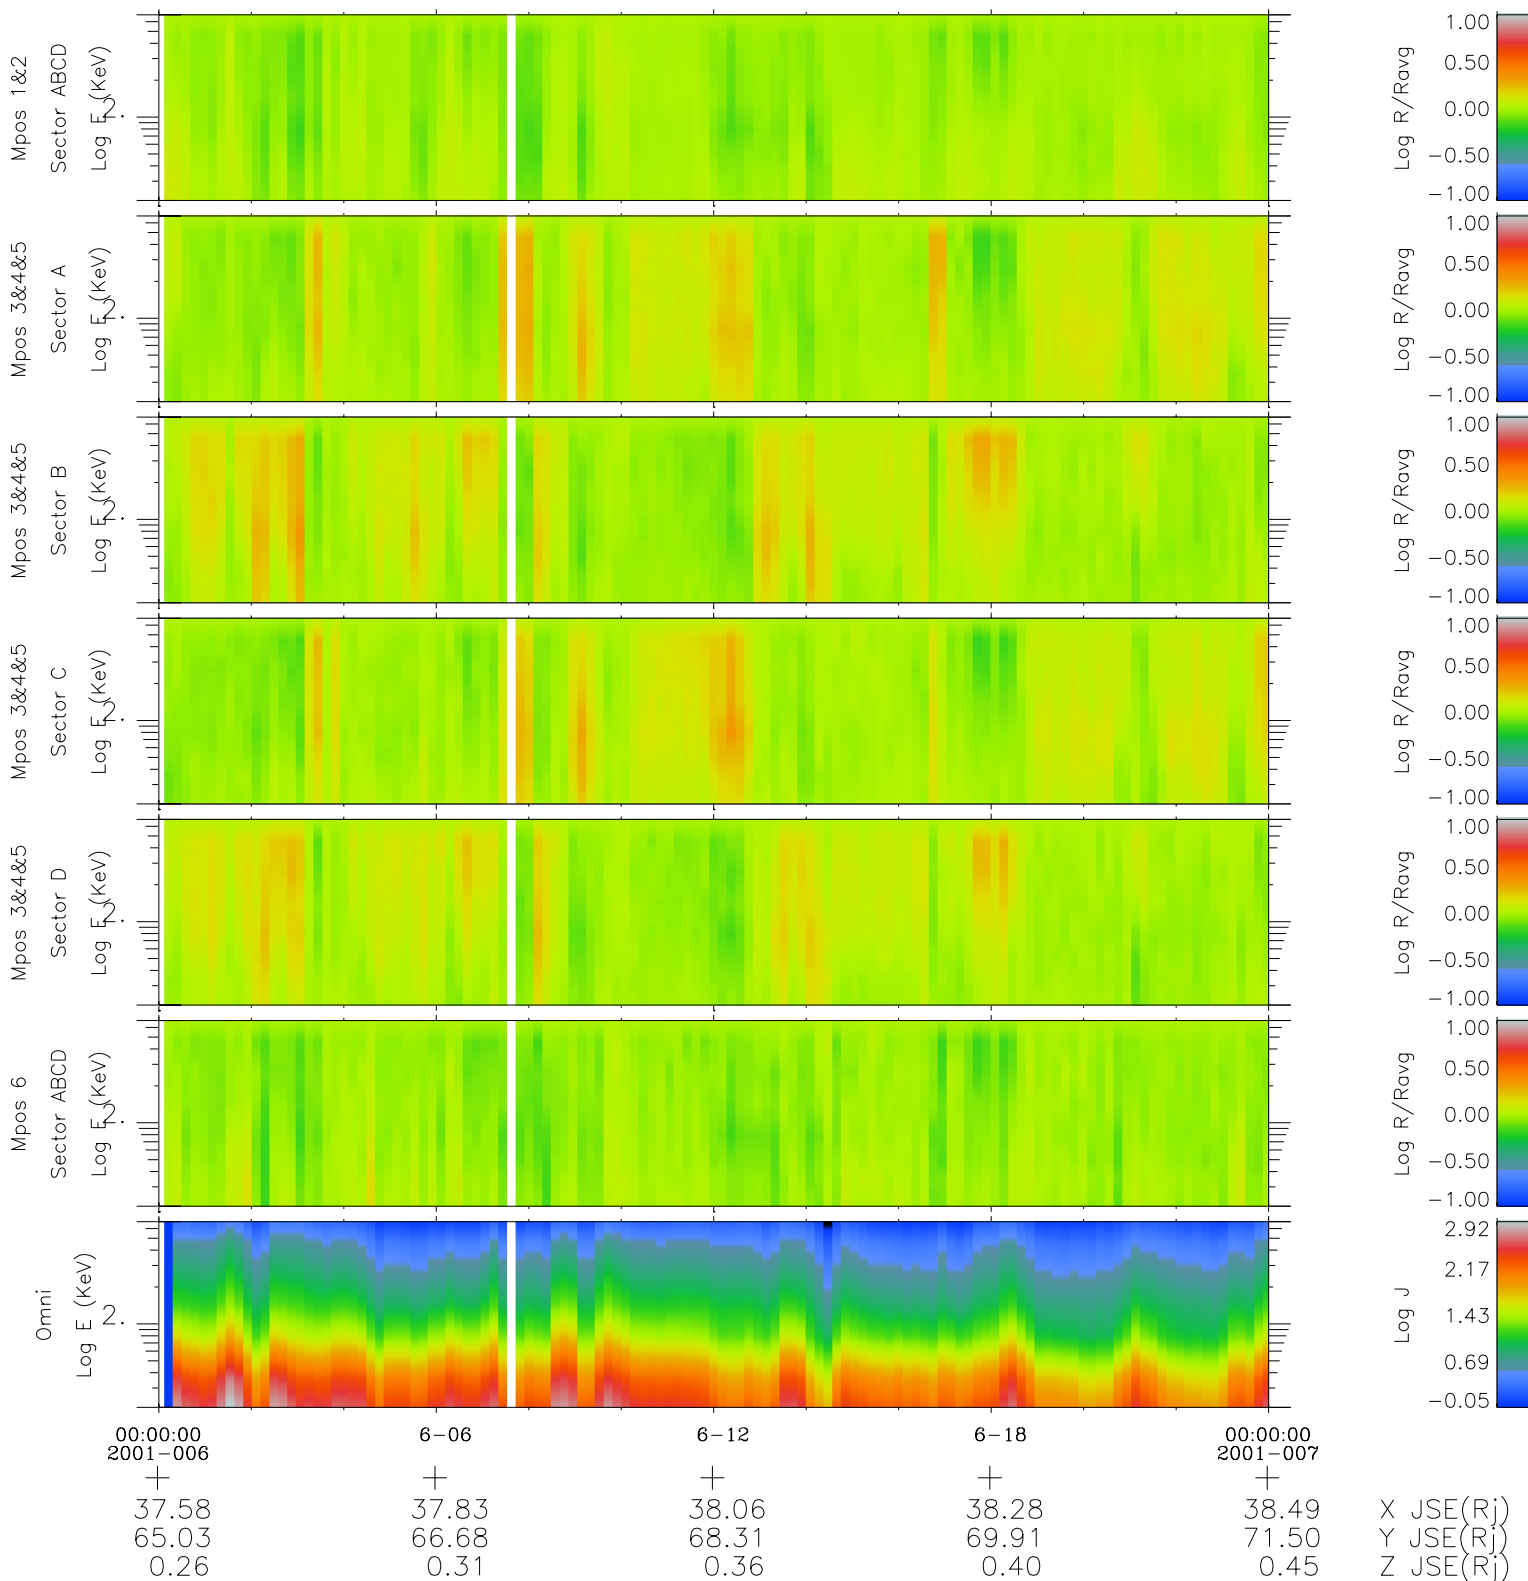

# Galileo EPD Real Time R6 Electrons Spectra 01006

Software Version: RTSPEC\_R6 V 1.20  
 Data Production: 18-05-01  
 Plot Production: Mon Sep 17 21:56:41 2001  
 Color File: wondr3  
 Geofactor File: 1.1

- ◇ = Jupiter look direction
- = Corotation look direction