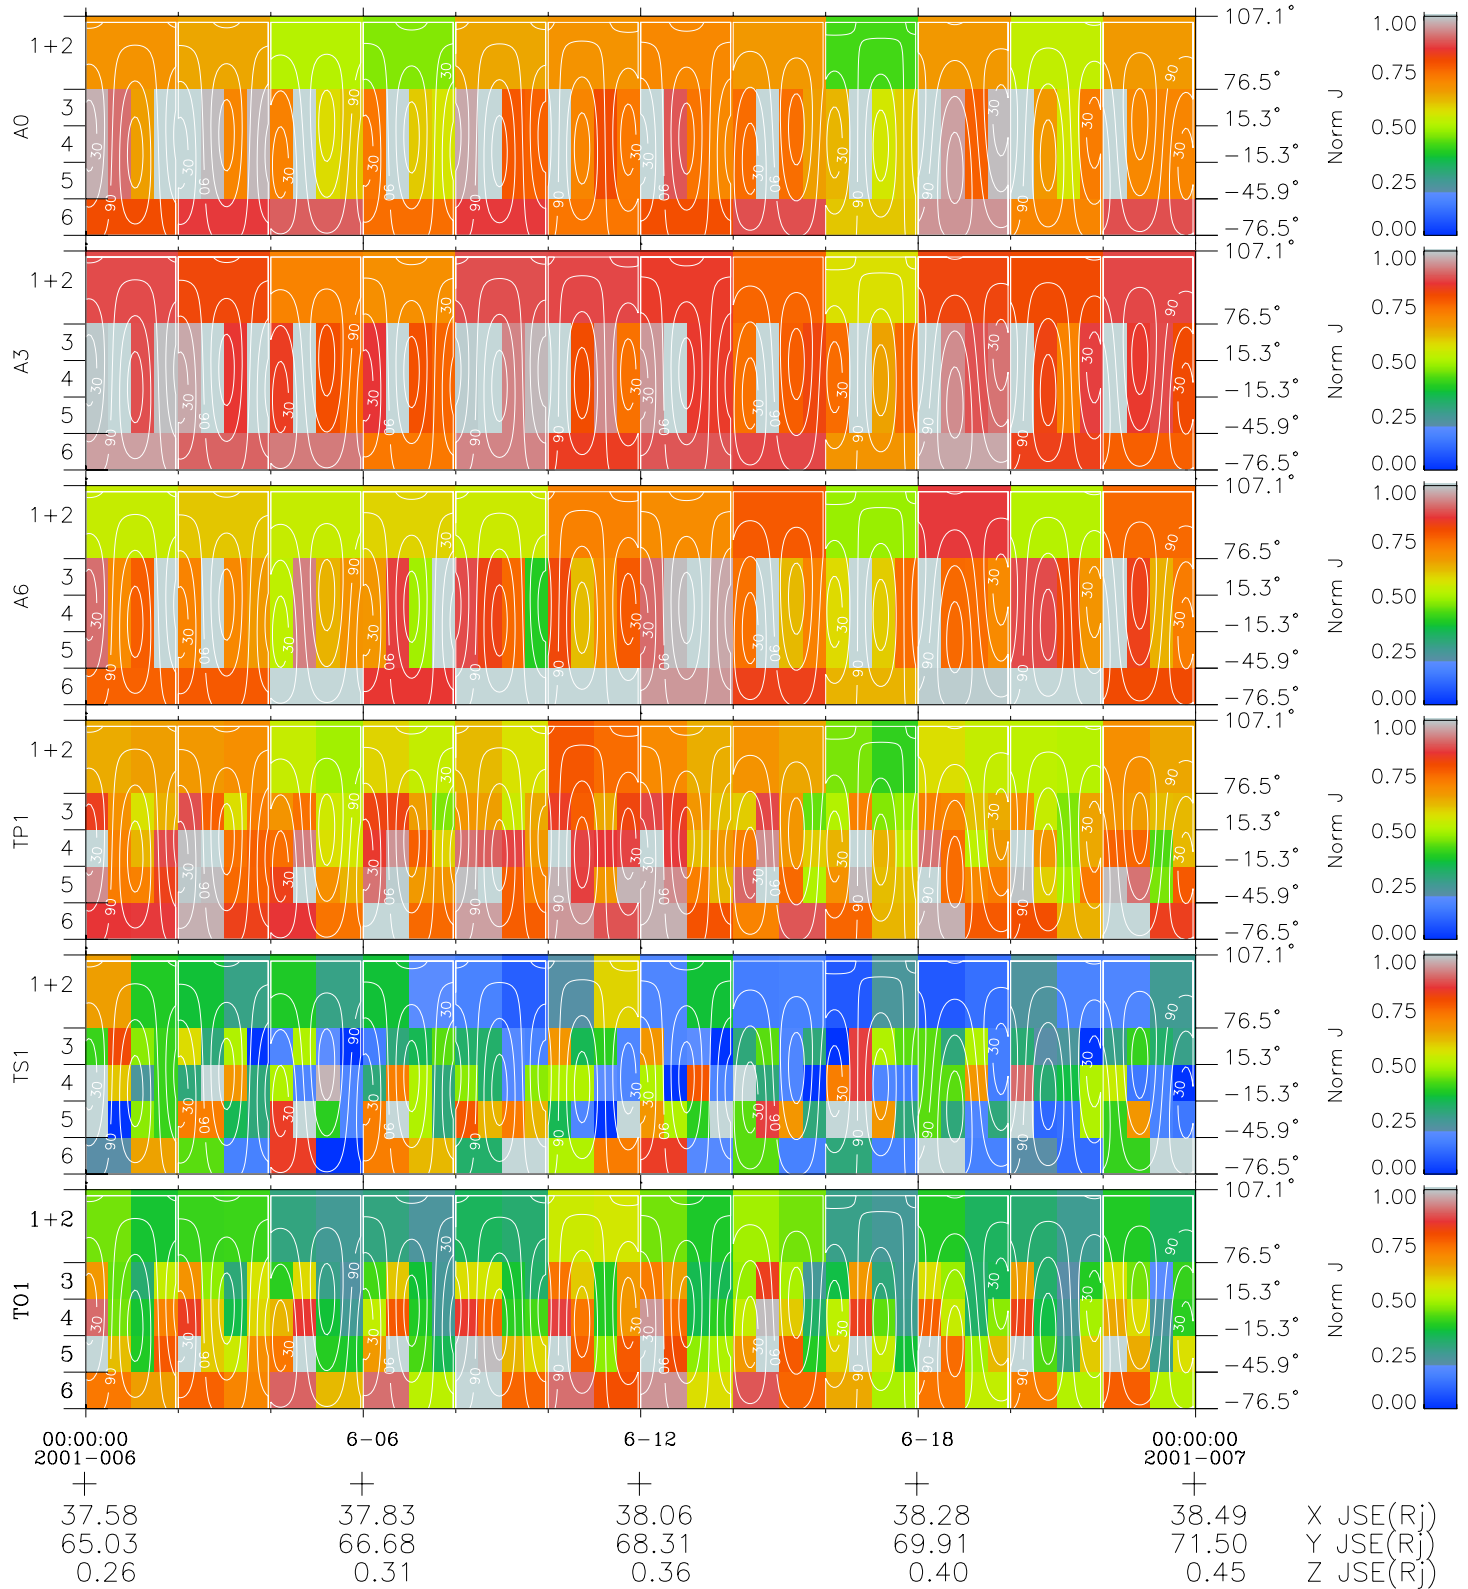

Galileo EPD Real Time All-Sky Anisotropies 01006

Software Version: RTSKY_NORM V 1.20
 Data Production: 18-05-01
 Plot Production: Mon Sep 17 21:57:21 2001
 Color File: wondr3
 Geofactor File: 1.1

- ◇ = Jupiter look direction
- = Corotation look direction