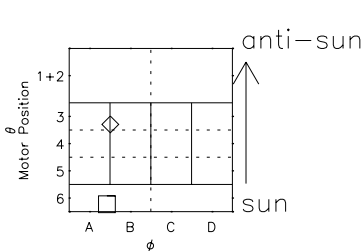

Galileo EPD Real Time All-Sky Anisotropies 01006

Software Version: RTSKY_NORM V 1.20
 Data Production: 18-05-01
 Plot Production: Mon Sep 17 21:57:21 2001
 Color File: wondr3
 Geofactor File: 1.1

- ◇ = Jupiter look direction
- = Corotation look direction