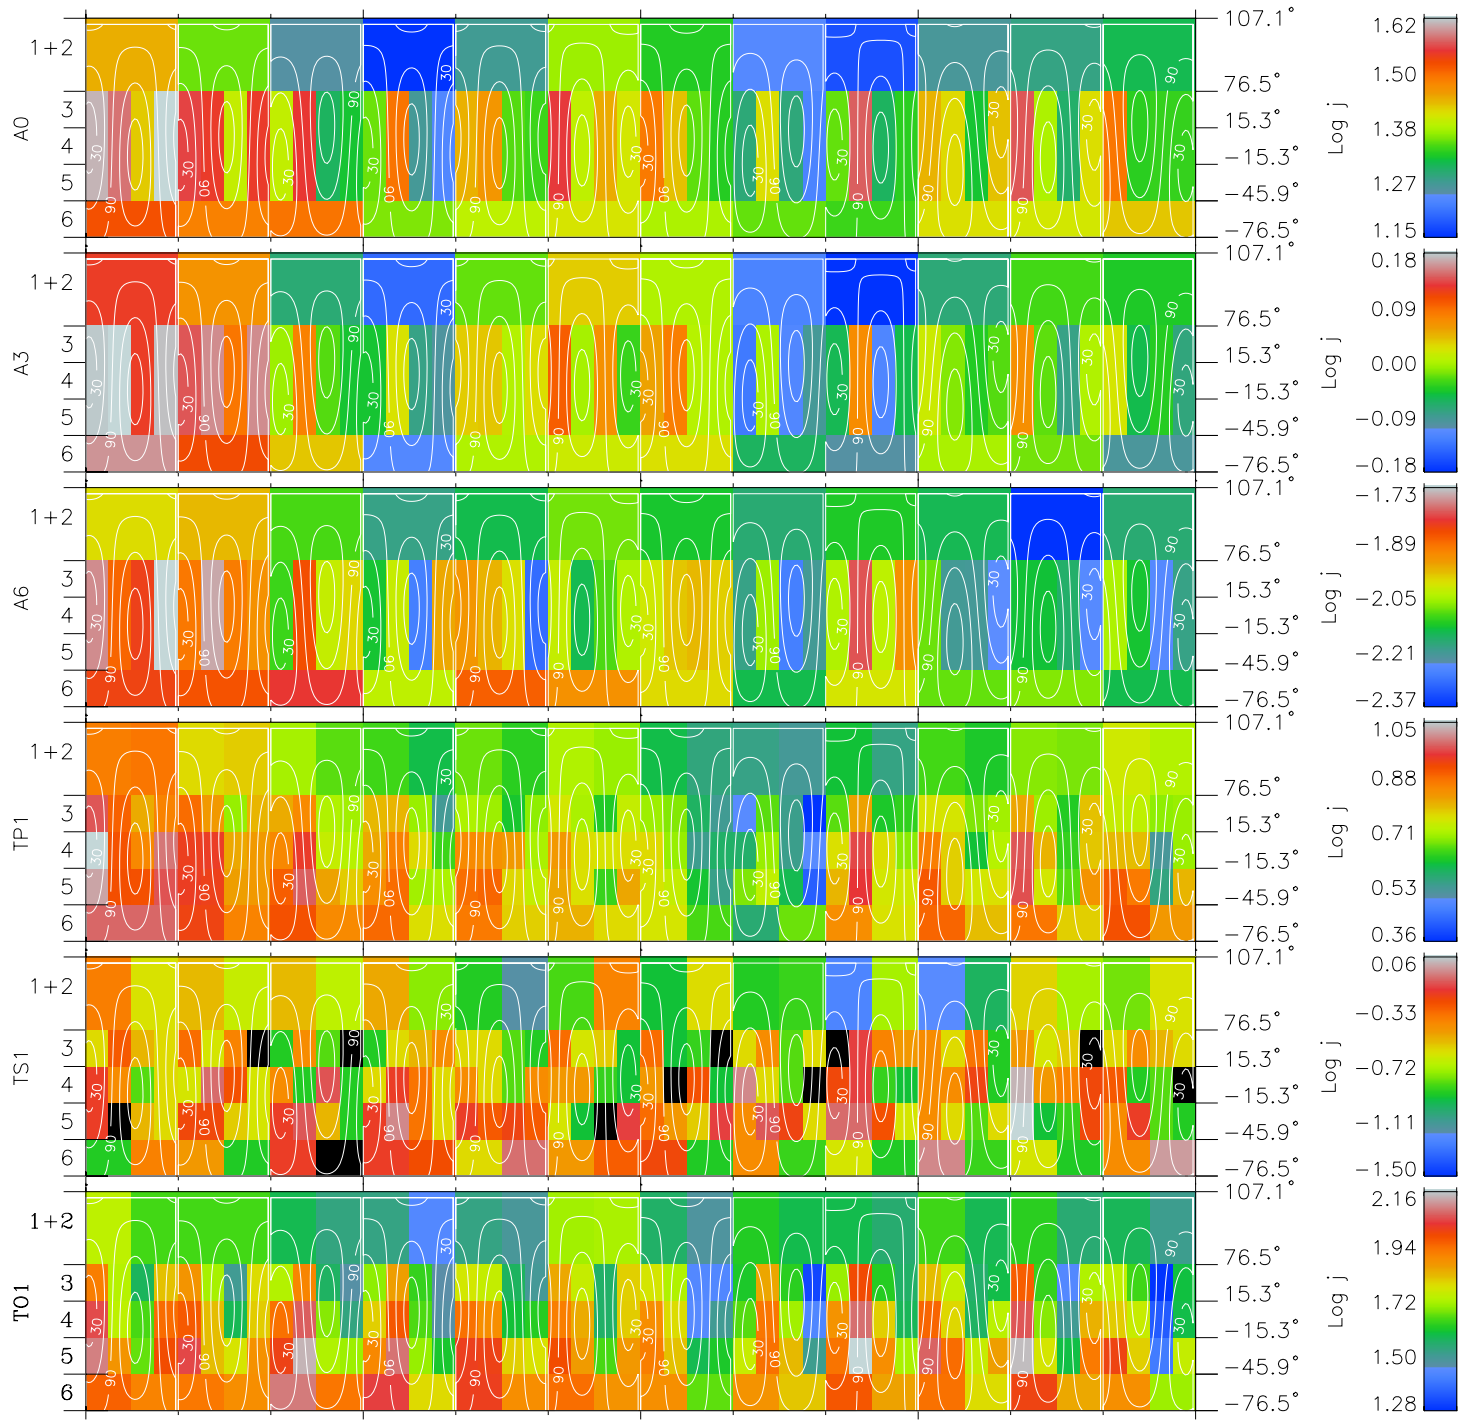

# Galileo EPD Real Time All-Sky Anisotropies 01006

Software Version: RTSKY\_FLUX V 1.20  
 Data Production: 18-05-01  
 Plot Production: Mon Sep 17 21:57:08 2001  
 Color File: wondr3  
 Geofactor File: 1.1

00:00:00 2001-006	6-06	6-12	6-18	00:00:00 2001-007	
+	+	+	+	+	X JSE(R <sub>j</sub> )
37.58	37.83	38.06	38.28	38.49	Y JSE(R <sub>j</sub> )
65.03	66.68	68.31	69.91	71.50	Z JSE(R <sub>j</sub> )
0.26	0.31	0.36	0.40	0.45	

- ◇ = Jupiter look direction
- = Corotation look direction