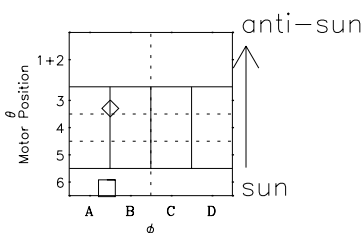

Galileo EPD Real-Time Six-Sector 01006

Software Version: RTLINE_R6 V 1.20
Data Production: 18-05-01
Plot Production: Mon Sep 17 21:58:44 2001

◇ = Jupiter look direction
□ = Corotation look direction