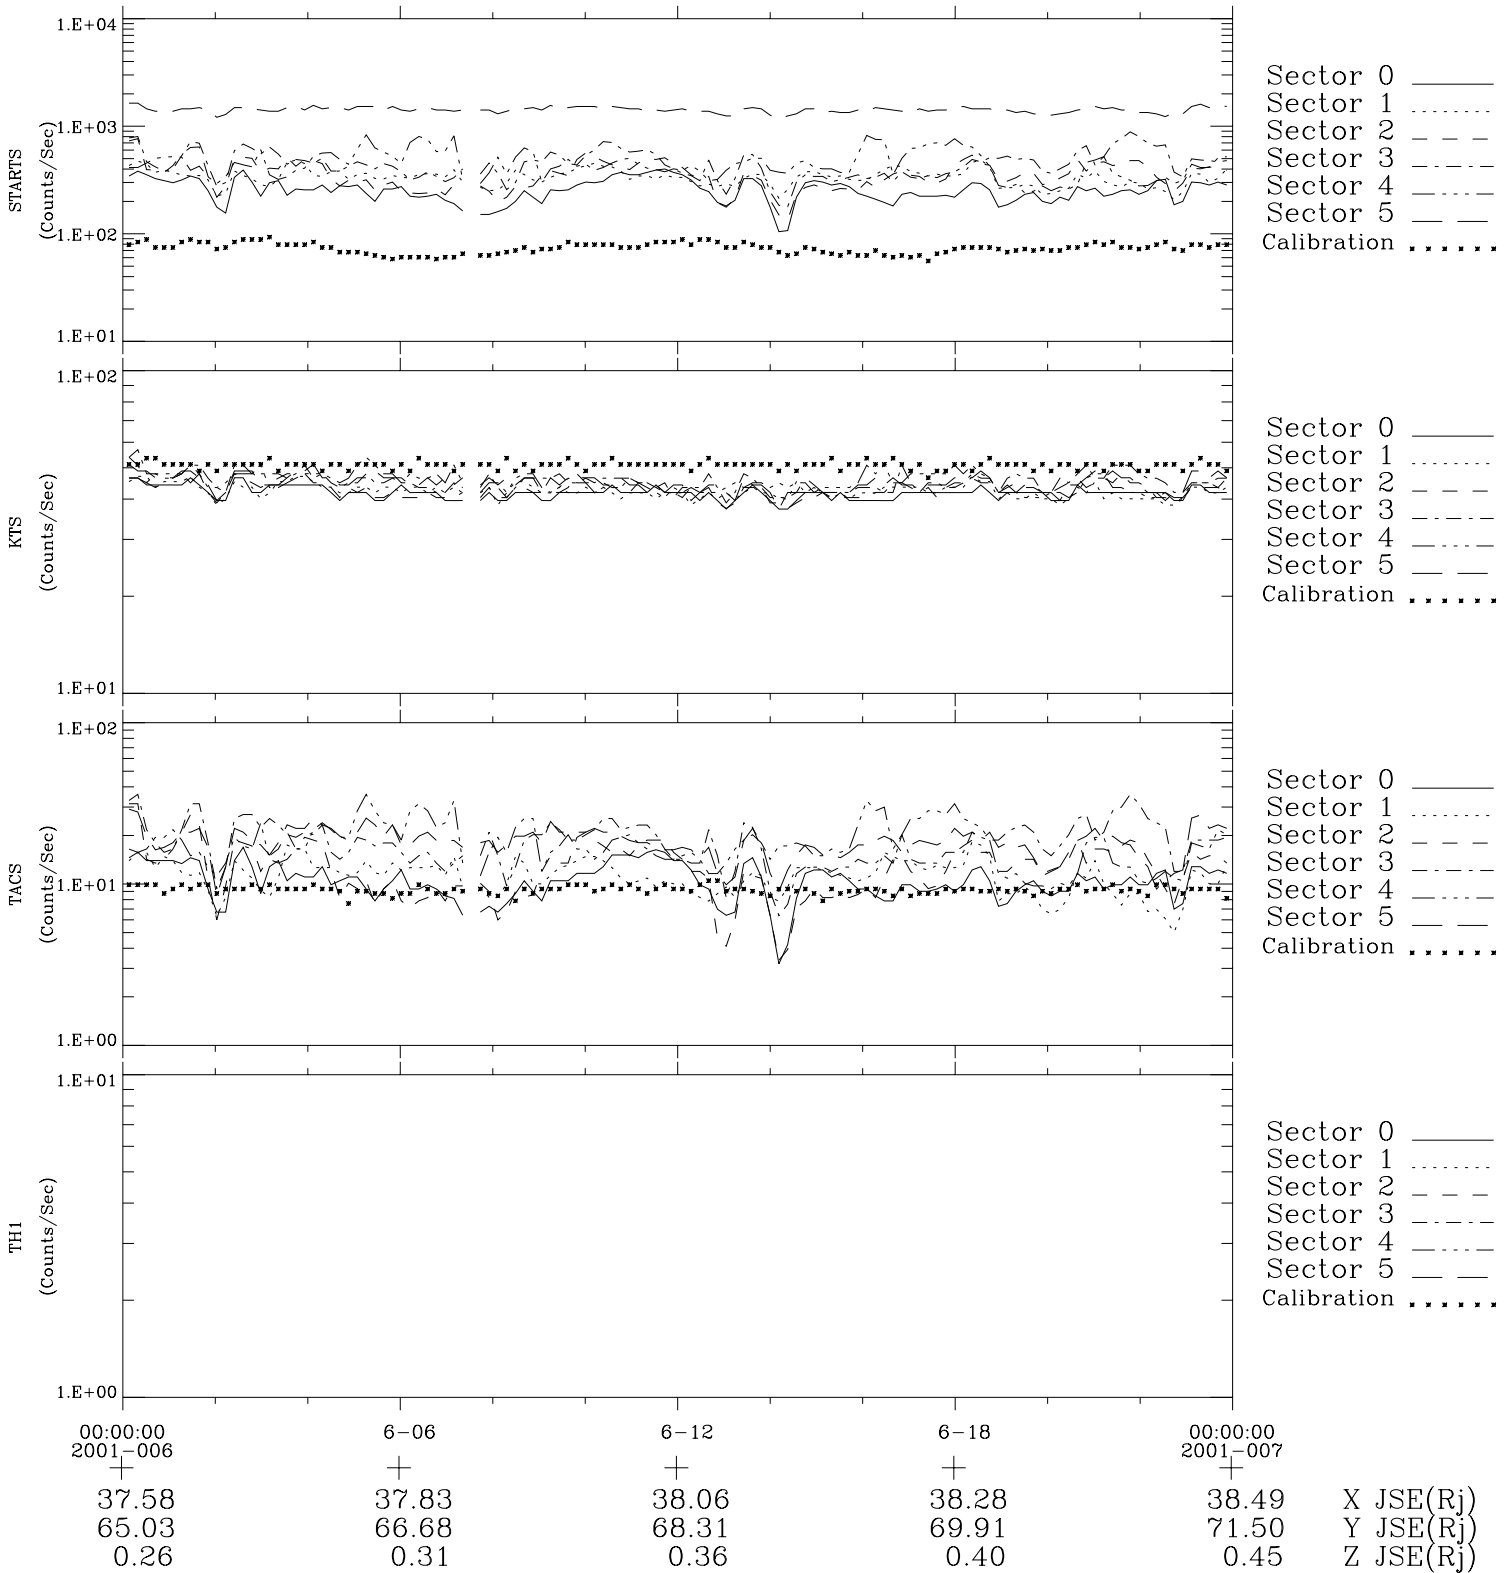

Galileo EPD Real-Time Six-Sector 01006

Software Version: RTLINE_R6 V 1.20
Data Production: 18-05-01
Plot Production: Mon Sep 17 21:58:44 2001

◇ = Jupiter look direction
□ = Corotation look direction